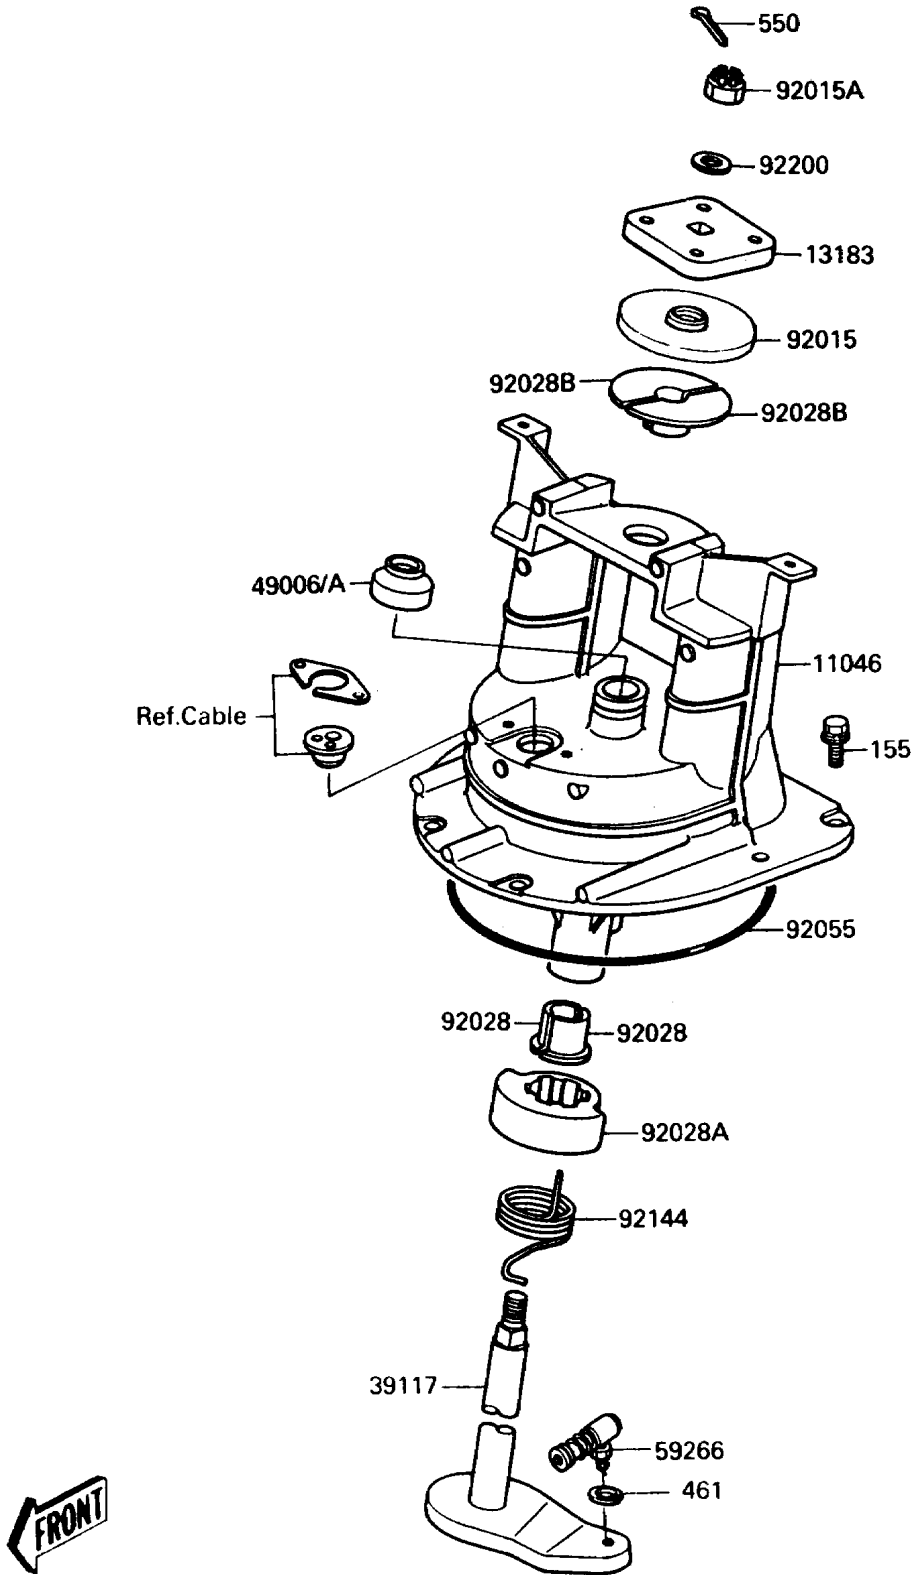

1989 TS PARTS DIAGRAM

Handle Pole

F3171

1989 TS PARTS LIST

Handle Pole

ITEM NAME	PART NUMBER	QUANTITY
BRACKET,STEERING SHAFT (Ref # 11046)	11046-3794	1
PLATE,STEERING SHAFT (Ref # 13183)	13183-3756	1
SHAFT-STRG (Ref # 39117)	39117-3702	1
BOOT,STEERING SHAFT (Ref # 49006)	49006-3711	1
JOINT-BALL (Ref # 59266)	59266-3701	1
NUT,22MM (Ref # 92015)	92015-3804	1
NUT,CASTLE,14MM (Ref # 92015A)	92015-3805	1
BUSHING (Ref # 92028)	92028-3736	2
BUSHING (Ref # 92028A)	92028-3741	1
BUSHING (Ref # 92028B)	92028-3742	2
RING-O,164.1X2.5 (Ref # 92055)	92055-1411	1
SPRING (Ref # 92144)	92144-3725	1
WASHER,15X34X4 (Ref # 92200)	92022-3702	1
BOLT-WSP-SMALL,8X25 (Ref # 155)	155R0825	6
WASHER-SPRING,6MM (Ref # 461)	461S0600	1
PIN-COTTER,3X35 (Ref # 550)	550S3035	1