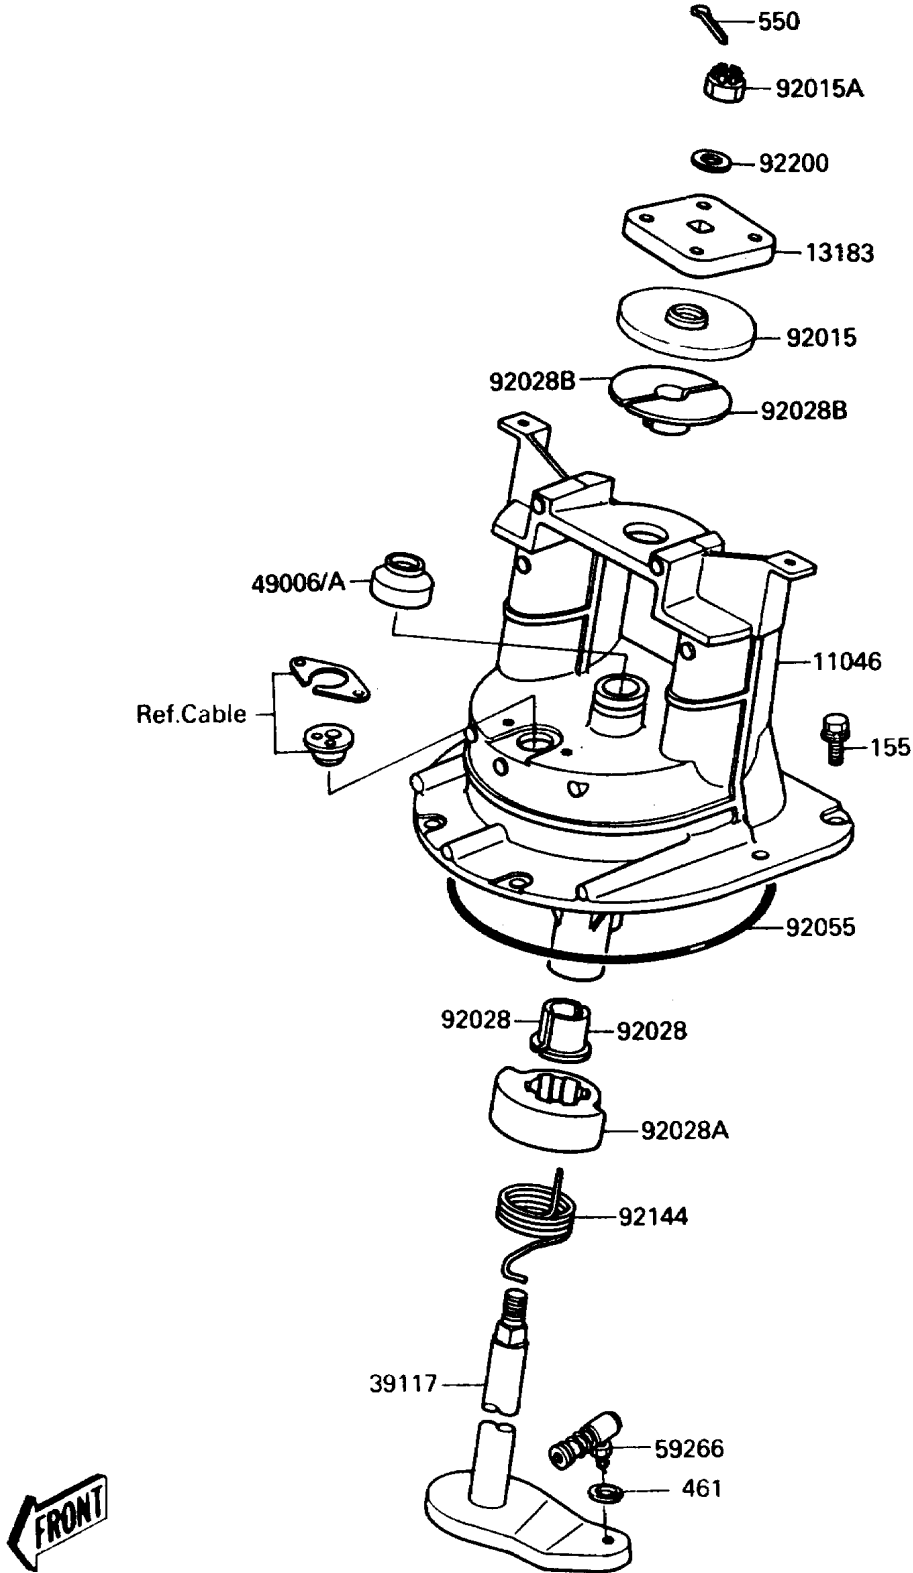

# 1989 TS PARTS DIAGRAM

Handle Pole

F3171

# 1989 TS PARTS LIST

## Handle Pole

ITEM NAME	PART NUMBER	QUANTITY
BRACKET,STEERING SHAFT (Ref # 11046)	11046-3794	1
PLATE,STEERING SHAFT (Ref # 13183)	13183-3756	1
SHAFT-STRG (Ref # 39117)	39117-3702	1
BOOT,STEERING SHAFT (Ref # 49006)	49006-3711	1
JOINT-BALL (Ref # 59266)	59266-3701	1
NUT,22MM (Ref # 92015)	92015-3804	1
NUT,CASTLE,14MM (Ref # 92015A)	92015-3805	1
BUSHING (Ref # 92028)	92028-3736	2
BUSHING (Ref # 92028A)	92028-3741	1
BUSHING (Ref # 92028B)	92028-3742	2
RING-O,164.1X2.5 (Ref # 92055)	92055-1411	1
SPRING (Ref # 92144)	92144-3725	1
WASHER,15X34X4 (Ref # 92200)	92022-3702	1
BOLT-WSP-SMALL,8X25 (Ref # 155)	155R0825	6
WASHER-SPRING,6MM (Ref # 461)	461S0600	1
PIN-COTTER,3X35 (Ref # 550)	550S3035	1