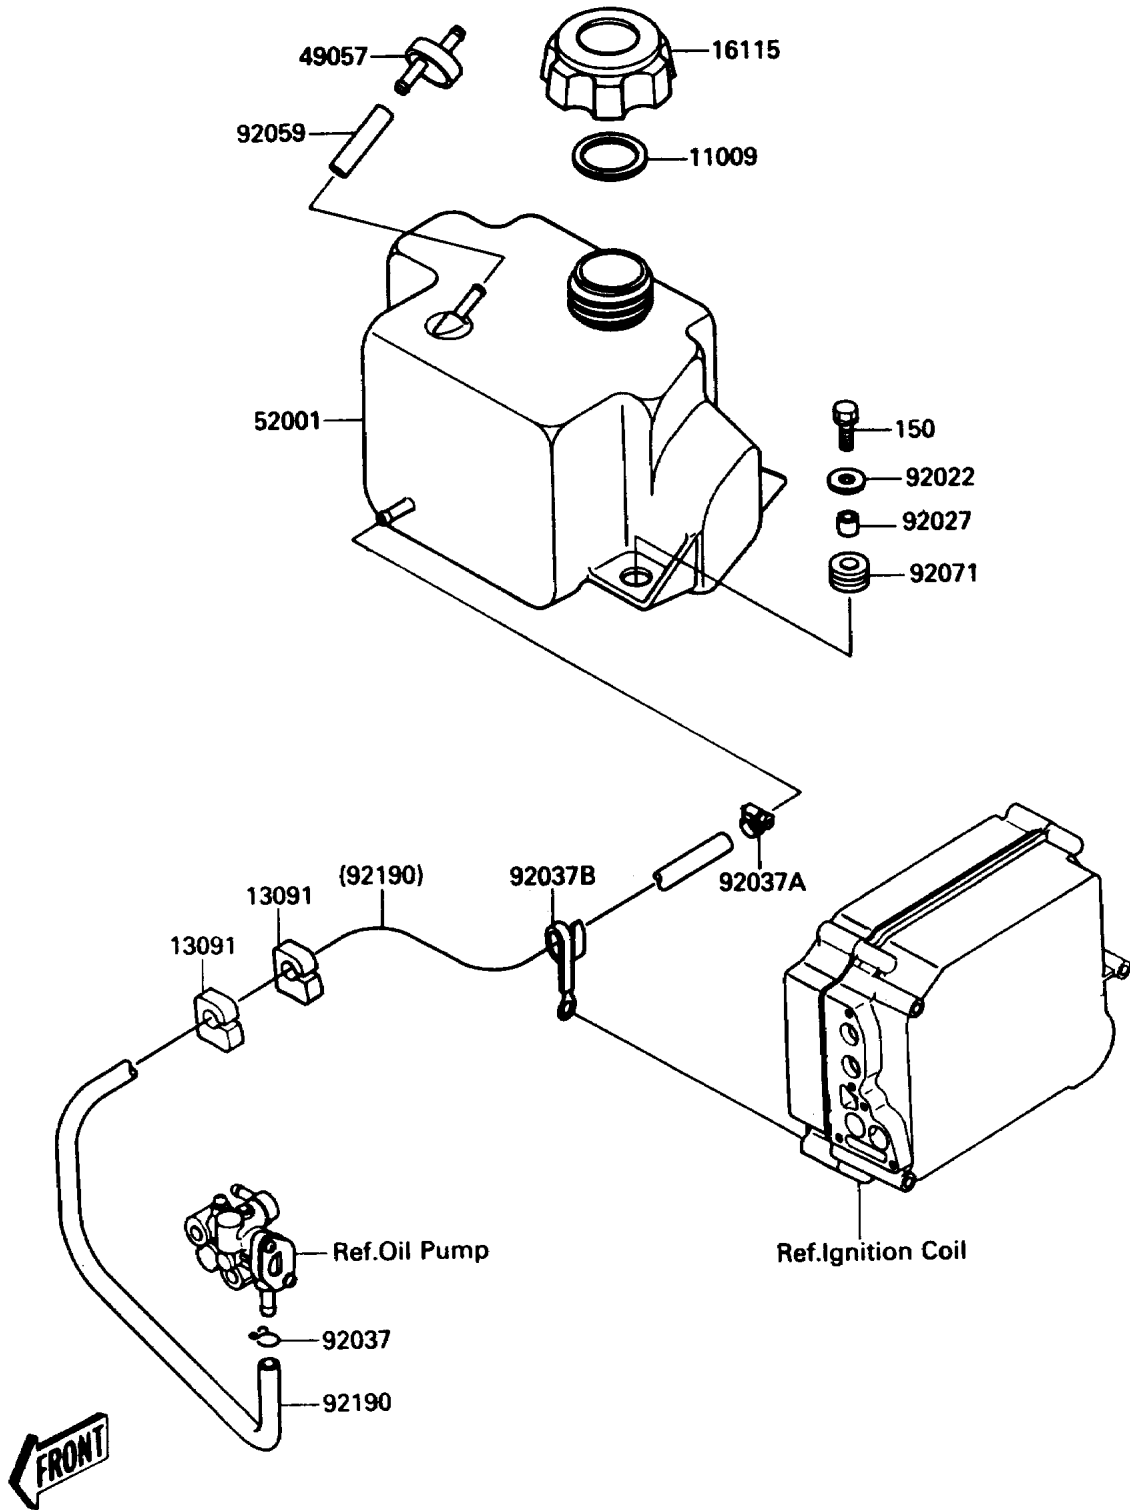

1989 TS PARTS DIAGRAM

Oil Tank

F3174

1989 TS PARTS LIST

Oil Tank

ITEM NAME	PART NUMBER	QUANTITY
GASKET (Ref # 11009)	92065-504	1
HOLDER (Ref # 13091)	13091-3712	2
CAP-OIL FILLER (Ref # 16115)	16115-3709	1
VALVE-RELIEF (Ref # 49057)	49057-3001	1
TANK-OIL (Ref # 52001)	52001-3709	1
WASHER,6.2X20X2 (Ref # 92022)	92022-3714	4
COLLAR,6.2X10X10 (Ref # 92027)	92027-3705	4
CLAMP,11MM (Ref # 92037)	92037-3723	1
CLAMP (Ref # 92037A)	92037-3726	1
CLAMP,L=100 (Ref # 92037B)	92037-3736	1
TUBE,5.8X12.2X55 (Ref # 92059)	92059-3026	1
GROMMET (Ref # 92071)	92071-3716	4
TUBE,5.8X10.8X1150 (Ref # 92190)	92059-3867	1
BOLT-WS,6X22 (Ref # 150)	150R0622	4