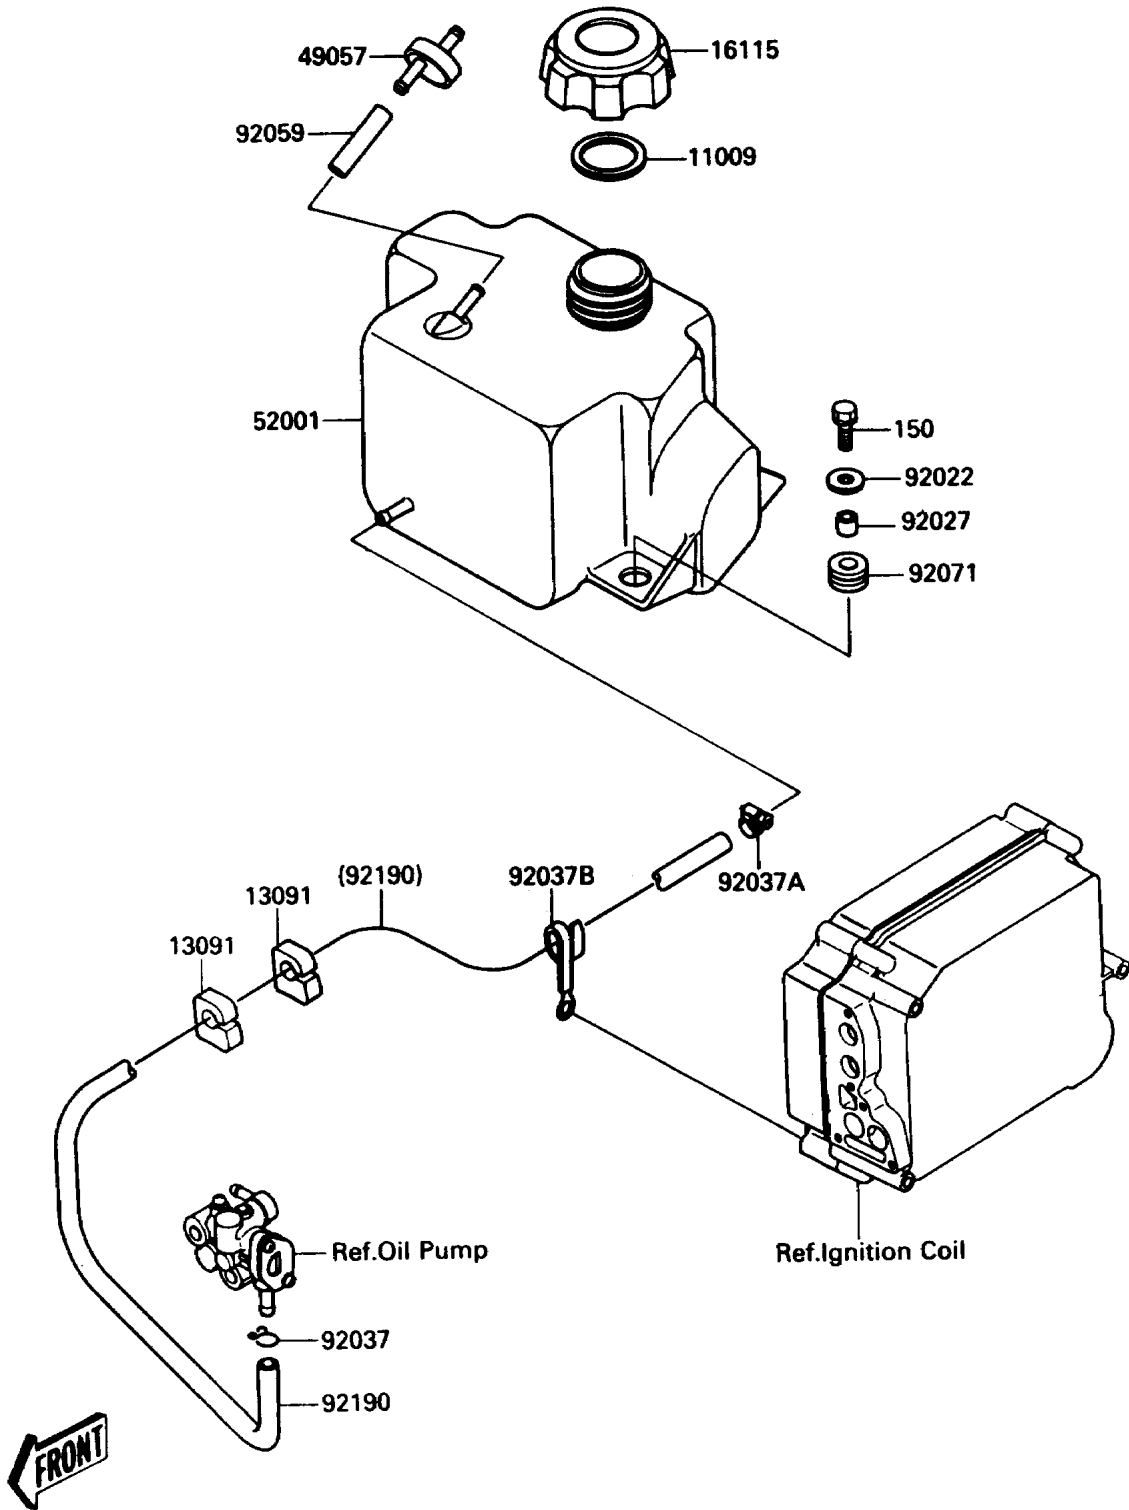

1989 TS PARTS DIAGRAM

Oil Tank

F3174

1989 TS PARTS LIST

Oil Tank

ITEM NAME	PART NUMBER	QUANTITY
GASKET (Ref # 11009)	92065-504	1
HOLDER (Ref # 13091)	13091-3712	2
CAP-OIL FILLER (Ref # 16115)	16115-3709	1
VALVE-RELIEF (Ref # 49057)	49057-3001	1
TANK-OIL (Ref # 52001)	52001-3709	1
WASHER,6.2X20X2 (Ref # 92022)	92022-3714	4
COLLAR,6.2X10X10 (Ref # 92027)	92027-3705	4
CLAMP,11MM (Ref # 92037)	92037-3723	1
CLAMP (Ref # 92037A)	92037-3726	1
CLAMP,L=100 (Ref # 92037B)	92037-3736	1
TUBE,5.8X12.2X55 (Ref # 92059)	92059-3026	1
GROMMET (Ref # 92071)	92071-3716	4
TUBE,5.8X10.8X1150 (Ref # 92190)	92059-3867	1
BOLT-WS,6X22 (Ref # 150)	150R0622	4