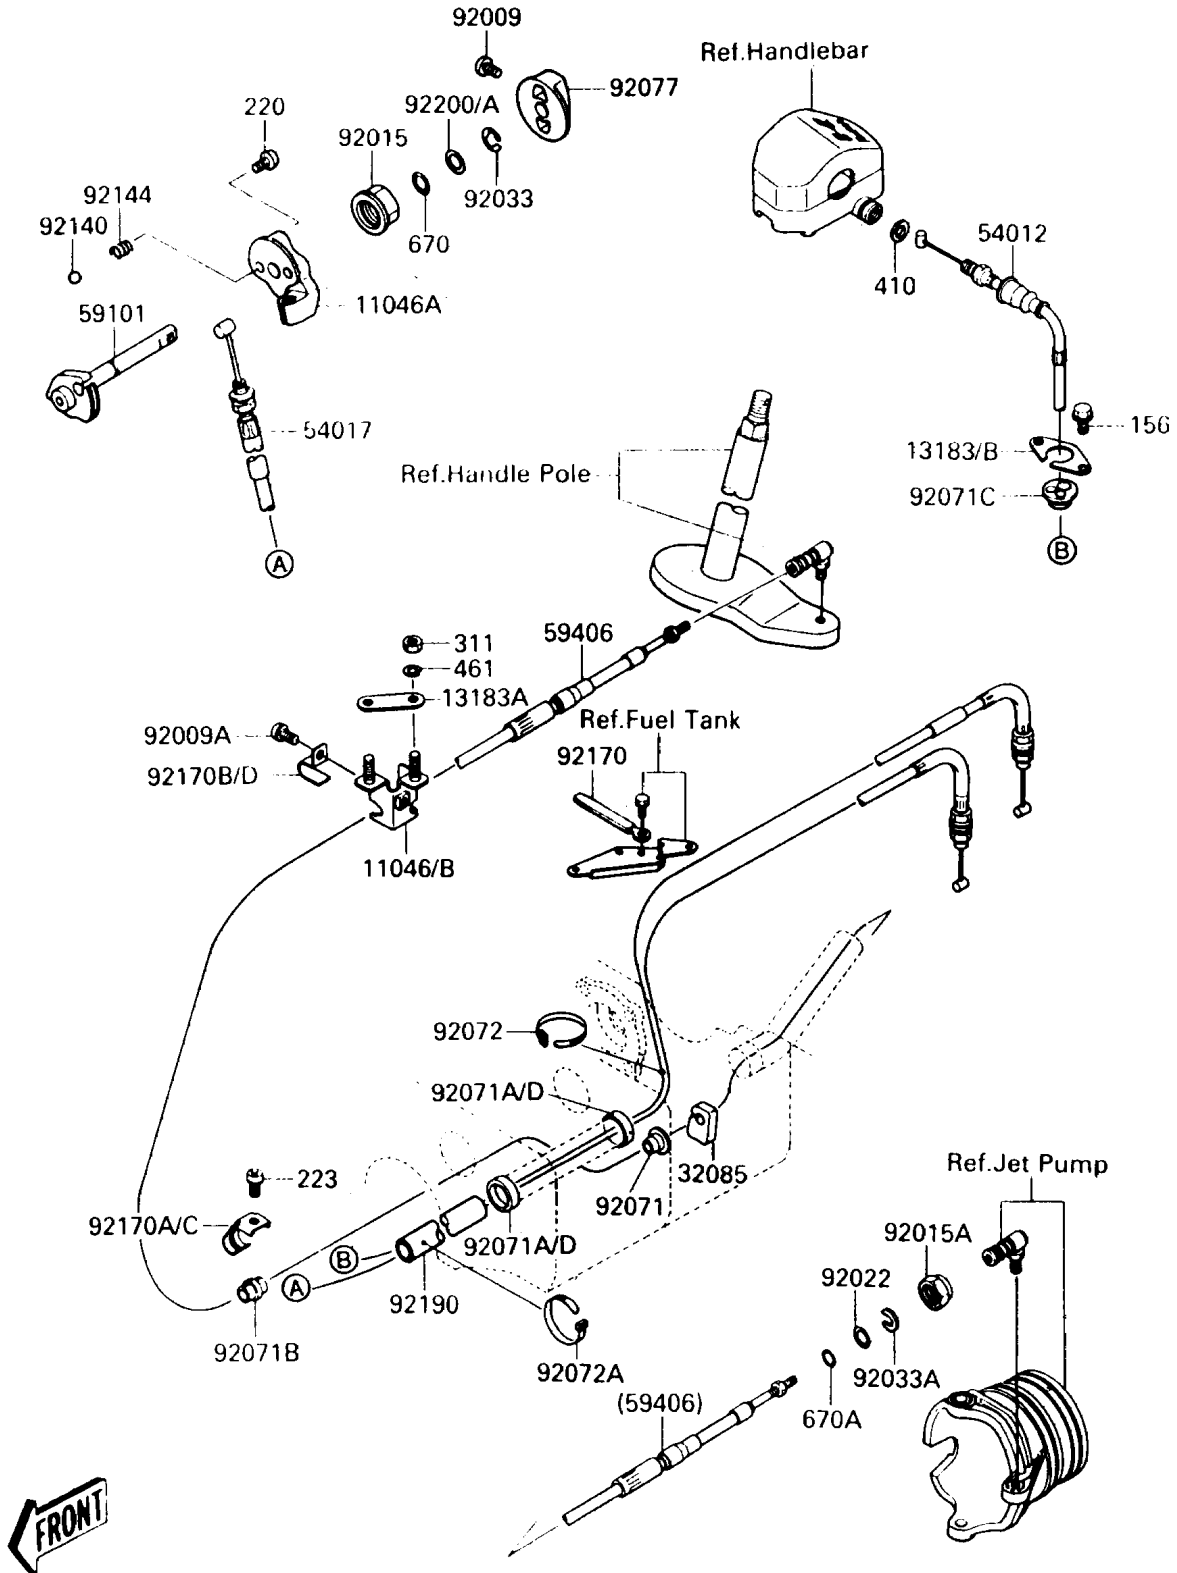

1989 TS PARTS DIAGRAM

Cables

F3175

1989 TS PARTS LIST

Cables

| ITEM NAME | PART NUMBER | QUANTITY |
|--------------------------------------|-------------|----------|
| BRACKET,STEERING CABLE (Ref # 11046) | 11046-3779 | 1 |
| BRACKET,STARTER CABLE (Ref # 11046A) | 11046-3786 | 1 |
| PLATE,THROTTLE CABLE (Ref # 13183) | 13183-3749 | 1 |
| PLATE (Ref # 13183A) | 13183-3754 | 1 |
| DETENT (Ref # 32085) | 59346-504 | 1 |
| CABLE-THROTTLE (Ref # 54012) | 54012-3719 | 1 |
| CABLE-STARTER (Ref # 54017) | 54017-3712 | 1 |
| REEL (Ref # 59101) | 59101-3706 | 1 |
| CABLE-STRG (Ref # 59406) | 59406-3714 | 1 |
| SCREW,4X8 (Ref # 92009) | 92009-3729 | 1 |
| SCREW,5X12 (Ref # 92009A) | 92009-3740 | 1 |
| NUT,18MM (Ref # 92015) | 92015-3778 | 1 |
| NUT,20MM (Ref # 92015A) | 92015-526 | 1 |
| WASHER (Ref # 92022) | 92022-535 | 1 |
| RING-SNAP,7MM (Ref # 92033) | 92033-3704 | 1 |
| RING-SNAP (Ref # 92033A) | 92036-501 | 1 |
| GROMMET (Ref # 92071) | 92071-3760 | 1 |
| GROMMET (Ref # 92071A) | 92071-3762 | 2 |
| GROMMET (Ref # 92071B) | 92071-3766 | 1 |
| GROMMET (Ref # 92071C) | 92071-3767 | 1 |
| BAND,L=123 (Ref # 92072) | 92072-030 | 1 |
| BAND,L=186 (Ref # 92072A) | 92072-056 | 1 |
| KNOB (Ref # 92077) | 92077-3709 | 1 |
| BALL,3MM (Ref # 92140) | 92140-3702 | 2 |
| SPRING (Ref # 92144) | 92144-3712 | 2 |
| CLAMP (Ref # 92170) | 92170-3705 | 1 |
| CLAMP (Ref # 92170A) | 92170-3707 | 1 |
| CLAMP (Ref # 92170B) | 92170-3715 | 1 |
| TUBE,22X24X250 (Ref # 92190) | 92190-3710 | 1 |