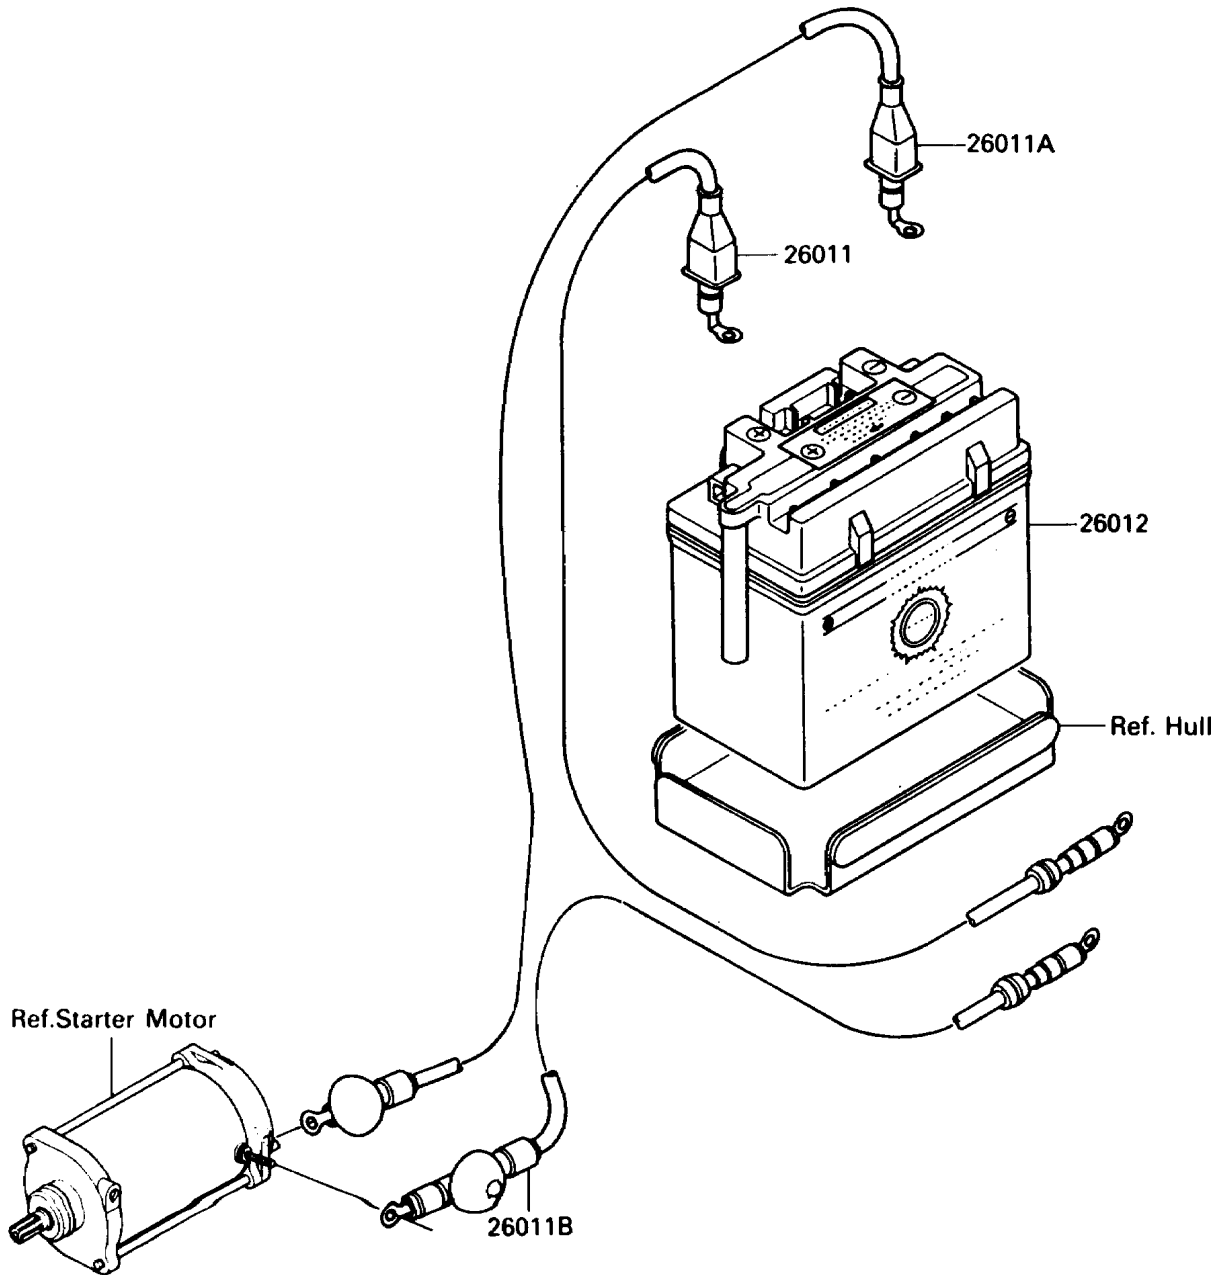

1989 TS PARTS DIAGRAM

Electrical Equipment

F3181

1989 TS PARTS LIST

Electrical Equipment

ITEM NAME	PART NUMBER	QUANTITY
WIRE-LEAD (Ref # 26011)	26011-3771	1
WIRE-LEAD,BATTERY(-) (Ref # 26011A)	26011-3773	1
WIRE-LEAD,STARTER (Ref # 26011B)	26011-3774	1
BATTERY,YB16CL-B,12V 19AH (Ref # 26012)	26012-3716	1