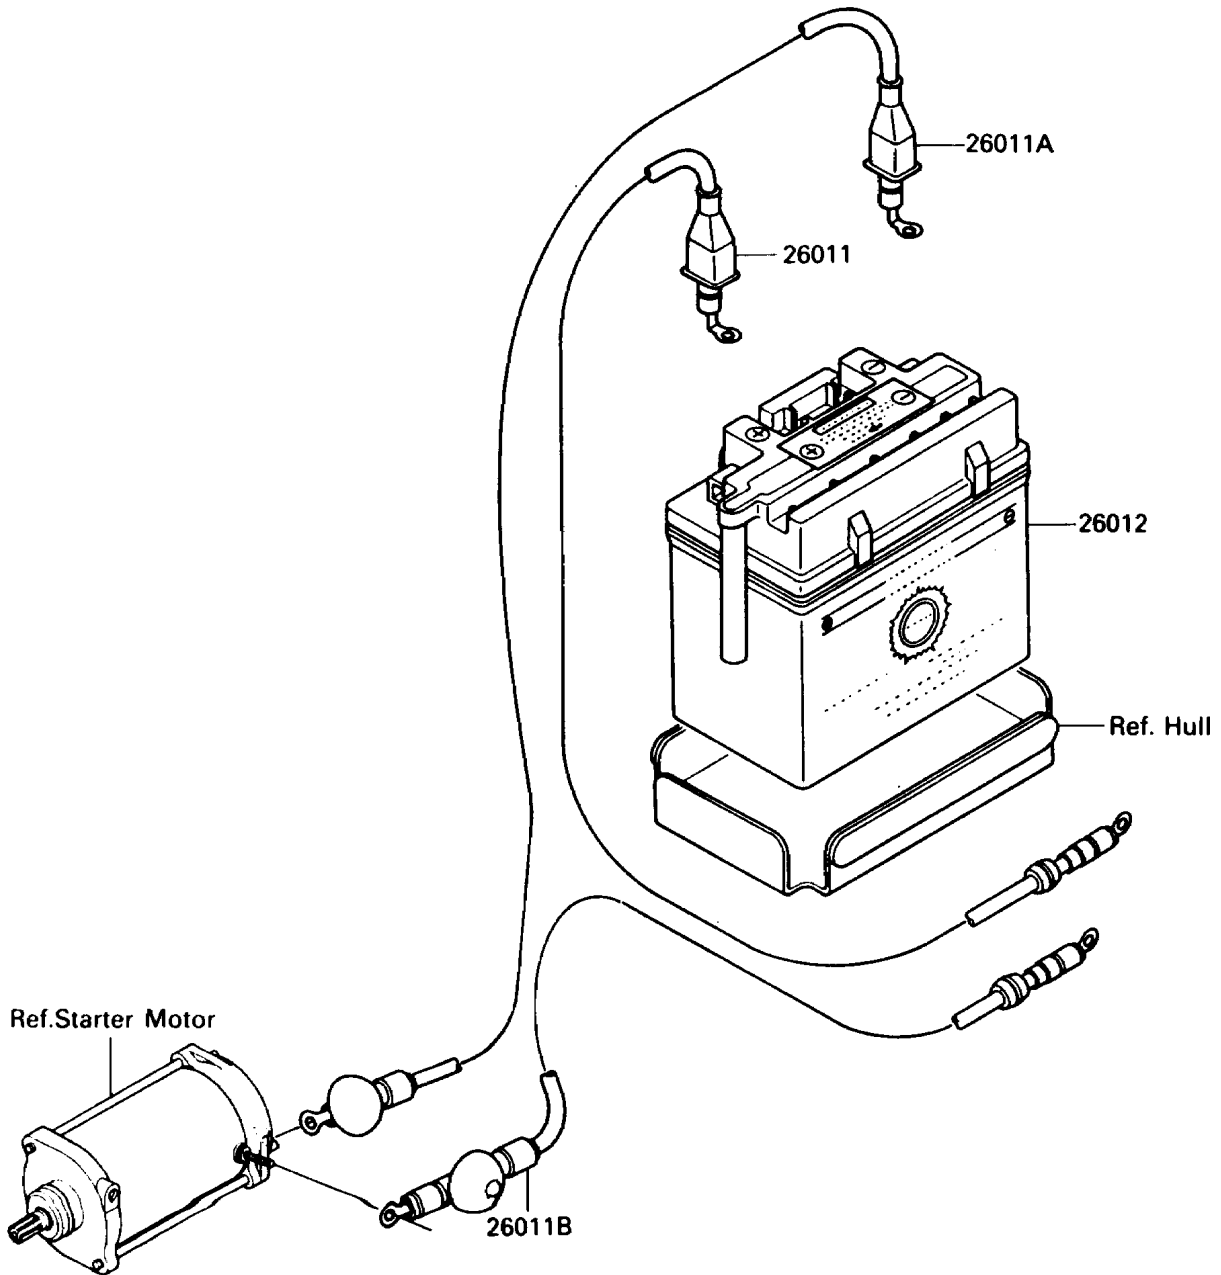

# 1990 TS PARTS DIAGRAM

Electrical Equipment

F3181

# 1990 TS PARTS LIST

## Electrical Equipment

ITEM NAME	PART NUMBER	QUANTITY
WIRE-LEAD (Ref # 26011)	26011-3771	1
WIRE-LEAD,BATTERY(-) (Ref # 26011A)	26011-3773	1
WIRE-LEAD,STARTER (Ref # 26011B)	26011-3774	1
BATTERY,YB16CL-B,12V 19AH (Ref # 26012)	26012-3716	1