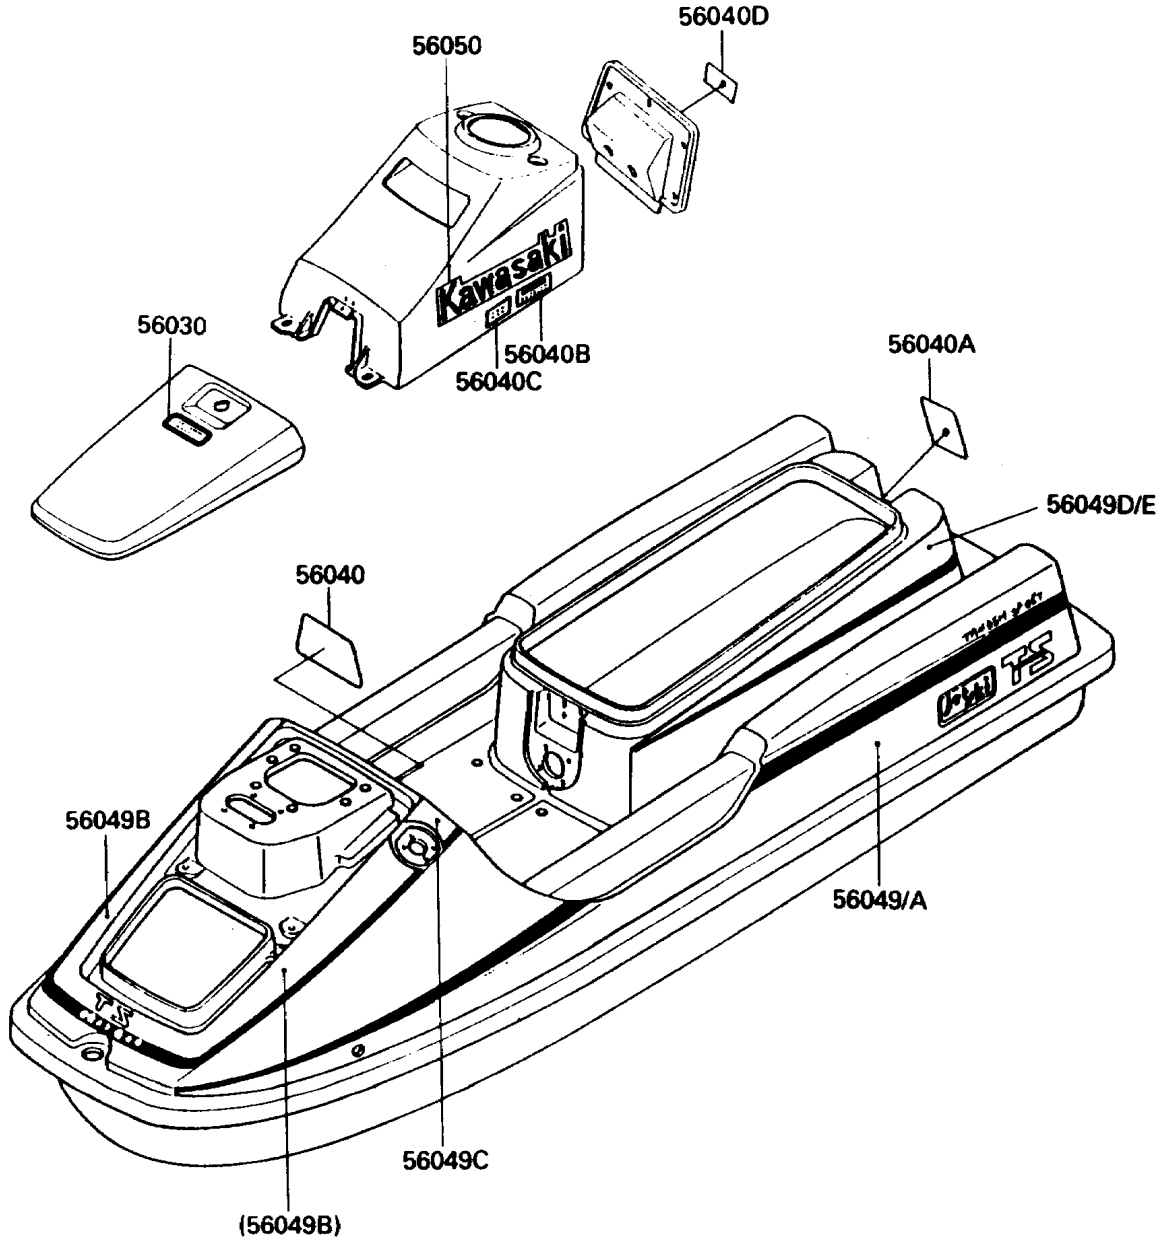

1989 TS PARTS DIAGRAM

Labels B1

F 3183

1989 TS PARTS LIST

Labels B1

ITEM NAME	PART NUMBER	QUANTITY
LABEL,FIRE EXTINGUISHER (Ref # 56030)	56030-3755	1
LABEL-WARNING,IMPORTANT SAFETY (Ref # 56040)	56040-3797	1
LABEL-WARNING,JET PUMP (Ref # 56040A)	56040-3798	1
LABEL-WARNING,OIL-FUEL MIXTURE (Ref # 56040B)	56040-3800	1
LABEL-WARNING,FUEL (Ref # 56040C)	56040-3802	1
LABEL-WARNING,TETHER SWITCH (Ref # 56040D)	56040-3804	1
PATTERN,HULL,LH (Ref # 56049)	56049-1239	1
PATTERN,HULL,RH (Ref # 56049A)	56049-1240	1
PATTERN,HULL,FR,FR (Ref # 56049B)	56049-1241	1
PATTERN,HULL,FR,RR (Ref # 56049C)	56049-1242	1
PATTERN,HULL,RR,LH (Ref # 56049D)	56049-1275	1
PATTERN,HULL,RR,RH (Ref # 56049E)	56049-1276	1
MARK,KAWASAKI (Ref # 56050)	56050-1411	2