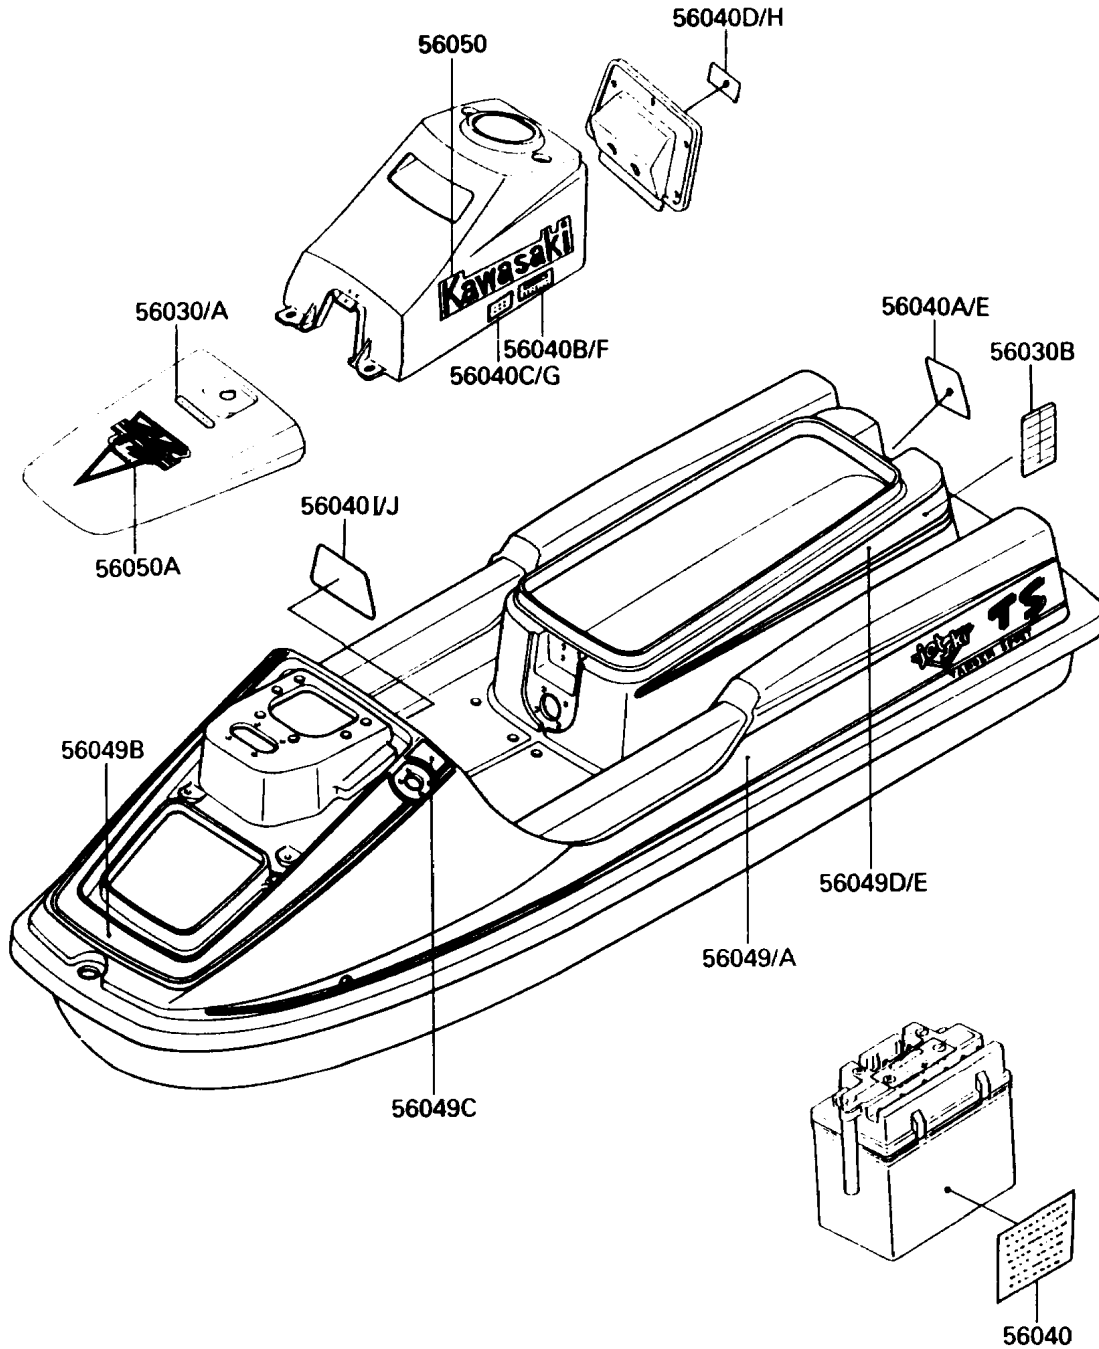

1990 TS PARTS DIAGRAM

Labels B2

F 5183A

1990 TS PARTS LIST

Labels B2

ITEM NAME	PART NUMBER	QUANTITY
LABEL,FIRE EXTINGUISHER (Ref # 56030)	56030-3755	1
LABEL,FIRE EXTINGUISHER(FRENCH (Ref # 56030A)	56030-3757	1
LABEL,ENGLISH/FRENCH(FRENCH) (Ref # 56030B)	56030-3758	1
LABEL,BATTERY CAUTION(FRENCH) (Ref # 56040)	56040-1106	1
LABEL-WARNING,JET PUMP (Ref # 56040A)	56040-3798	1
LABEL-WARNING,OIL-FUEL MIXTURE (Ref # 56040B)	56040-3800	1
LABEL-WARNING,FUEL (Ref # 56040C)	56040-3802	1
LABEL-WARNING,TETHER SWITCH (Ref # 56040D)	56040-3804	1
LABEL,NOZZLE CHECK(FRENCH) (Ref # 56040E)	56040-3807	1
LABEL,OIL-FUEL MIXTURE(FRENCH) (Ref # 56040F)	56040-3808	1
LABEL,FUEL SUPPLY(FRENCH) (Ref # 56040G)	56040-3809	1
LABEL,TETHER SWITCH(FRENCH) (Ref # 56040H)	56040-3810	1
LABEL-WARNING,IMPORTANT SAFETY (Ref # 56040I)	56040-3872	1
LABEL,IMPORTANT SAFETY(FRENCH) (Ref # 56040J)	56040-3873	1
PATTERN,HULL,LH (Ref # 56049)	56049-1337	1
PATTERN,HULL,RH (Ref # 56049A)	56049-1338	1
PATTERN,HULL,FR,FR (Ref # 56049B)	56049-1339	1
PATTERN,HULL,FR,RR (Ref # 56049C)	56049-1340	1
PATTERN,HULL,RR,LH (Ref # 56049D)	56049-1341	1
PATTERN,HULL,RR,RH (Ref # 56049E)	56049-1342	1
MARK,KAWASAKI (Ref # 56050)	56050-1432	2
MARK,TS (Ref # 56050A)	56050-1433	1