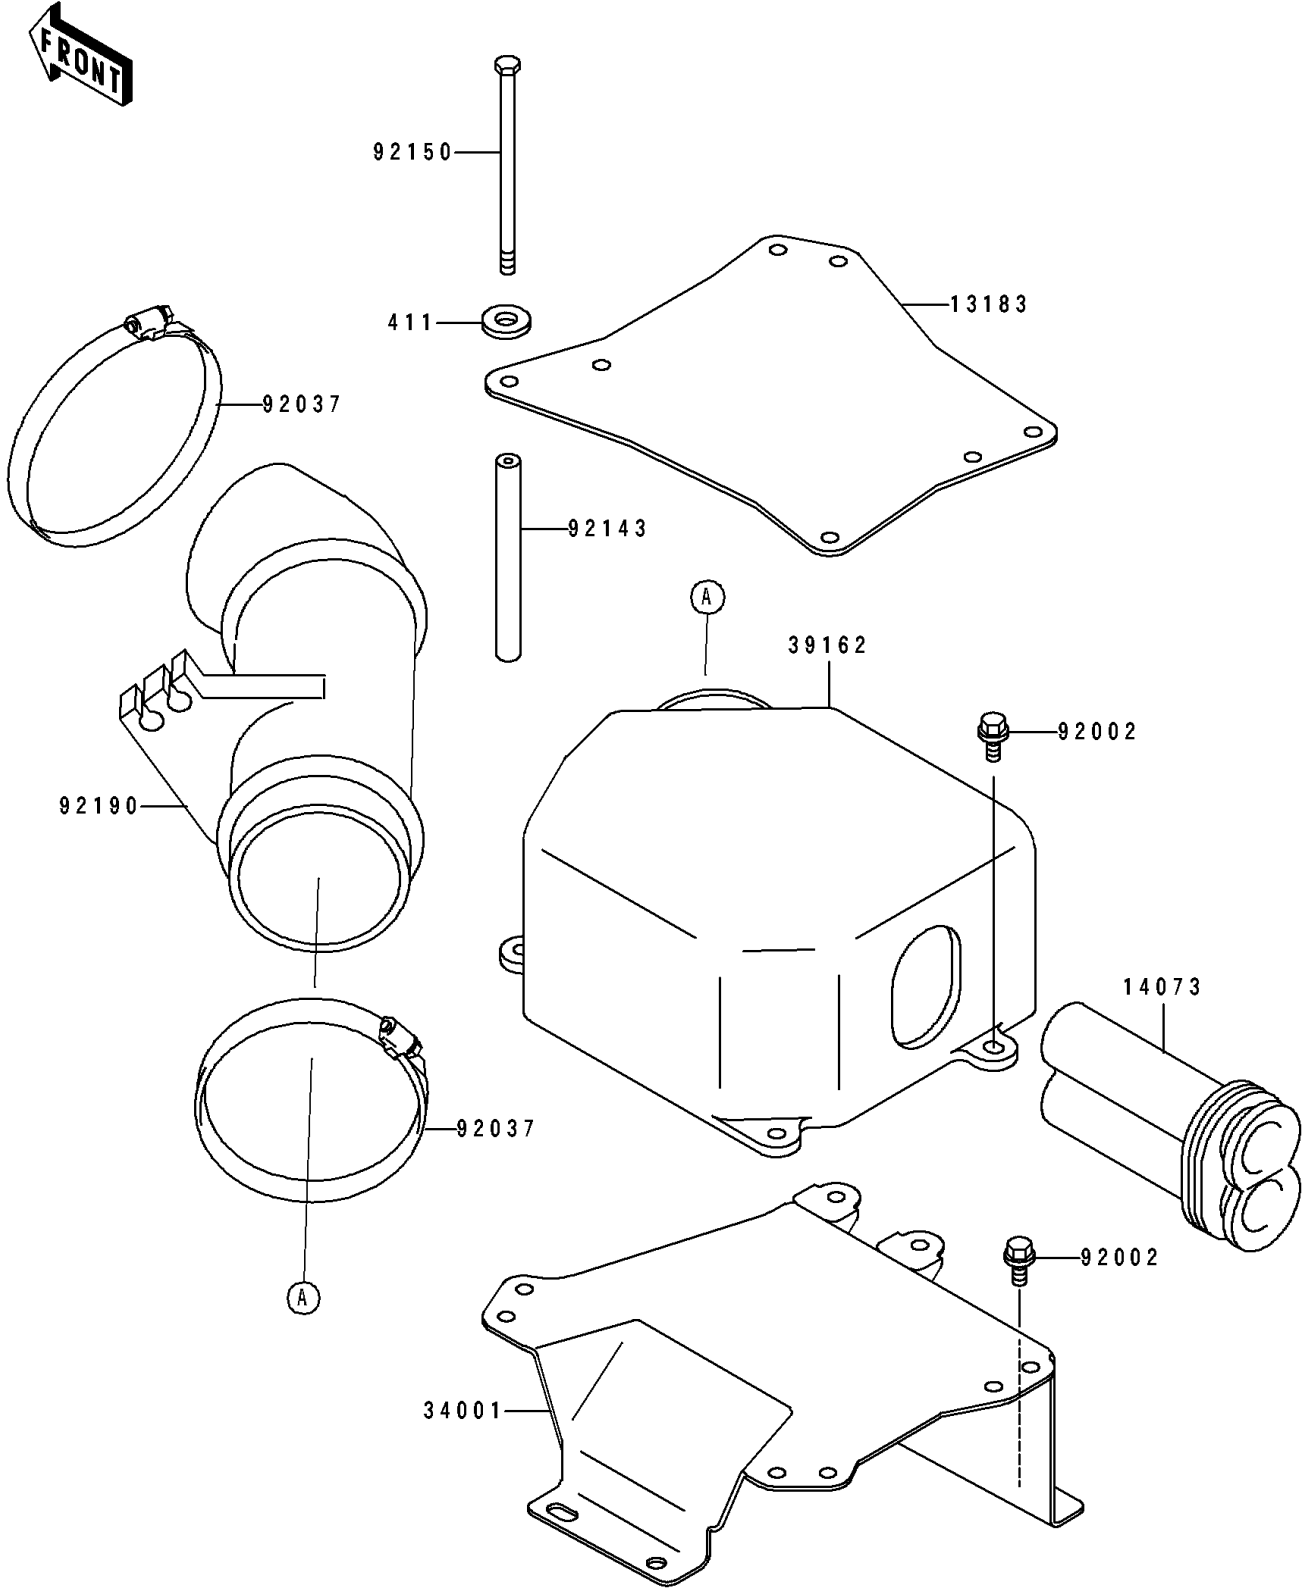

1992 TS PARTS DIAGRAM

Intake Silencer

E1130

1992 TS PARTS LIST

Intake Silencer

ITEM NAME	PART NUMBER	QUANTITY
PLATE (Ref # 13183)	13183-3773	1
DUCT (Ref # 14073)	14073-3733	1
STAND (Ref # 34001)	34001-3703	1
SILENCER-INTAKE (Ref # 39162)	39162-3702	1
BOLT,6X12 (Ref # 92002)	92002-3763	6
CLAMP (Ref # 92037)	92037-3711	2
COLLAR (Ref # 92143)	92143-3722	4
BOLT,6X113 (Ref # 92150)	92150-3724	4
TUBE (Ref # 92190)	92190-3791	1
WASHER-PLAIN,6MM (Ref # 411)	411S0600	4