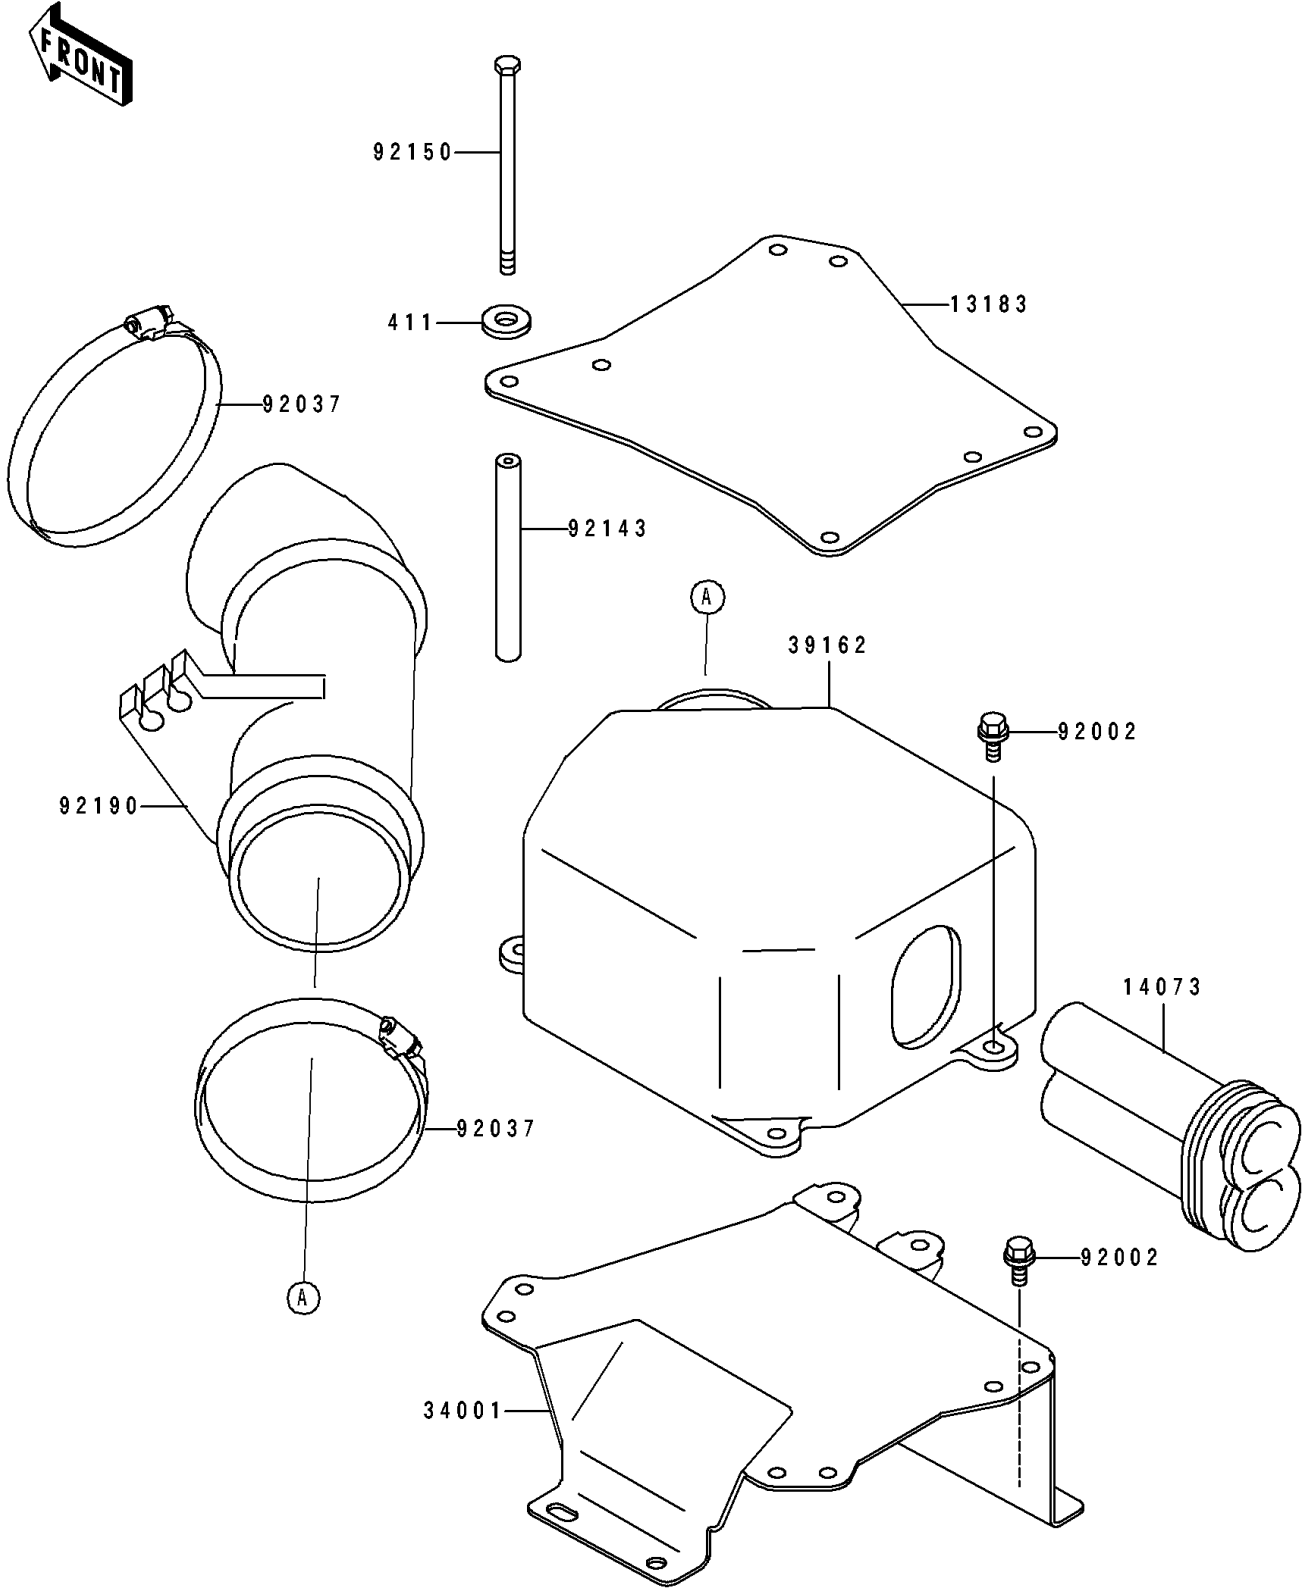

1993 TS PARTS DIAGRAM

Intake Silencer

E1130

1993 TS PARTS LIST

Intake Silencer

ITEM NAME	PART NUMBER	QUANTITY
PLATE (Ref # 13183)	13183-3773	1
DUCT (Ref # 14073)	14073-3733	1
STAND (Ref # 34001)	34001-3703	1
SILENCER-INTAKE (Ref # 39162)	39162-3702	1
BOLT,6X12 (Ref # 92002)	92002-3763	6
CLAMP (Ref # 92037)	92037-3711	2
COLLAR (Ref # 92143)	92143-3722	4
BOLT,6X113 (Ref # 92150)	92150-3724	4
TUBE (Ref # 92190)	92190-3791	1
WASHER-PLAIN,6MM (Ref # 411)	411S0600	4