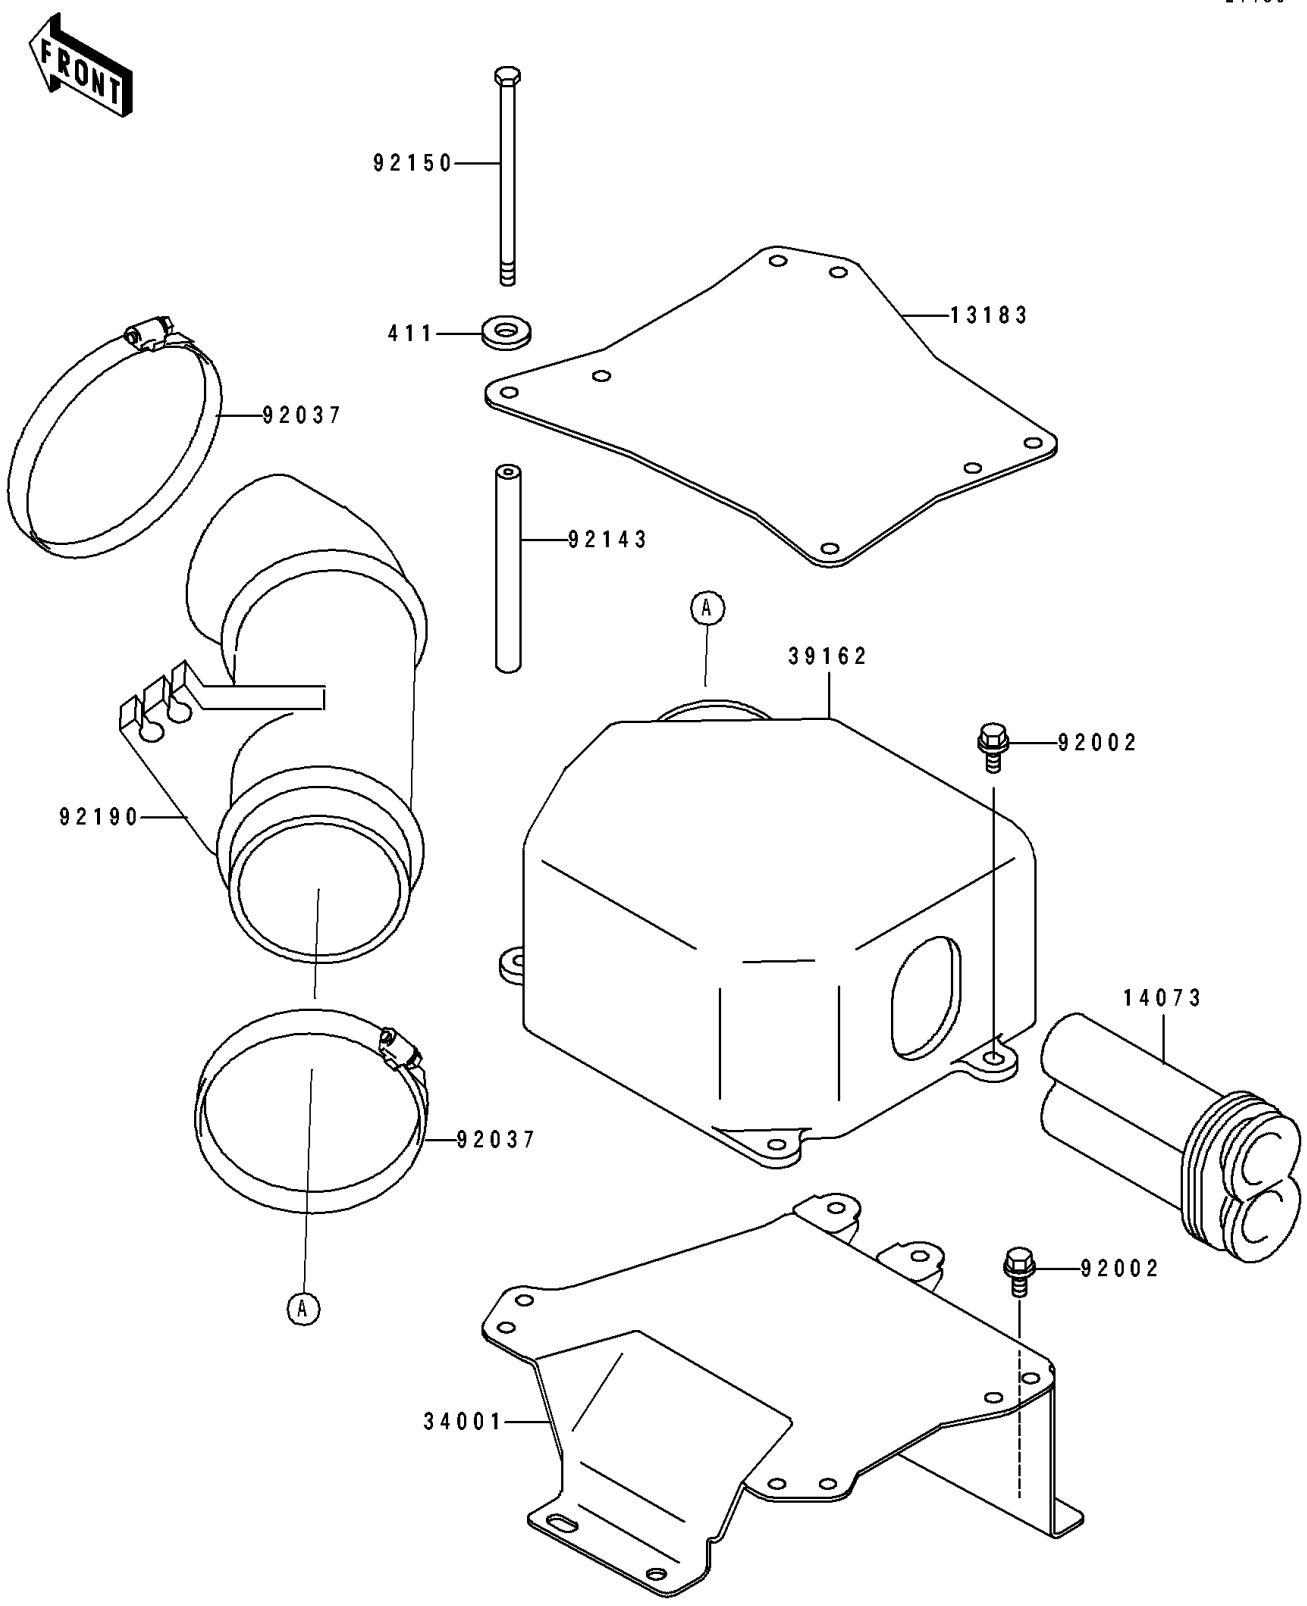

1994 TS PARTS DIAGRAM

Intake Silencer

E1130

1994 TS PARTS LIST

Intake Silencer

ITEM NAME	PART NUMBER	QUANTITY
PLATE (Ref # 13183)	13183-3773	1
DUCT (Ref # 14073)	14073-3733	1
STAND (Ref # 34001)	34001-3703	1
SILENCER-INTAKE (Ref # 39162)	39162-3702	1
BOLT,6X12 (Ref # 92002)	92002-3763	6
CLAMP (Ref # 92037)	92037-3711	2
COLLAR (Ref # 92143)	92143-3722	4
BOLT,6X113 (Ref # 92150)	92150-3724	4
TUBE (Ref # 92190)	92190-3791	1
WASHER-PLAIN,6MM (Ref # 411)	411S0600	4