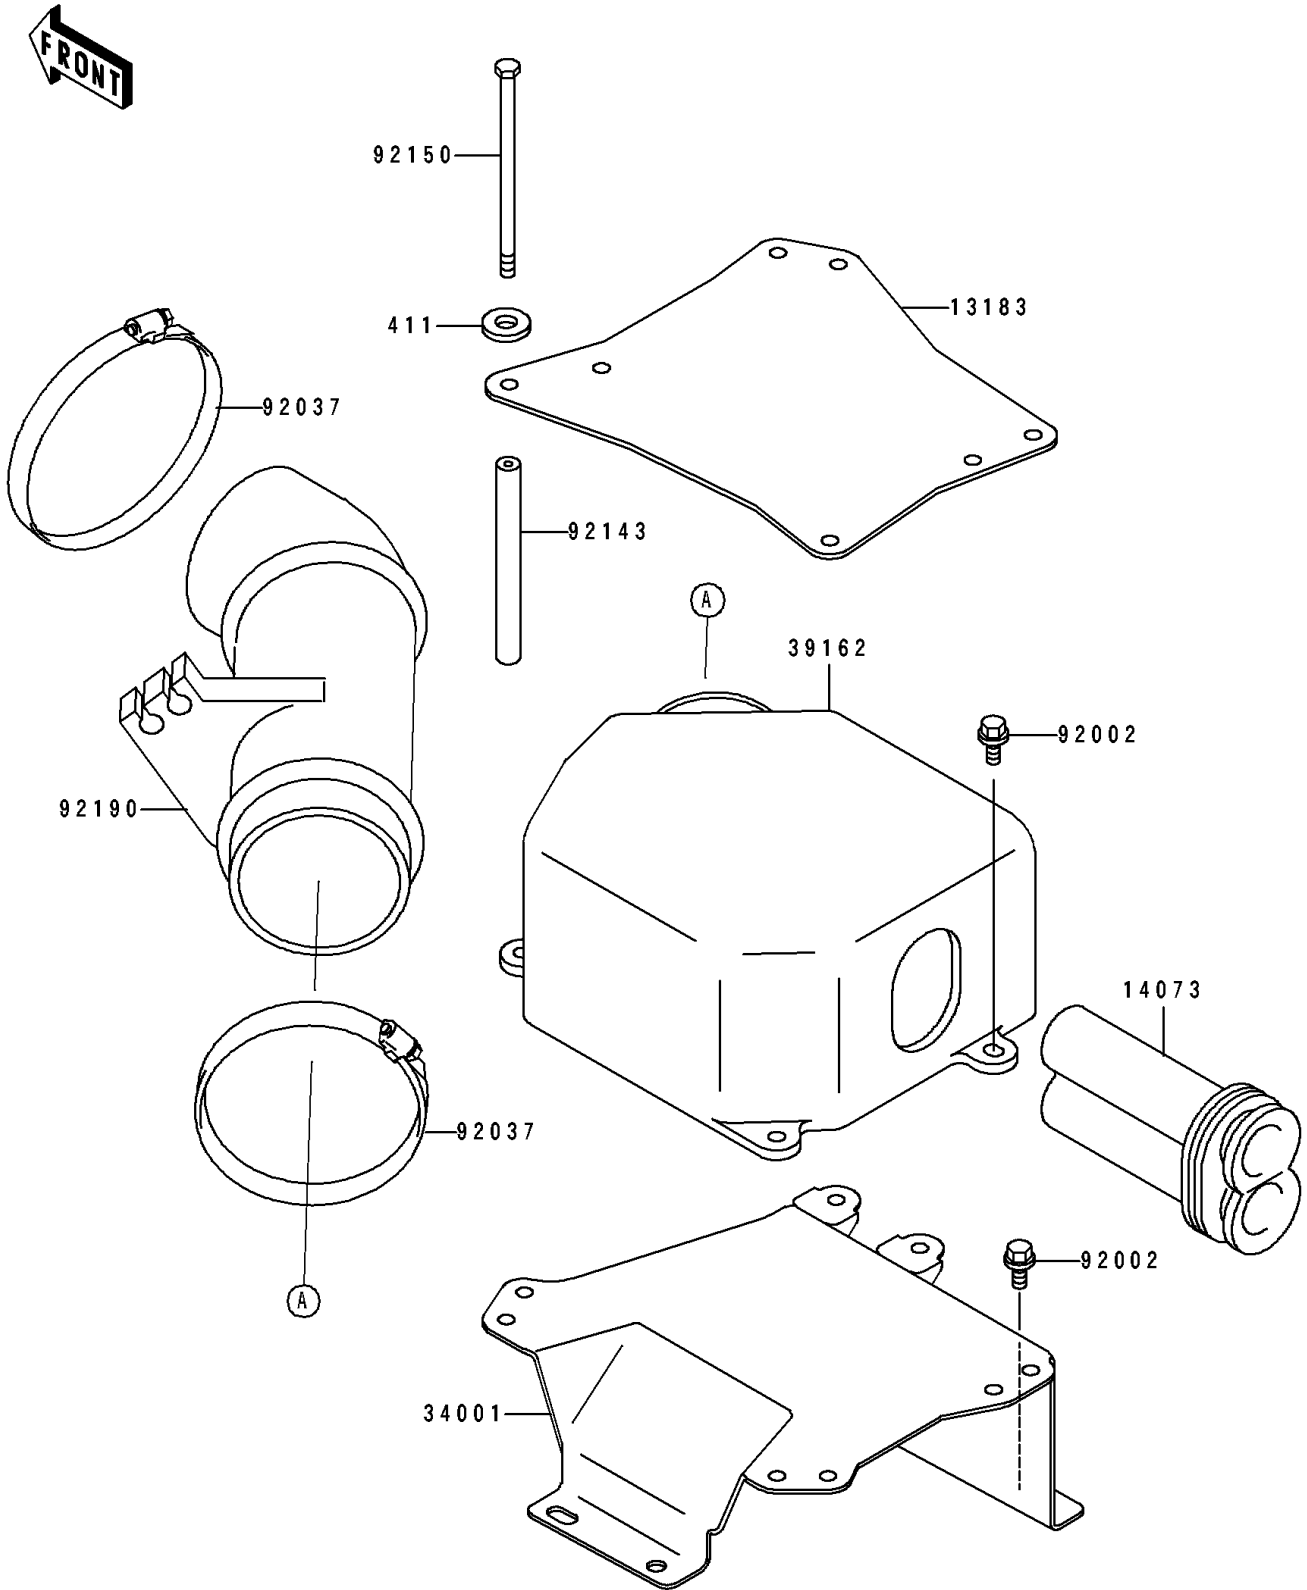

1995 TS PARTS DIAGRAM

Intake Silencer

E1130

1995 TS PARTS LIST

Intake Silencer

ITEM NAME	PART NUMBER	QUANTITY
PLATE (Ref # 13183)	13183-3773	1
DUCT (Ref # 14073)	14073-3733	1
STAND (Ref # 34001)	34001-3703	1
SILENCER-INTAKE (Ref # 39162)	39162-3702	1
BOLT,6X12 (Ref # 92002)	92002-3763	6
CLAMP (Ref # 92037)	92037-3711	2
COLLAR (Ref # 92143)	92143-3722	4
BOLT,6X113 (Ref # 92150)	92150-3724	4
TUBE (Ref # 92190)	92190-3791	1
WASHER-PLAIN,6MM (Ref # 411)	411S0600	4