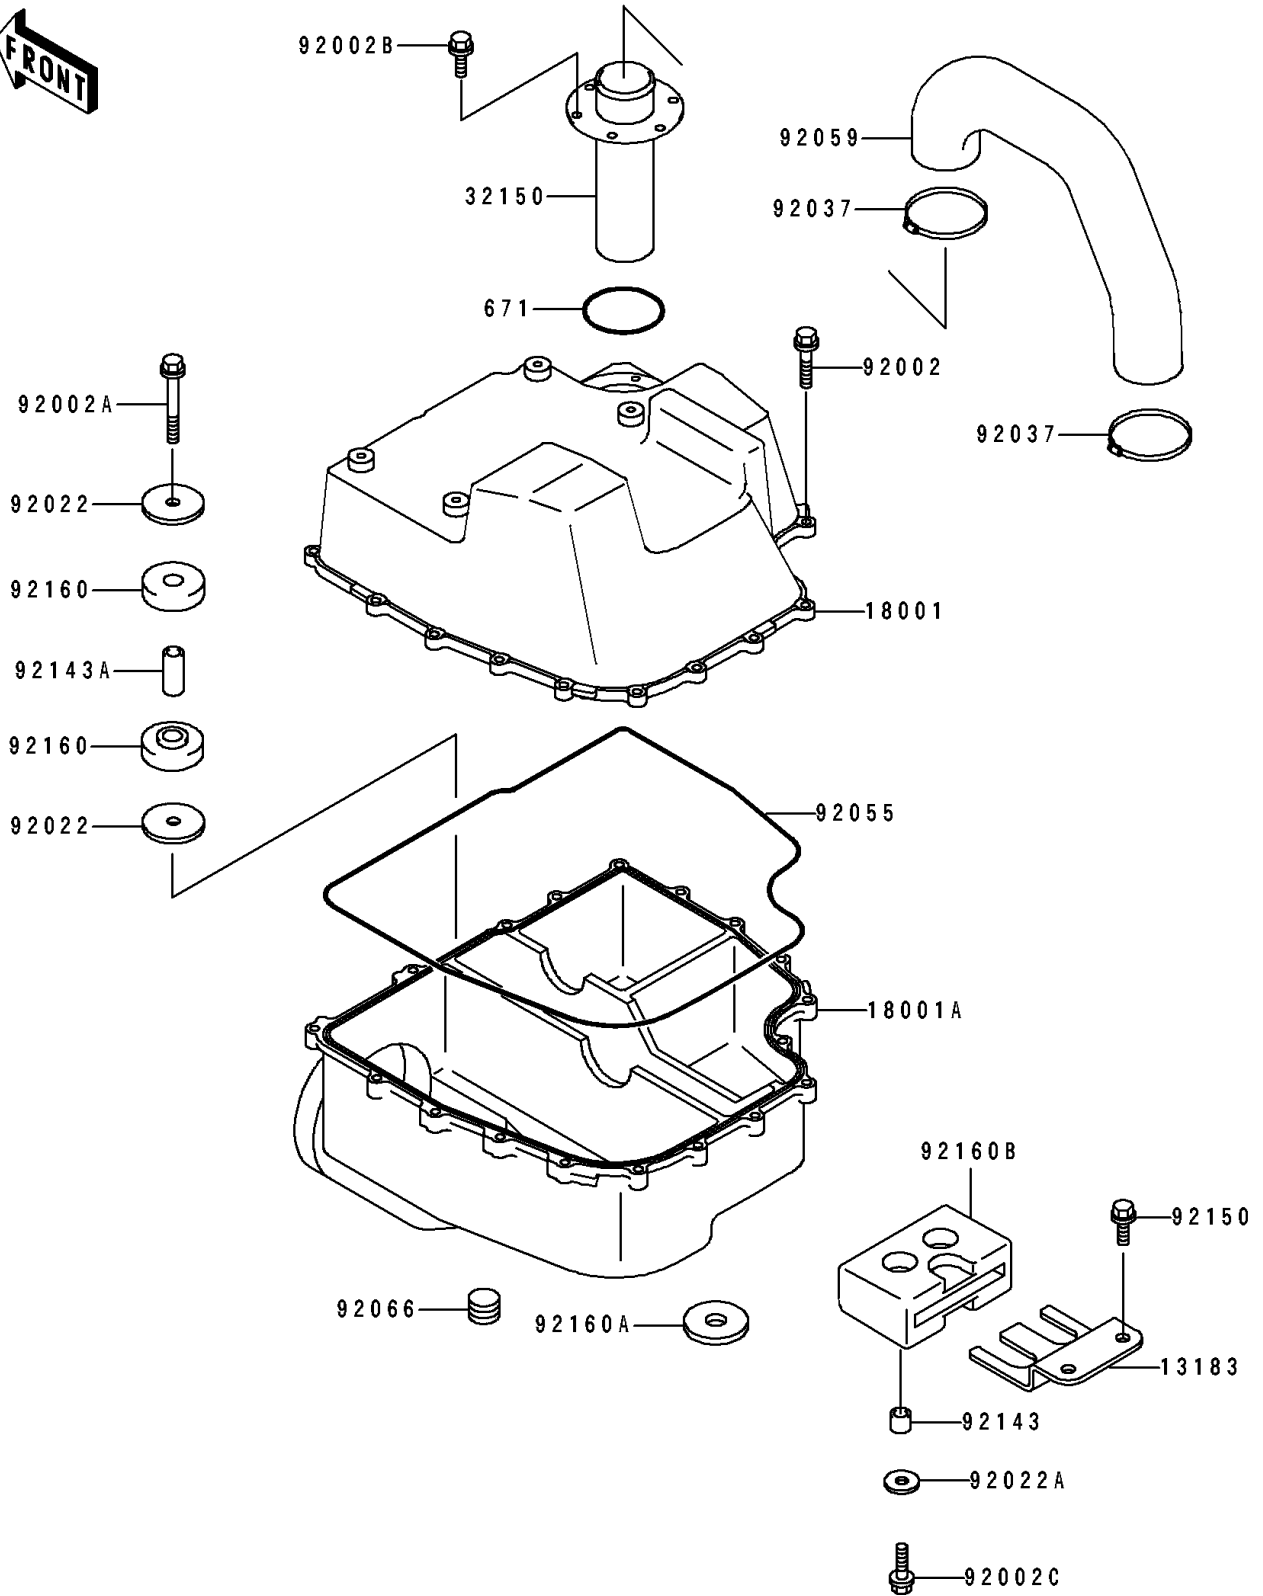

# 1992 TS PARTS DIAGRAM

Water Muffler

E1141

# 1992 TS PARTS LIST

## Water Muffler

ITEM NAME	PART NUMBER	QUANTITY
PLATE (Ref # 13183)	13183-3760	1
MUFFLER,WATER BOX,UPP (Ref # 18001)	18001-3727	1
MUFFLER,WATER BOX,LWR (Ref # 18001A)	18001-3755	1
PIPE,WATER MUFFLER (Ref # 32150)	32150-3738	1
BOLT,6X25 (Ref # 92002)	92002-3714	17
BOLT,6X45 (Ref # 92002A)	92002-3717	1
BOLT,6X16 (Ref # 92002B)	92002-3728	6
BOLT,6X20 (Ref # 92002C)	92002-3755	2
WASHER,6.5X32X3 (Ref # 92022)	92022-3749	2
WASHER (Ref # 92022A)	92022-567	2
CLAMP (Ref # 92037)	92037-509	2
RING-O,WATER MUFFLER (Ref # 92055)	92055-3718	1
TUBE (Ref # 92059)	92059-3875	1
PLUG (Ref # 92066)	92066-3719	2
COLLAR,7.5X10.5X9 (Ref # 92143)	92143-3714	2
COLLAR,7.5X10.5X24 (Ref # 92143A)	92143-3717	1
BOLT,6X12 (Ref # 92150)	92150-3810	2
DAMPER,FR (Ref # 92160)	92160-3730	2
DAMPER,LWR (Ref # 92160A)	92160-3732	3
DAMPER,RR (Ref # 92160B)	92160-3774	1
O RING,60MM (Ref # 671)	671B2560	1