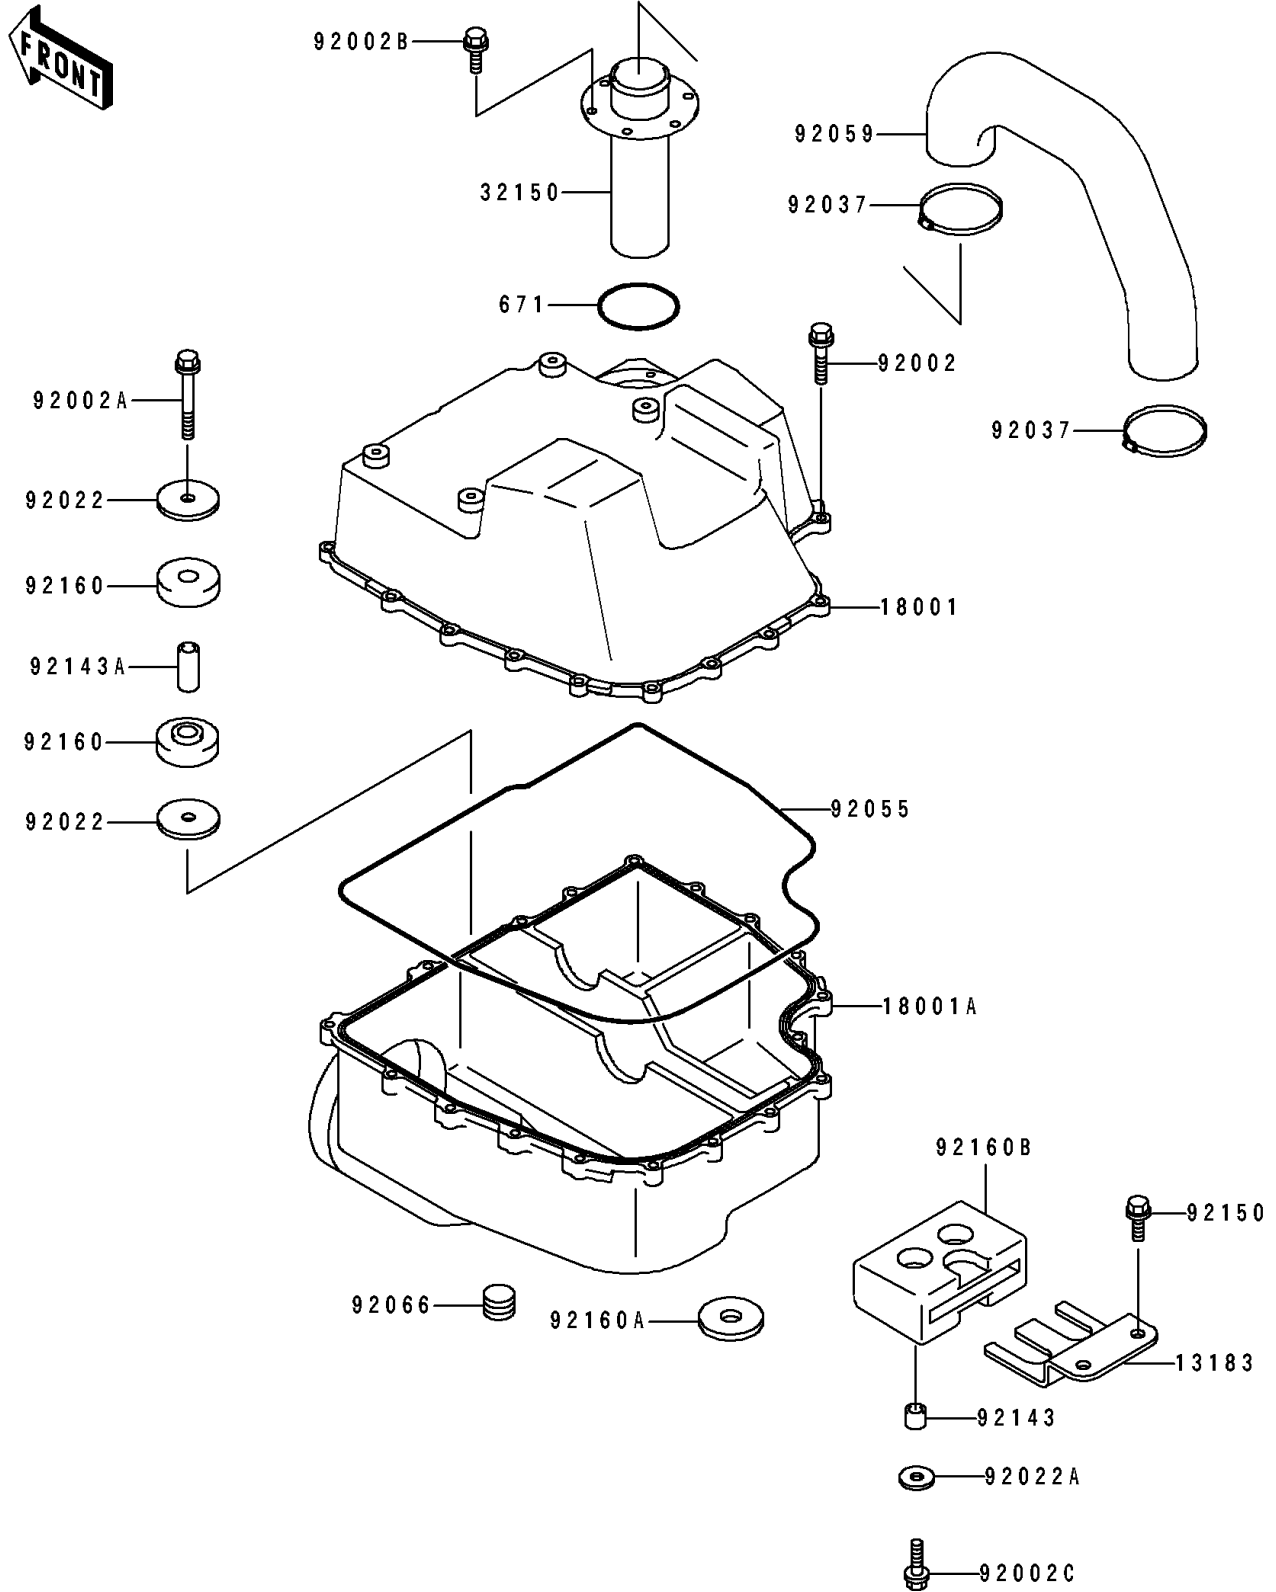

# 1992 TS PARTS DIAGRAM

Water Muffler

E1141

# 1992 TS PARTS LIST

## Water Muffler

ITEM NAME	PART NUMBER	QUANTITY
PLATE (Ref # 13183)	13183-3760	1
MUFFLER,WATER BOX,UPP (Ref # 18001)	18001-3727	1
MUFFLER,WATER BOX,LWR (Ref # 18001A)	18001-3755	1
PIPE,WATER MUFFLER (Ref # 32150)	32150-3738	1
BOLT,6X25 (Ref # 92002)	92002-3714	17
BOLT,6X45 (Ref # 92002A)	92002-3717	1
BOLT,6X16 (Ref # 92002B)	92002-3728	6
BOLT,6X20 (Ref # 92002C)	92002-3755	2
WASHER,6.5X32X3 (Ref # 92022)	92022-3749	2
WASHER (Ref # 92022A)	92022-567	2
CLAMP (Ref # 92037)	92037-509	2
RING-O,WATER MUFFLER (Ref # 92055)	92055-3718	1
TUBE (Ref # 92059)	92059-3875	1
PLUG (Ref # 92066)	92066-3719	2
COLLAR,7.5X10.5X9 (Ref # 92143)	92143-3714	2
COLLAR,7.5X10.5X24 (Ref # 92143A)	92143-3717	1
BOLT,6X12 (Ref # 92150)	92150-3810	2
DAMPER,FR (Ref # 92160)	92160-3730	2
DAMPER,LWR (Ref # 92160A)	92160-3732	3
DAMPER,RR (Ref # 92160B)	92160-3774	1
O RING,60MM (Ref # 671)	671B2560	1