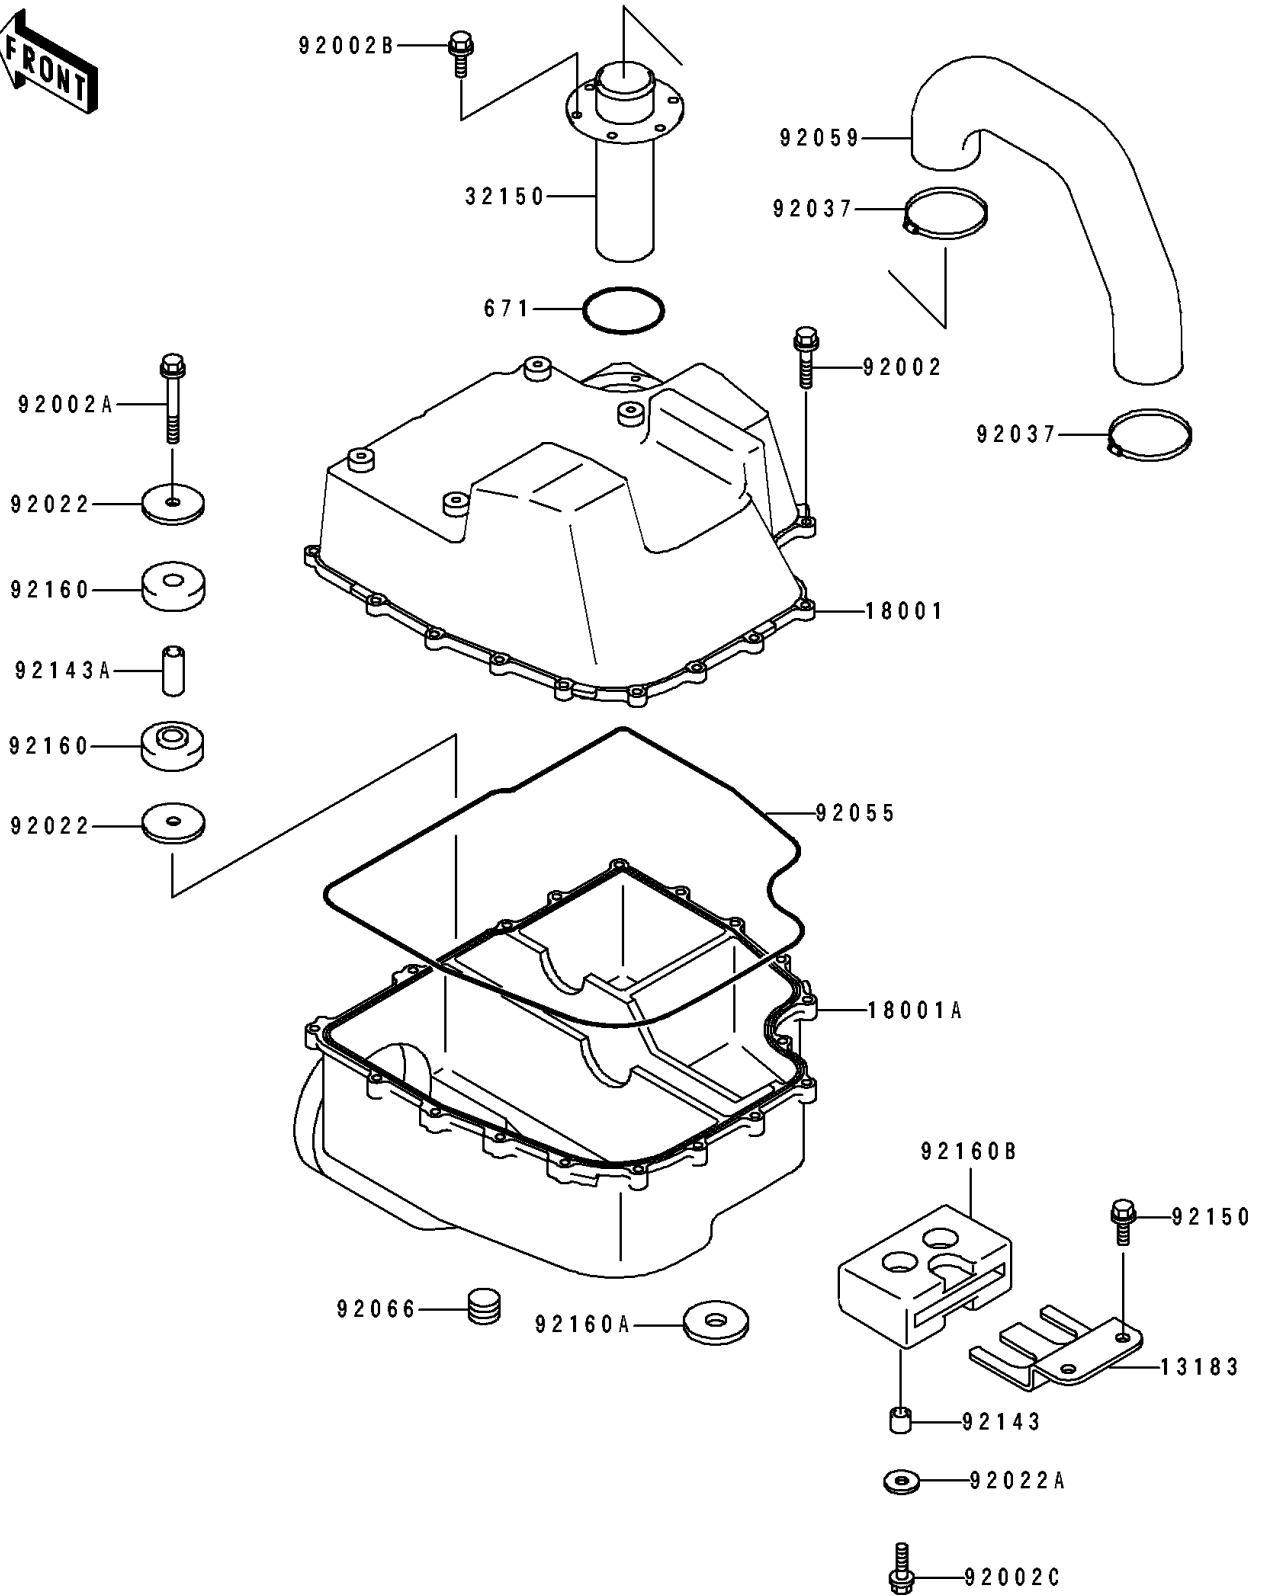

1994 TS PARTS DIAGRAM

Water Muffler

E1141

1994 TS PARTS LIST

Water Muffler

ITEM NAME	PART NUMBER	QUANTITY
PLATE (Ref # 13183)	13183-3760	1
MUFFLER,WATER BOX,UPP (Ref # 18001)	18001-3727	1
MUFFLER,WATER BOX,LWR (Ref # 18001A)	18001-3755	1
PIPE,WATER MUFFLER (Ref # 32150)	32150-3738	1
BOLT,6X25 (Ref # 92002)	92002-3714	17
BOLT,6X45 (Ref # 92002A)	92002-3717	1
BOLT,6X16 (Ref # 92002B)	92002-3728	6
BOLT,6X20 (Ref # 92002C)	92002-3755	2
WASHER,6.5X32X3 (Ref # 92022)	92022-3749	2
WASHER (Ref # 92022A)	92022-567	2
CLAMP (Ref # 92037)	92037-509	2
RING-O,WATER MUFFLER (Ref # 92055)	92055-3718	1
TUBE (Ref # 92059)	92059-3875	1
PLUG (Ref # 92066)	92066-3719	2
COLLAR,7.5X10.5X9 (Ref # 92143)	92143-3714	2
COLLAR,7.5X10.5X24 (Ref # 92143A)	92143-3717	1
BOLT,6X12 (Ref # 92150)	92150-3810	2
DAMPER,FR (Ref # 92160)	92160-3730	2
DAMPER,LWR (Ref # 92160A)	92160-3732	3
DAMPER,RR (Ref # 92160B)	92160-3774	1
O RING,60MM (Ref # 671)	671B2560	1