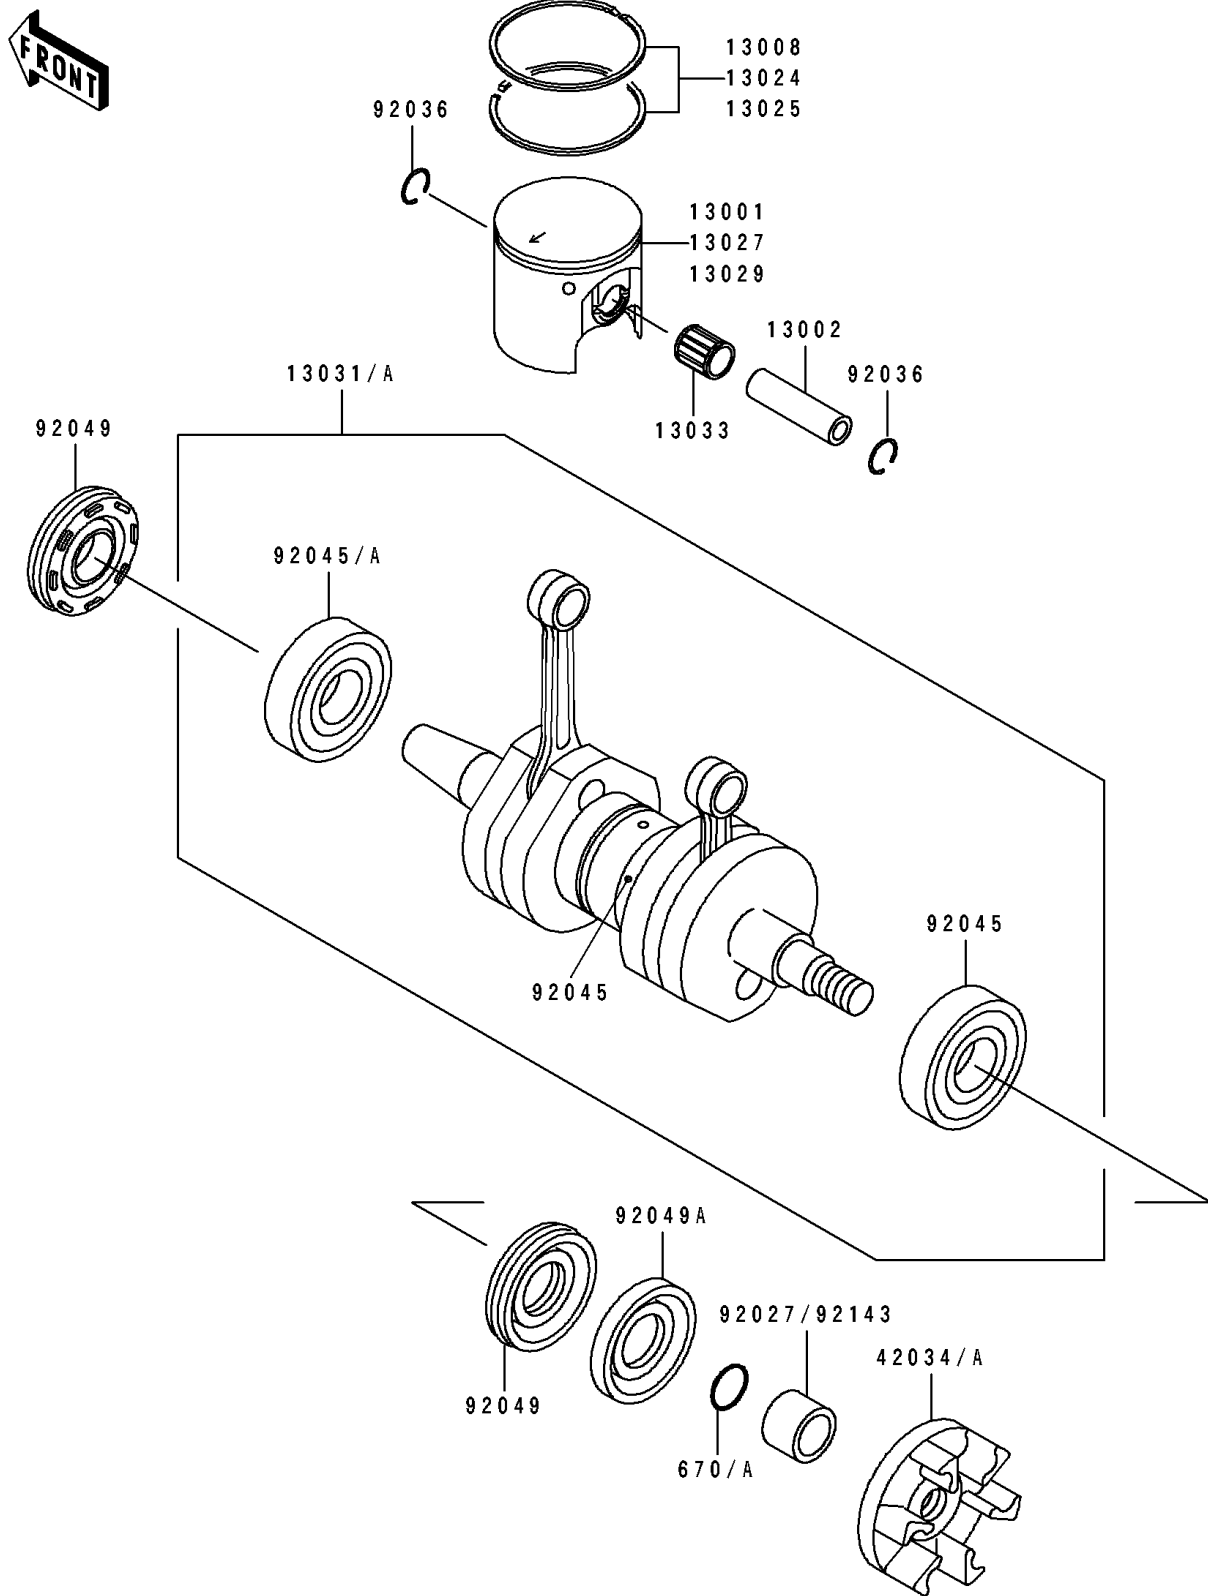

1993 TS PARTS DIAGRAM

Crankshaft/Piston(s)

E1320

1993 TS PARTS LIST

Crankshaft/Piston(s)

ITEM NAME	PART NUMBER	QUANTITY
PISTON-ENGINE (Ref # 13001)	13001-3714	2
PIN-PISTON (Ref # 13002)	13002-017	2
RING-SET-PISTON,STD (Ref # 13008)	13008-3701	2
RING-SET-PISTON LL,O/S,1.00 (Ref # 13024)	13024-3701	2
RING-SET-PISTON L,O/S,0.50 (Ref # 13025)	13025-3701	2
PISTON-ENGINE LL,O/S 1.00 (Ref # 13027)	13027-3709	2
PISTON-ENGINE L,O/S 0.50 (Ref # 13029)	13029-3709	2
CRANKSHAFT-COMP (Ref # 13031)	13031-3710	1
BEARING-NEEDLE,KBK18X22X23.8X (Ref # 13033)	13033-1010	2
COUPLING (Ref # 42034)	42034-3705	1
COLLAR (Ref # 92027)	92027-3713	1
RING-SNAP,PISTON PIN (Ref # 92036)	92036-015	4
BEARING-BALL,6303C4 (Ref # 92045)	92045-3709	3
SEAL-OIL,FWJ15307210 (Ref # 92049)	92049-3705	2
SEAL-OIL,S30726 (Ref # 92049A)	92049-3706	1
O RING,14MM (Ref # 670)	670B2014	1