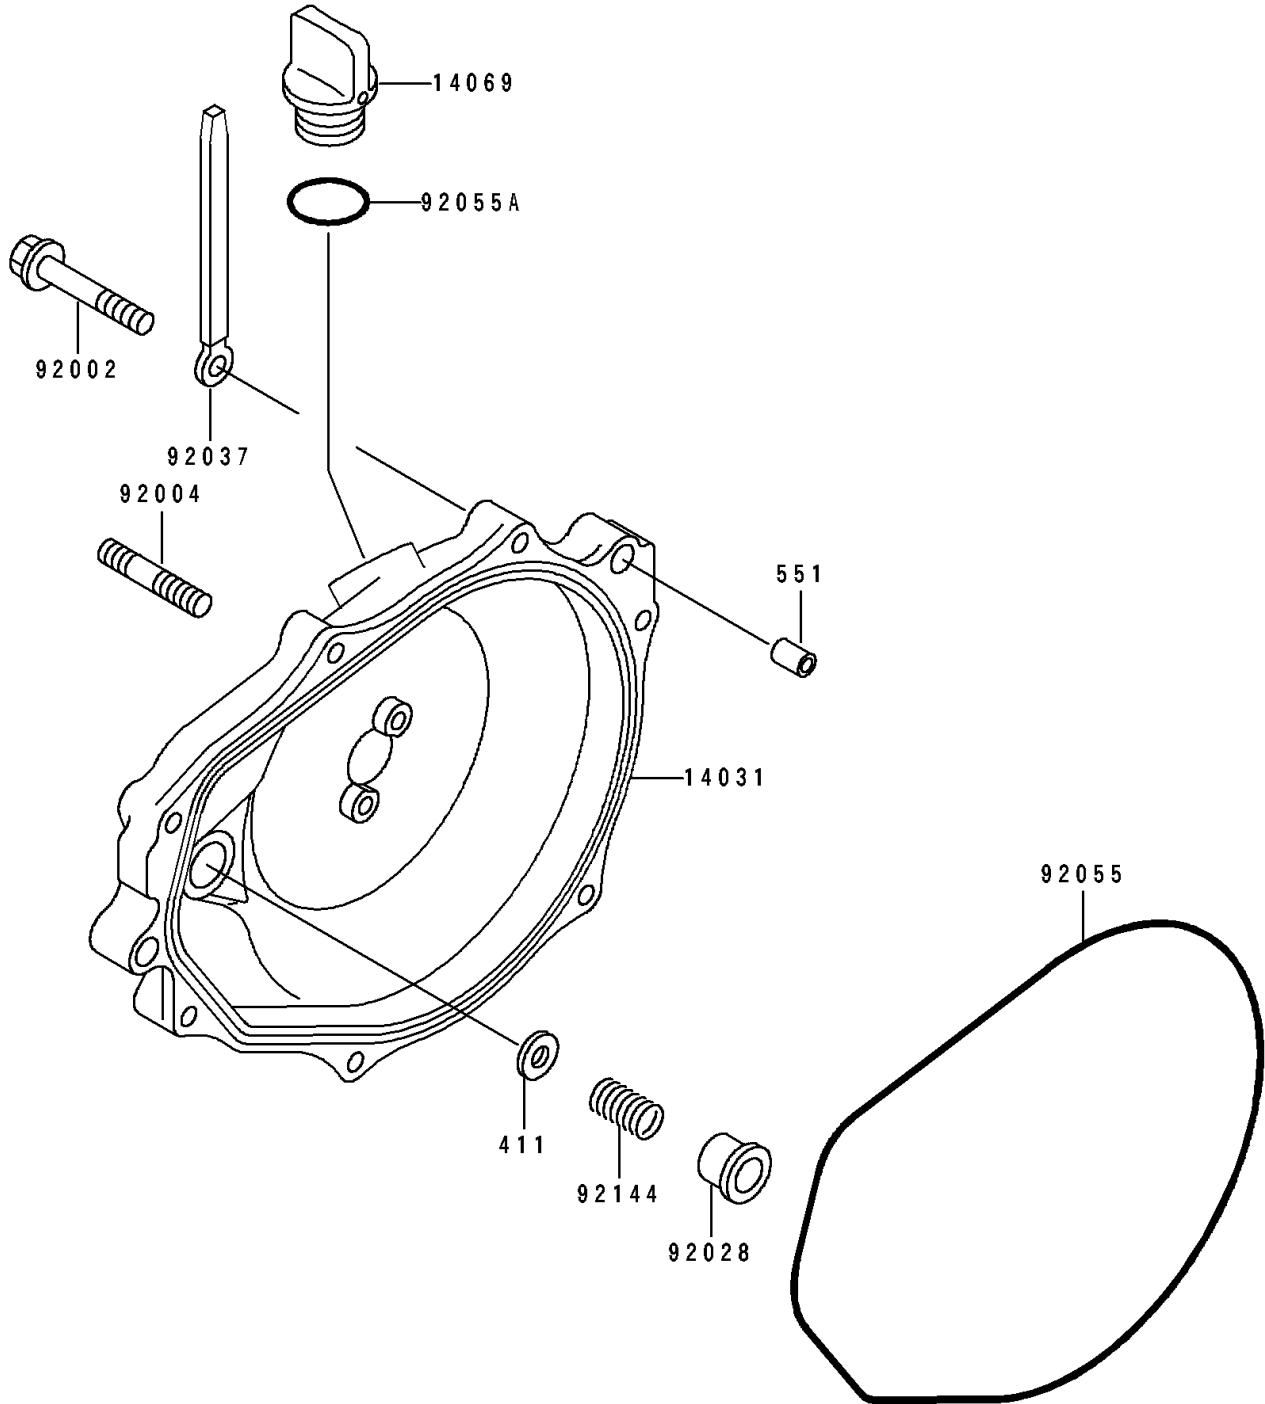

1993 TS PARTS DIAGRAM

Engine Cover(s)

E1431

1993 TS PARTS LIST

Engine Cover(s)

ITEM NAME	PART NUMBER	QUANTITY
COVER-GENERATOR (Ref # 14031)	14031-3710	1
BREATHER (Ref # 14069)	14069-3709	1
BOLT,6X30 (Ref # 92002)	92002-3726	7
STUD (Ref # 92004)	92004-3710	2
BUSHING (Ref # 92028)	92028-3718	1
CLAMP,L=100 (Ref # 92037)	92037-3736	1
RING-O,GENERATOR COVER (Ref # 92055)	92055-3712	1
RING-O (Ref # 92055A)	92055-515	1
SPRING (Ref # 92144)	92144-3728	1
WASHER-PLAIN,5MM (Ref # 411)	411S0500	1
PIN-DOWEL (Ref # 551)	551R0812	2