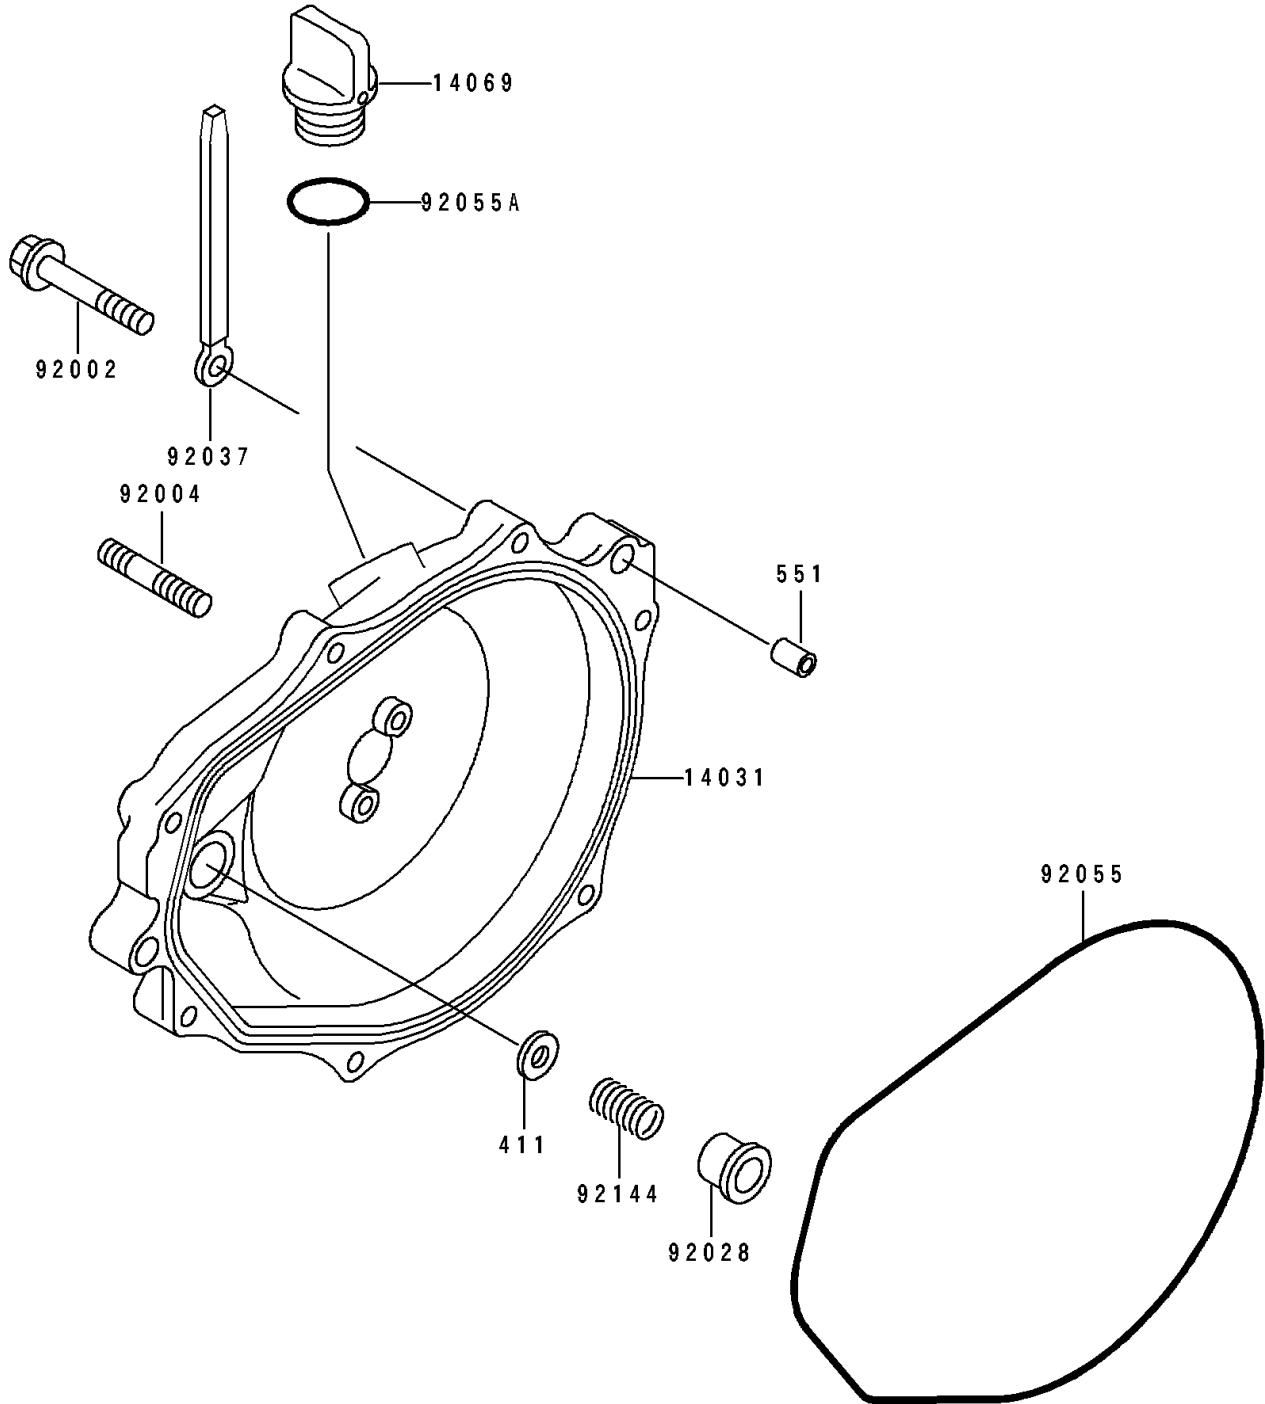

# 1995 TS PARTS DIAGRAM

Engine Cover(s)

E1431

# 1995 TS PARTS LIST

## Engine Cover(s)

ITEM NAME	PART NUMBER	QUANTITY
COVER-GENERATOR (Ref # 14031)	14031-3710	1
BREATHER (Ref # 14069)	14069-3709	1
BOLT,6X30 (Ref # 92002)	92002-3726	7
STUD (Ref # 92004)	92004-3710	2
BUSHING (Ref # 92028)	92028-3718	1
CLAMP,L=100 (Ref # 92037)	92037-3736	1
RING-O,GENERATOR COVER (Ref # 92055)	92055-3712	1
RING-O (Ref # 92055A)	92055-515	1
SPRING (Ref # 92144)	92144-3728	1
WASHER-PLAIN,5MM (Ref # 411)	411S0500	1
PIN-DOWEL (Ref # 551)	551R0812	2