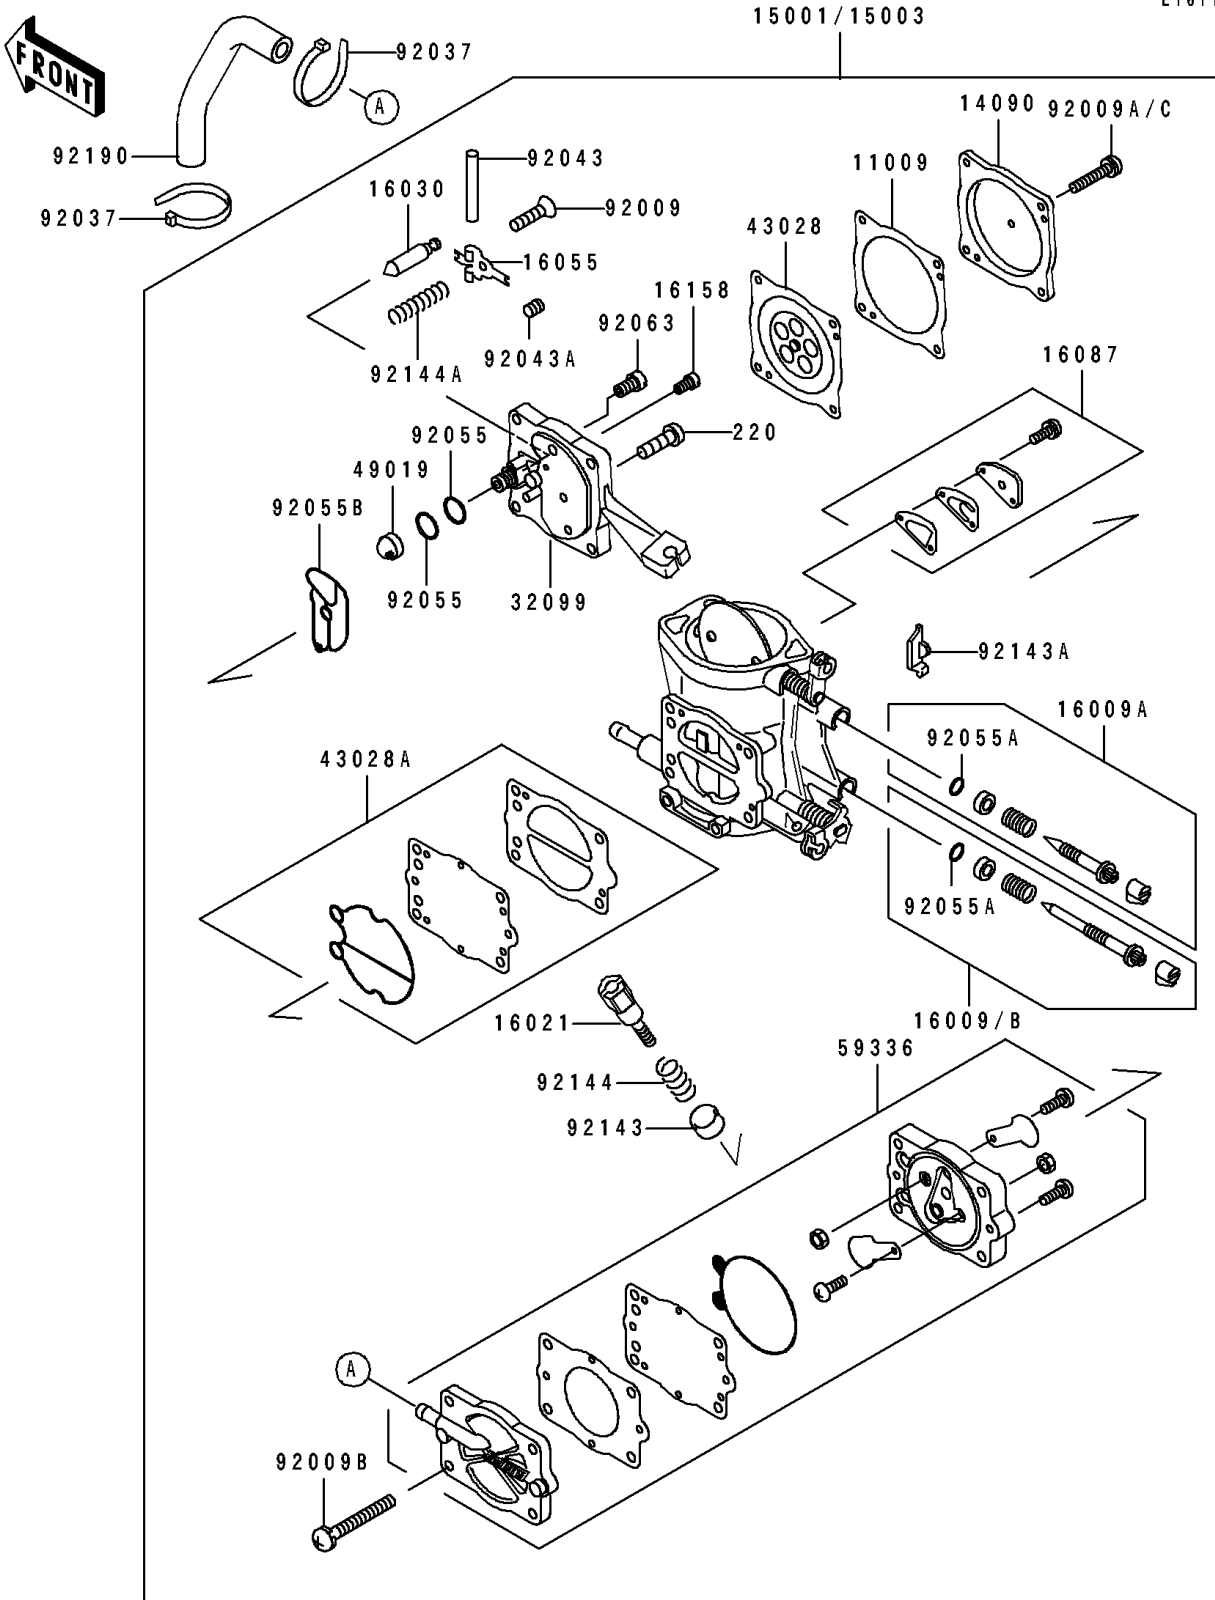

# 1992 TS PARTS DIAGRAM

Carburetor

E1611

## Carburetor

ITEM NAME	PART NUMBER	QUANTITY
GASKET,DIAPHRAGM (Ref # 11009)	11009-3730	1
COVER,DIAPHRAGM (Ref # 14090)	14090-3702	1
CARBURETOR-ASSY (Ref # 15001)	15001-3759	1
NEEDLE-JET,SLOW (Ref # 16009)	16009-3712	1
NEEDLE-JET,MAIN (Ref # 16009A)	16009-3713	1
SCREW-THROTTLE STOP (Ref # 16021)	16021-3702	1
VALVE-FLOAT (Ref # 16030)	16030-3701	1
ARM-FLOAT (Ref # 16055)	16055-3701	1
VALVE-CHECK (Ref # 16087)	16087-3703	1
JET-SLOW,#65 (Ref # 16158)	16158-3707	1
CASE,CARBURETOR (Ref # 32099)	32099-3755	1
DIAPHRAGM,CARBURETOR (Ref # 43028)	43028-3704	1
DIAPHRAGM,PUMP (Ref # 43028A)	43028-3706	1
FILTER-FUEL,STRAINER (Ref # 49019)	49019-3707	1
CASE-PUMP (Ref # 59336)	59336-3709	1
SCREW,3X6 (Ref # 92009)	92009-3712	1
SCREW,4X18 (Ref # 92009A)	92009-3782	4
SCREW,5X28 (Ref # 92009B)	92009-3783	4
CLAMP (Ref # 92037)	92037-1173	2
PIN,FLOAT (Ref # 92043)	92043-1209	1
PIN,THROTTLE STOP SCREW (Ref # 92043A)	92043-3712	1
RING-O (Ref # 92055)	92055-1246	2
RING-O,ADJUST SCREW (Ref # 92055A)	92055-3713	2
RING-O (Ref # 92055B)	92055-3734	1
JET-MAIN,#120 (Ref # 92063)	92063-3702	1
COLLAR,THROTTLE STOP SCREW (Ref # 92143)	92143-3709	1
COLLAR (Ref # 92143A)	92143-3727	1
SPRING,THROTTLE STOP SCREW (Ref # 92144)	92144-3706	1
SPRING,FLOAT ARM (Ref # 92144A)	92144-3733	1

# 1992 TS PARTS LIST

## Carburetor

ITEM NAME	PART NUMBER	QUANTITY
TUBE (Ref # 92190)	92190-3733	1
SCREW-PAN-CROS (Ref # 220)	220D0408	1