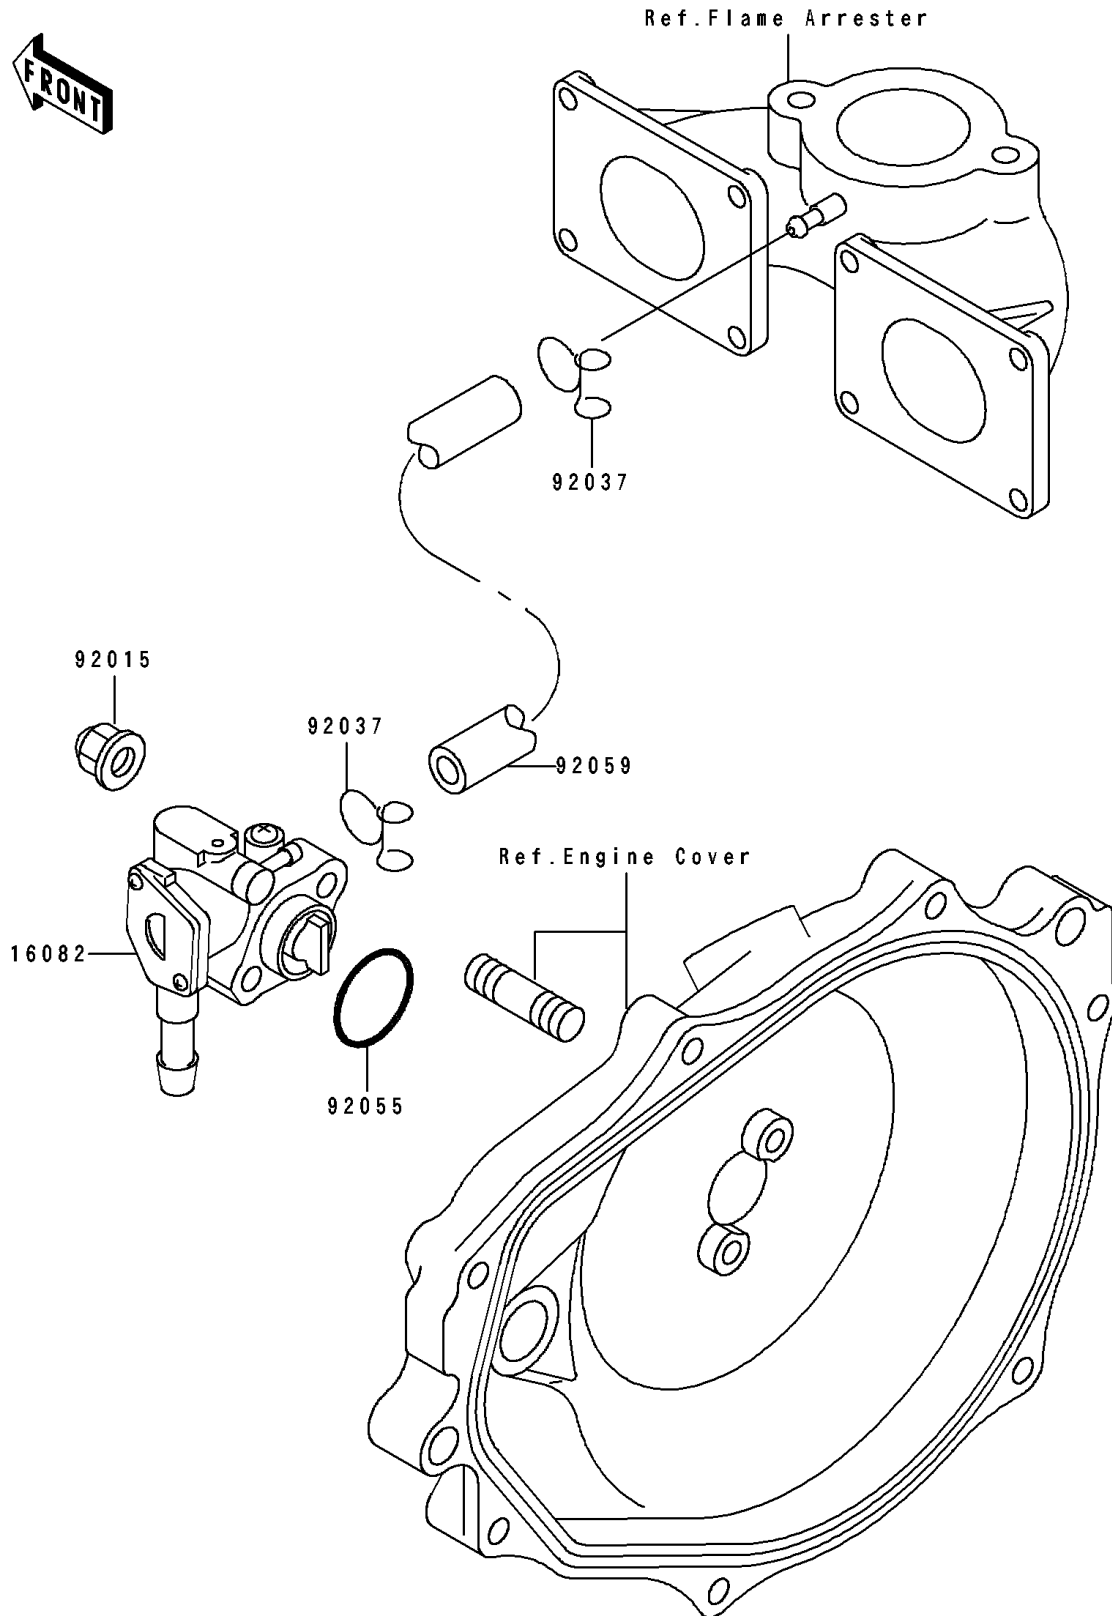

# 1992 TS PARTS DIAGRAM

Oil Pump

E1710

# 1992 TS PARTS LIST

## Oil Pump

ITEM NAME	PART NUMBER	QUANTITY
PUMP-ASSY-OIL (Ref # 16082)	16082-3710	1
NUT,CAP,6MM (Ref # 92015)	92015-1385	2
CLAMP (Ref # 92037)	92037-3722	2
RING-O,19.5X1.5 (Ref # 92055)	92055-055	1
TUBE,3X6X380 (Ref # 92059)	92059-3755	1