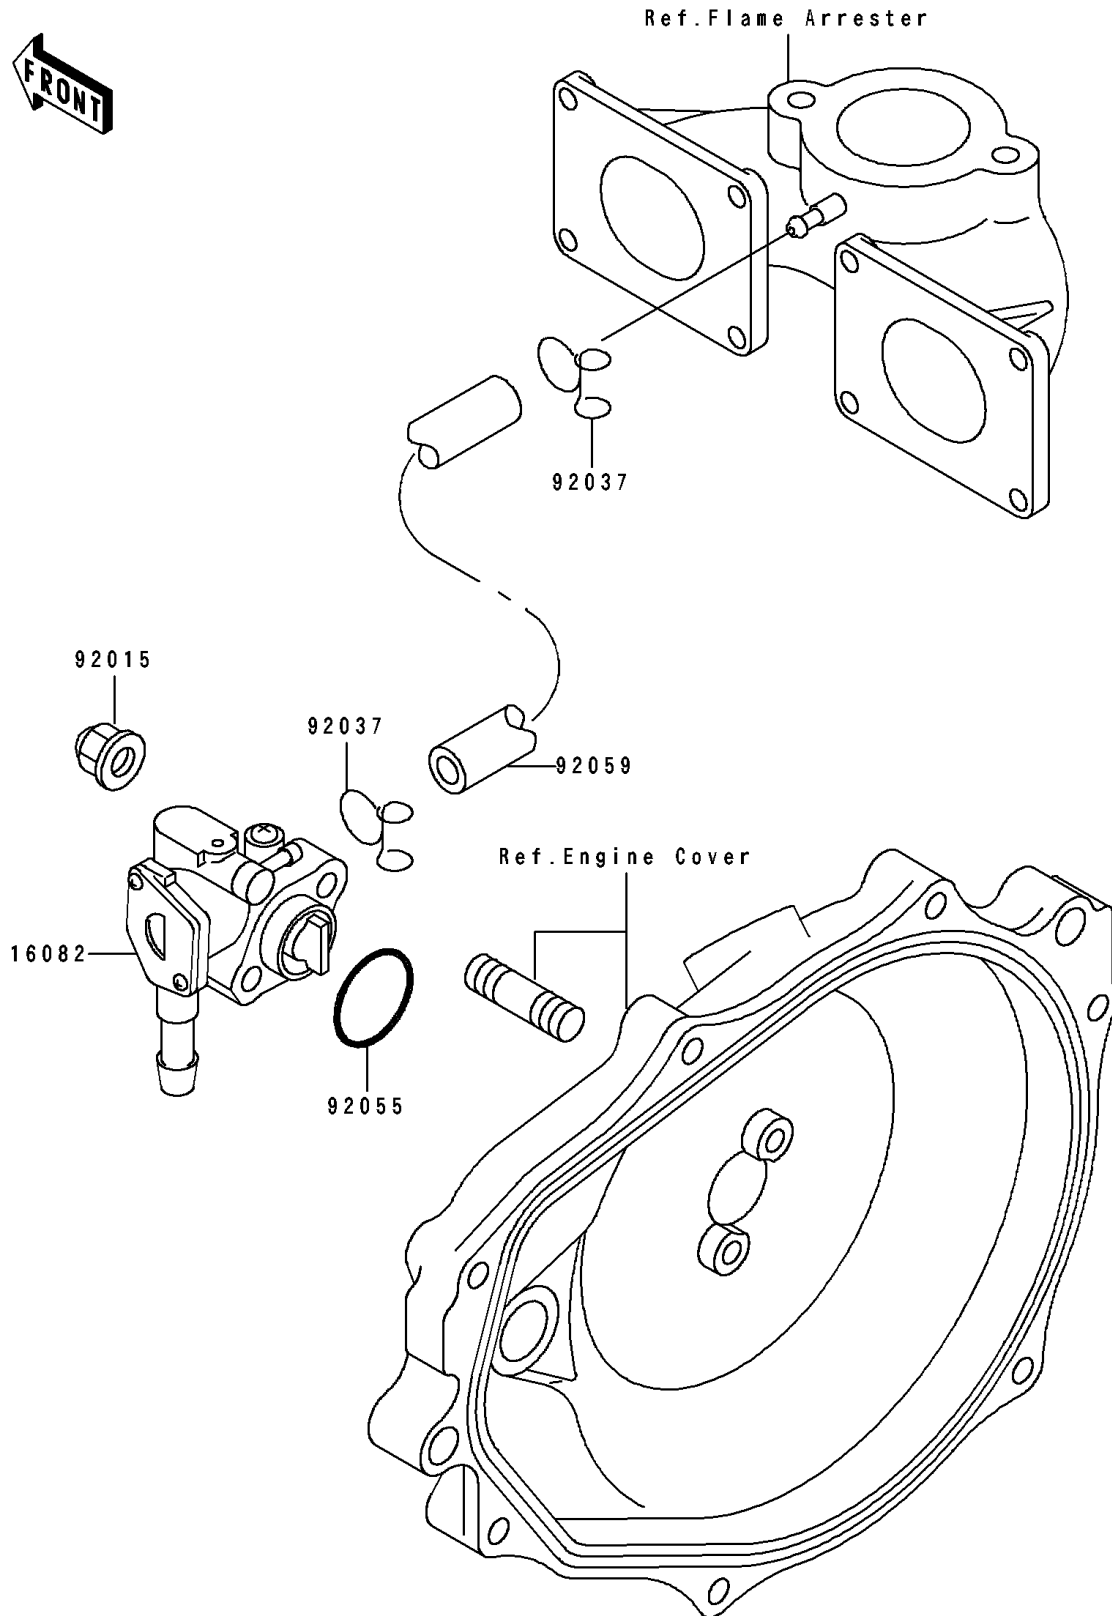

1992 TS PARTS DIAGRAM

Oil Pump

E1710

1992 TS PARTS LIST

Oil Pump

ITEM NAME	PART NUMBER	QUANTITY
PUMP-ASSY-OIL (Ref # 16082)	16082-3710	1
NUT,CAP,6MM (Ref # 92015)	92015-1385	2
CLAMP (Ref # 92037)	92037-3722	2
RING-O,19.5X1.5 (Ref # 92055)	92055-055	1
TUBE,3X6X380 (Ref # 92059)	92059-3755	1