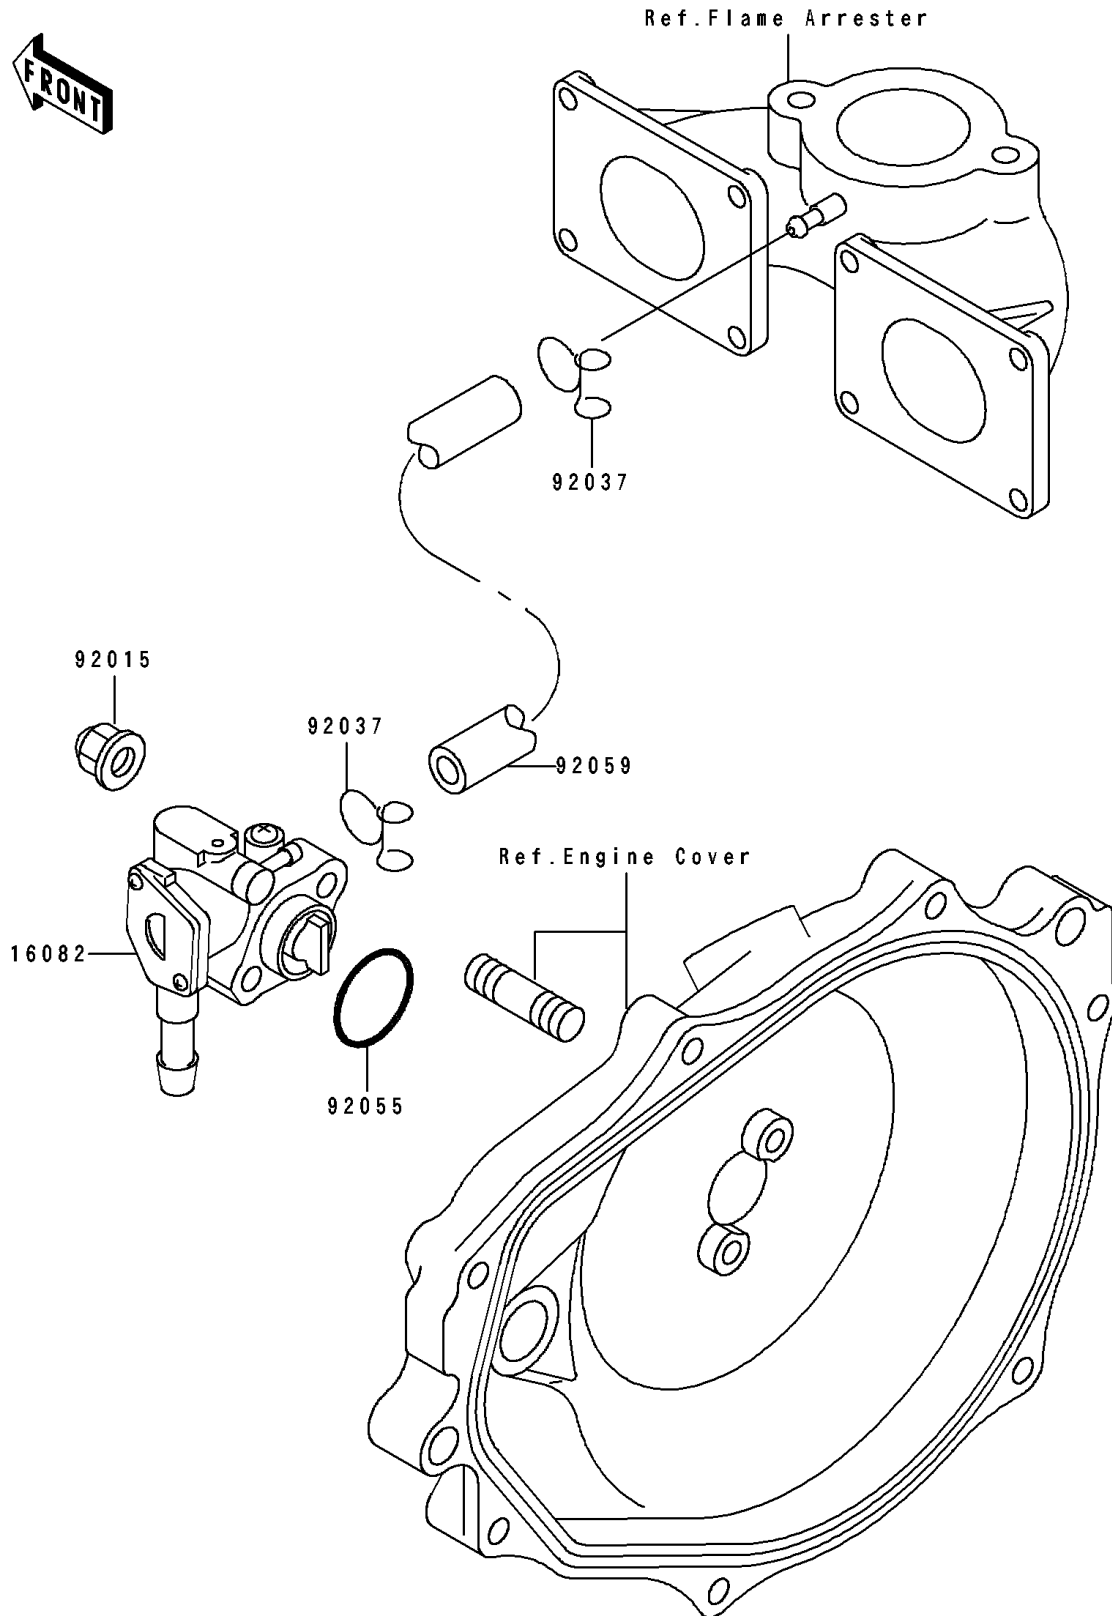

# 1993 TS PARTS DIAGRAM

Oil Pump

E1710

# 1993 TS PARTS LIST

## Oil Pump

ITEM NAME	PART NUMBER	QUANTITY
PUMP-ASSY-OIL (Ref # 16082)	16082-3710	1
NUT,CAP,6MM (Ref # 92015)	92015-1385	2
CLAMP (Ref # 92037)	92037-3722	2
RING-O,19.5X1.5 (Ref # 92055)	92055-055	1
TUBE,3X6X380 (Ref # 92059)	92059-3755	1