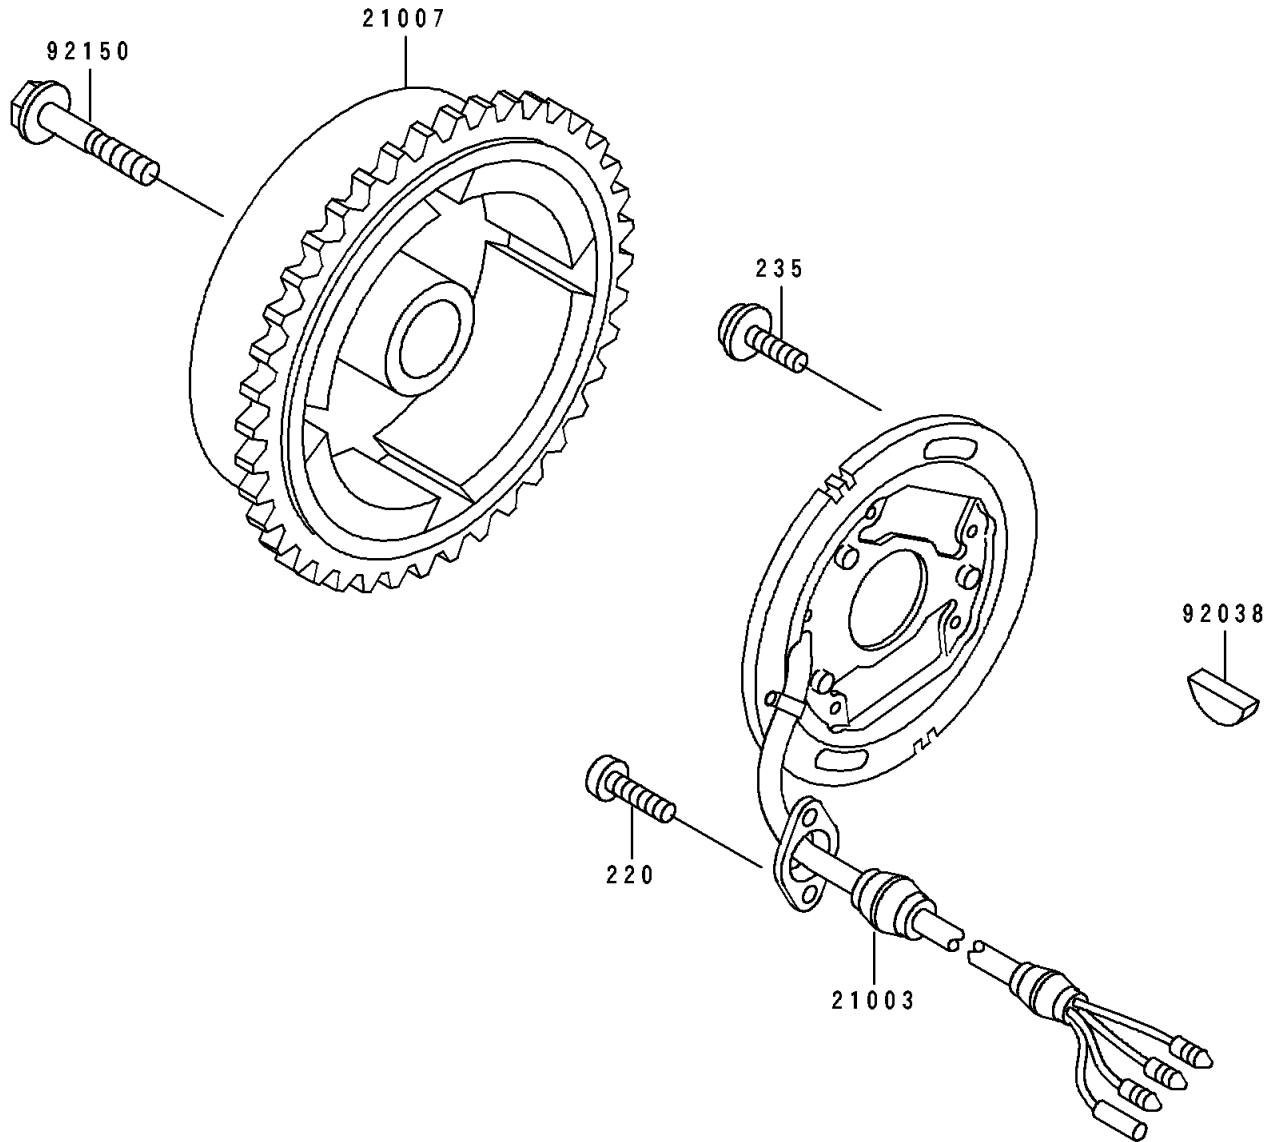

1992 TS PARTS DIAGRAM

Generator

E1810

1992 TS PARTS LIST

Generator

ITEM NAME	PART NUMBER	QUANTITY
STATOR (Ref # 21003)	21003-3718	1
ROTOR,MAGNETO (Ref # 21007)	21007-3710	1
KEY,WOODRUFF (Ref # 92038)	92038-001	1
BOLT (Ref # 92150)	92150-3806	1
SCREW-PAN-CROS (Ref # 220)	220B0512	2
SCREW-PAN-WP-CROS (Ref # 235)	235B0616	2