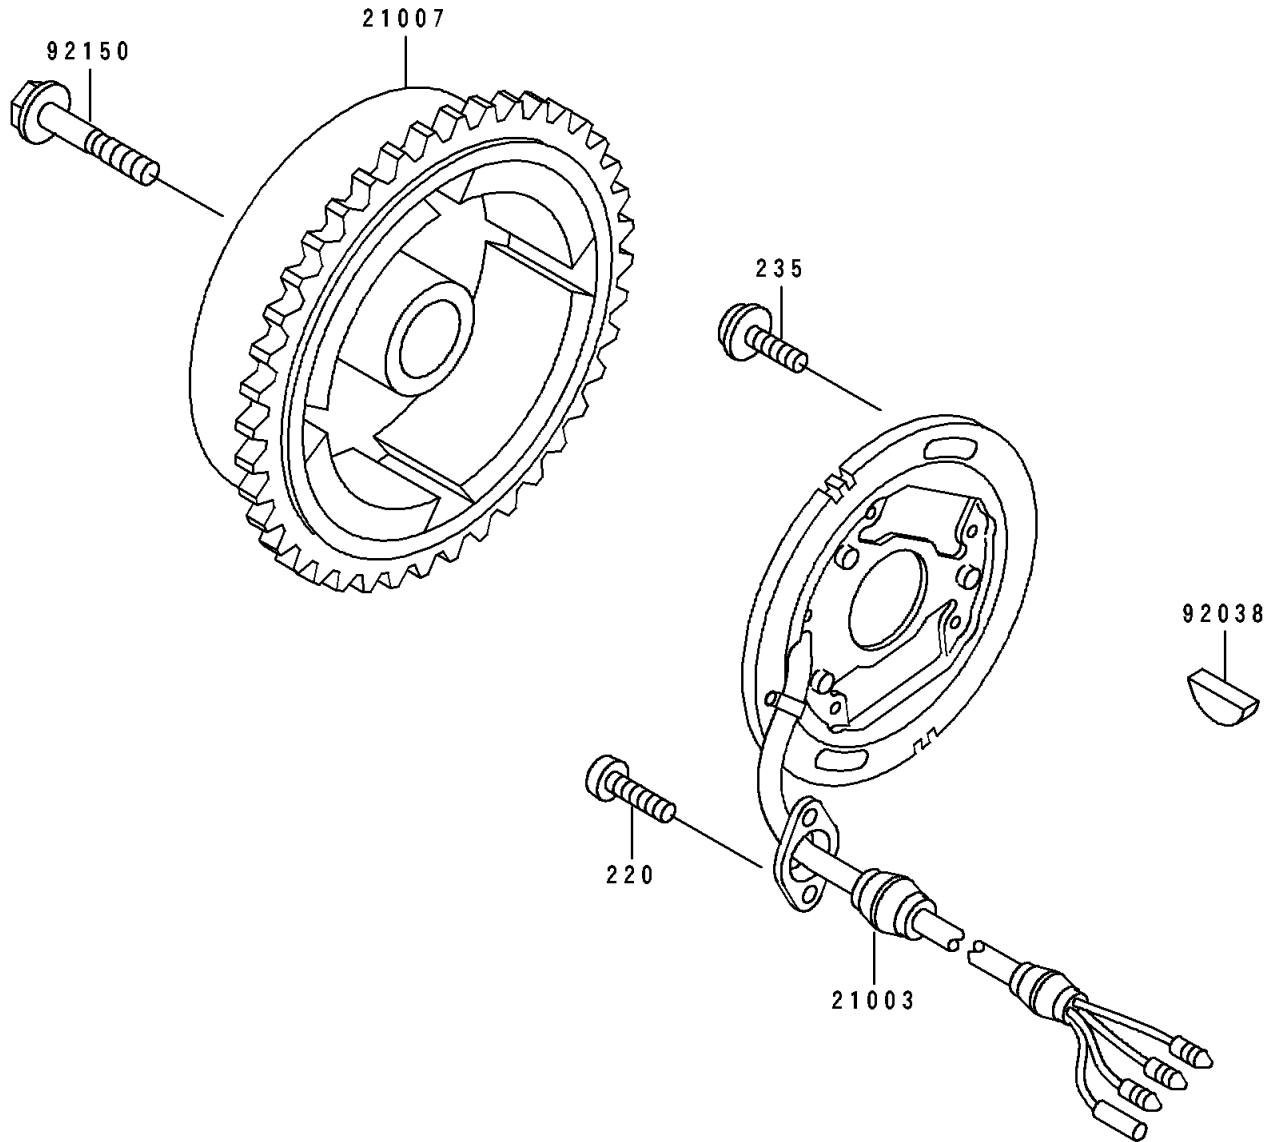

1995 TS PARTS DIAGRAM

Generator

E1810

1995 TS PARTS LIST

Generator

ITEM NAME	PART NUMBER	QUANTITY
STATOR (Ref # 21003)	21003-3718	1
ROTOR,MAGNETO (Ref # 21007)	21007-3710	1
KEY,WOODRUFF (Ref # 92038)	92038-001	1
BOLT (Ref # 92150)	92150-3806	1
SCREW-PAN-CROS (Ref # 220)	220B0512	2
SCREW-PAN-WP-CROS (Ref # 235)	235B0616	2