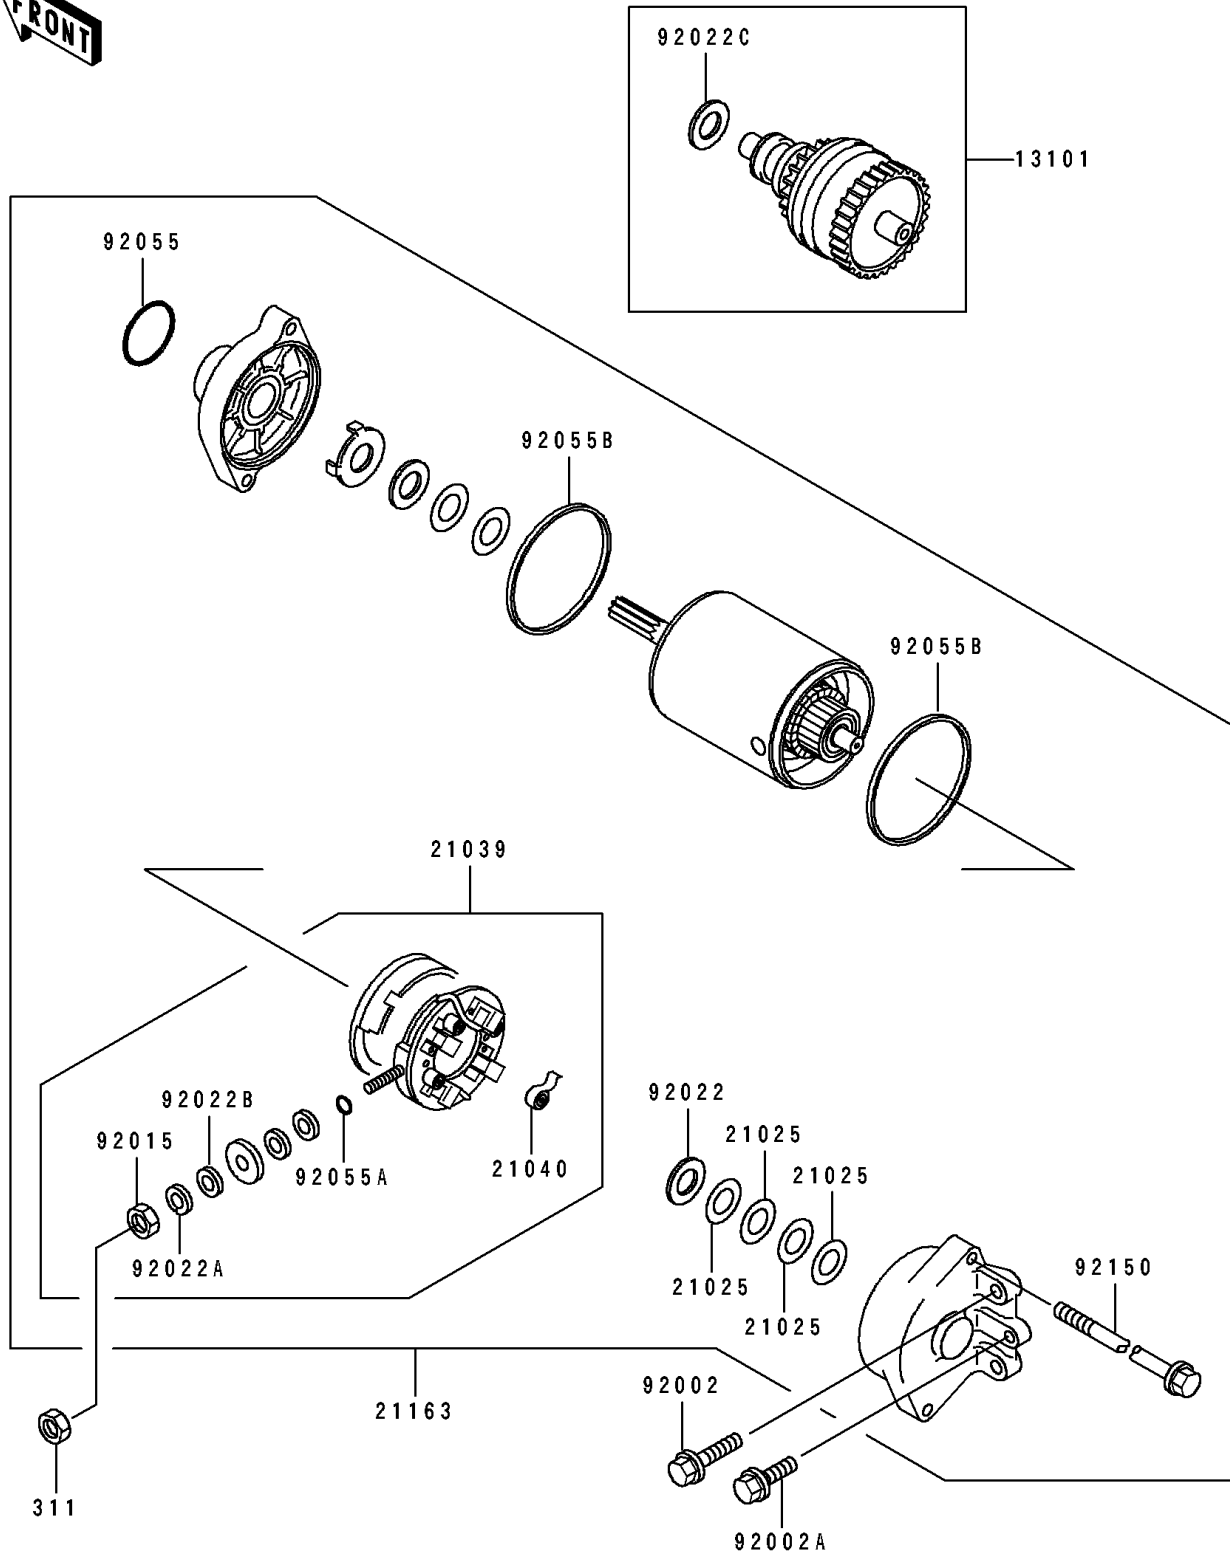

1992 TS PARTS DIAGRAM

Starter Motor

E1840

1992 TS PARTS LIST

Starter Motor

ITEM NAME	PART NUMBER	QUANTITY
GEAR-ASSY (Ref # 13101)	13101-3706	1
WASHER,9.1X18X0.2 (Ref # 21025)	21025-011	4
BRUSH,CARBON (Ref # 21039)	21039-3703	1
SPRING-BRUSH (Ref # 21040)	21040-1055	4
STARTER-ELECTRIC (Ref # 21163)	21163-3709	1
BOLT,6X25 (Ref # 92002)	92002-3714	2
BOLT,6X12 (Ref # 92002A)	92002-3763	1
NUT,6MM (Ref # 92015)	92015-3710	1
WASHER,9.1X18X0.8 (Ref # 92022)	92022-1132	1
WASHER,6MM (Ref # 92022A)	92022-3711	1
WASHER,6MM (Ref # 92022B)	92022-3713	1
WASHER,12X24X1.0 (Ref # 92022C)	92022-3731	1
RING-O (Ref # 92055)	92055-1276	1
RING-O,4.5X2.0 (Ref # 92055A)	92055-1370	1
RING-O,STARTER MOTOR (Ref # 92055B)	92055-1381	2
BOLT (Ref # 92150)	92150-3772	2
NUT-HEX,6MM (Ref # 311)	311R0600	1