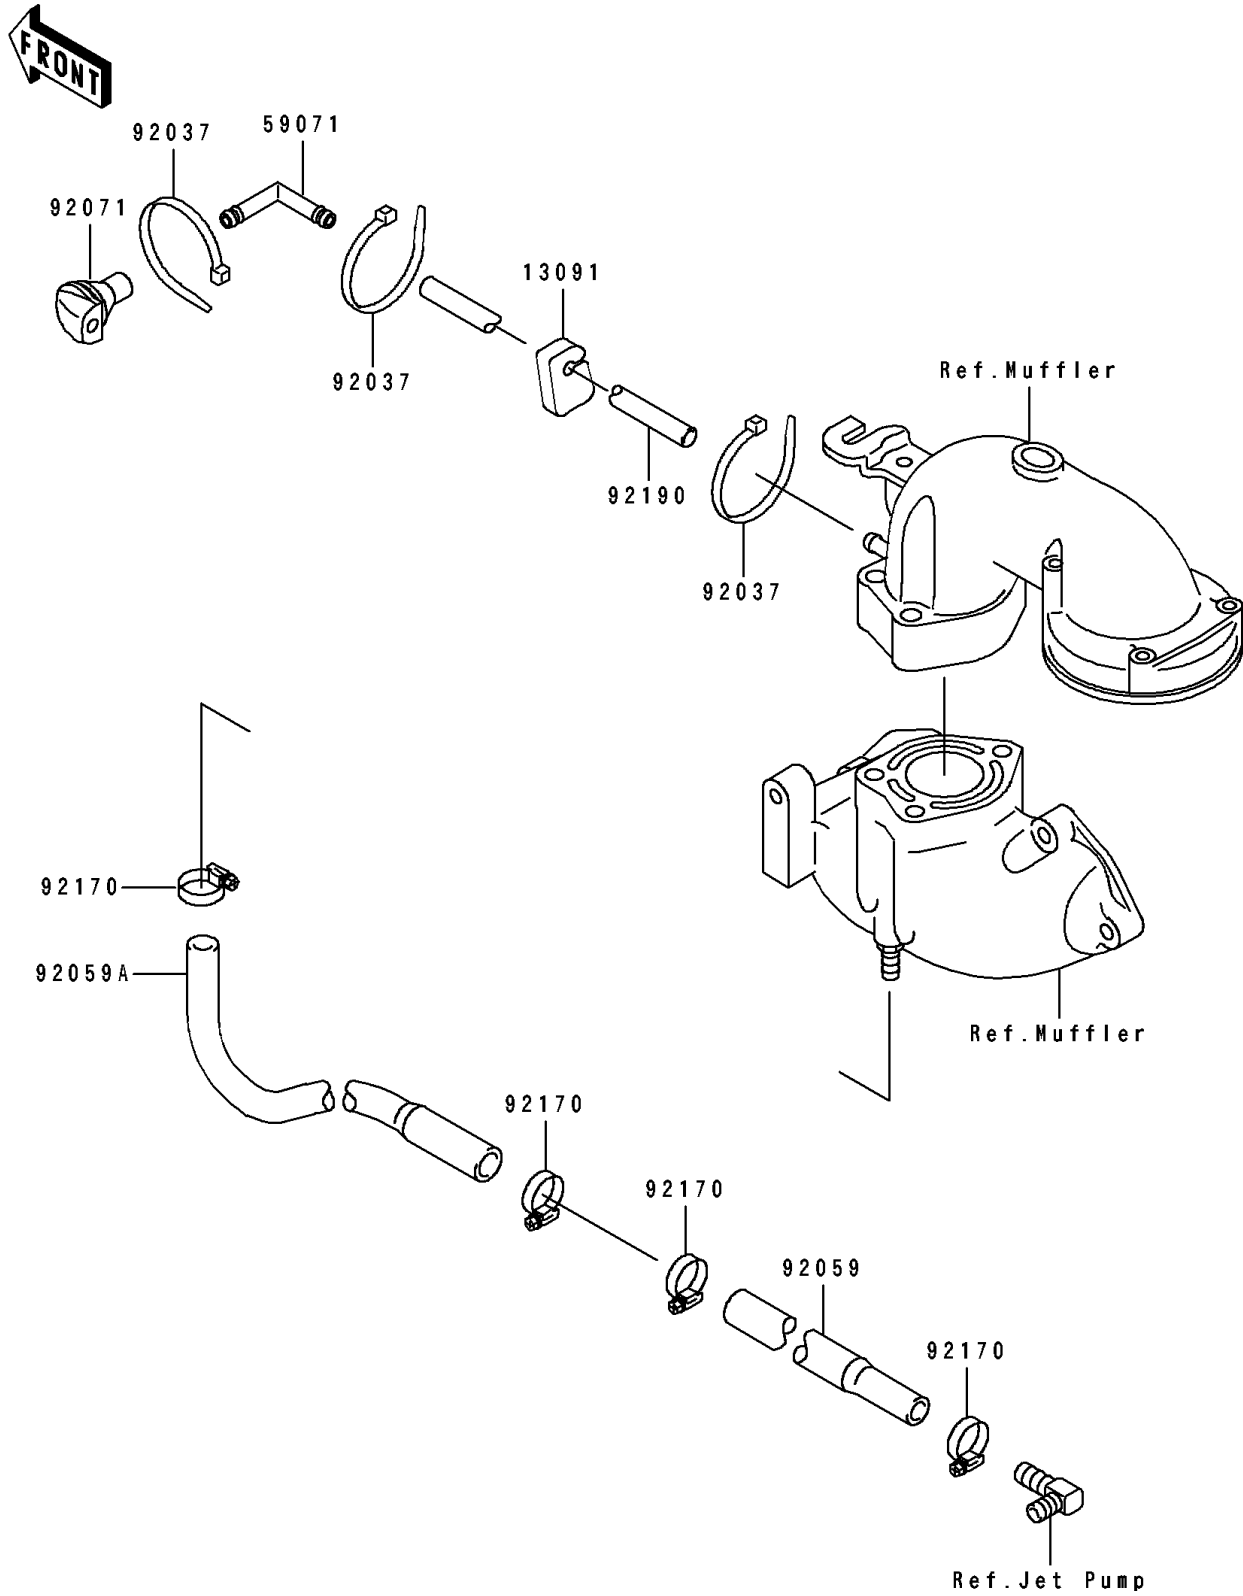

1992 TS PARTS DIAGRAM

Cooling

E3035

1992 TS PARTS LIST

Cooling

ITEM NAME	PART NUMBER	QUANTITY
HOLDER (Ref # 13091)	13091-3712	1
JOINT (Ref # 59071)	59071-3706	1
CLAMP (Ref # 92037)	92037-1173	3
TUBE,HULL-PUMP (Ref # 92059)	92059-3890	1
TUBE,HULL-ENGINE (Ref # 92059A)	92059-3891	1
GROMMET (Ref # 92071)	92071-3736	1
CLAMP (Ref # 92170)	92170-3718	4
TUBE,5.8X10.8X1500 (Ref # 92190)	92190-3916	1