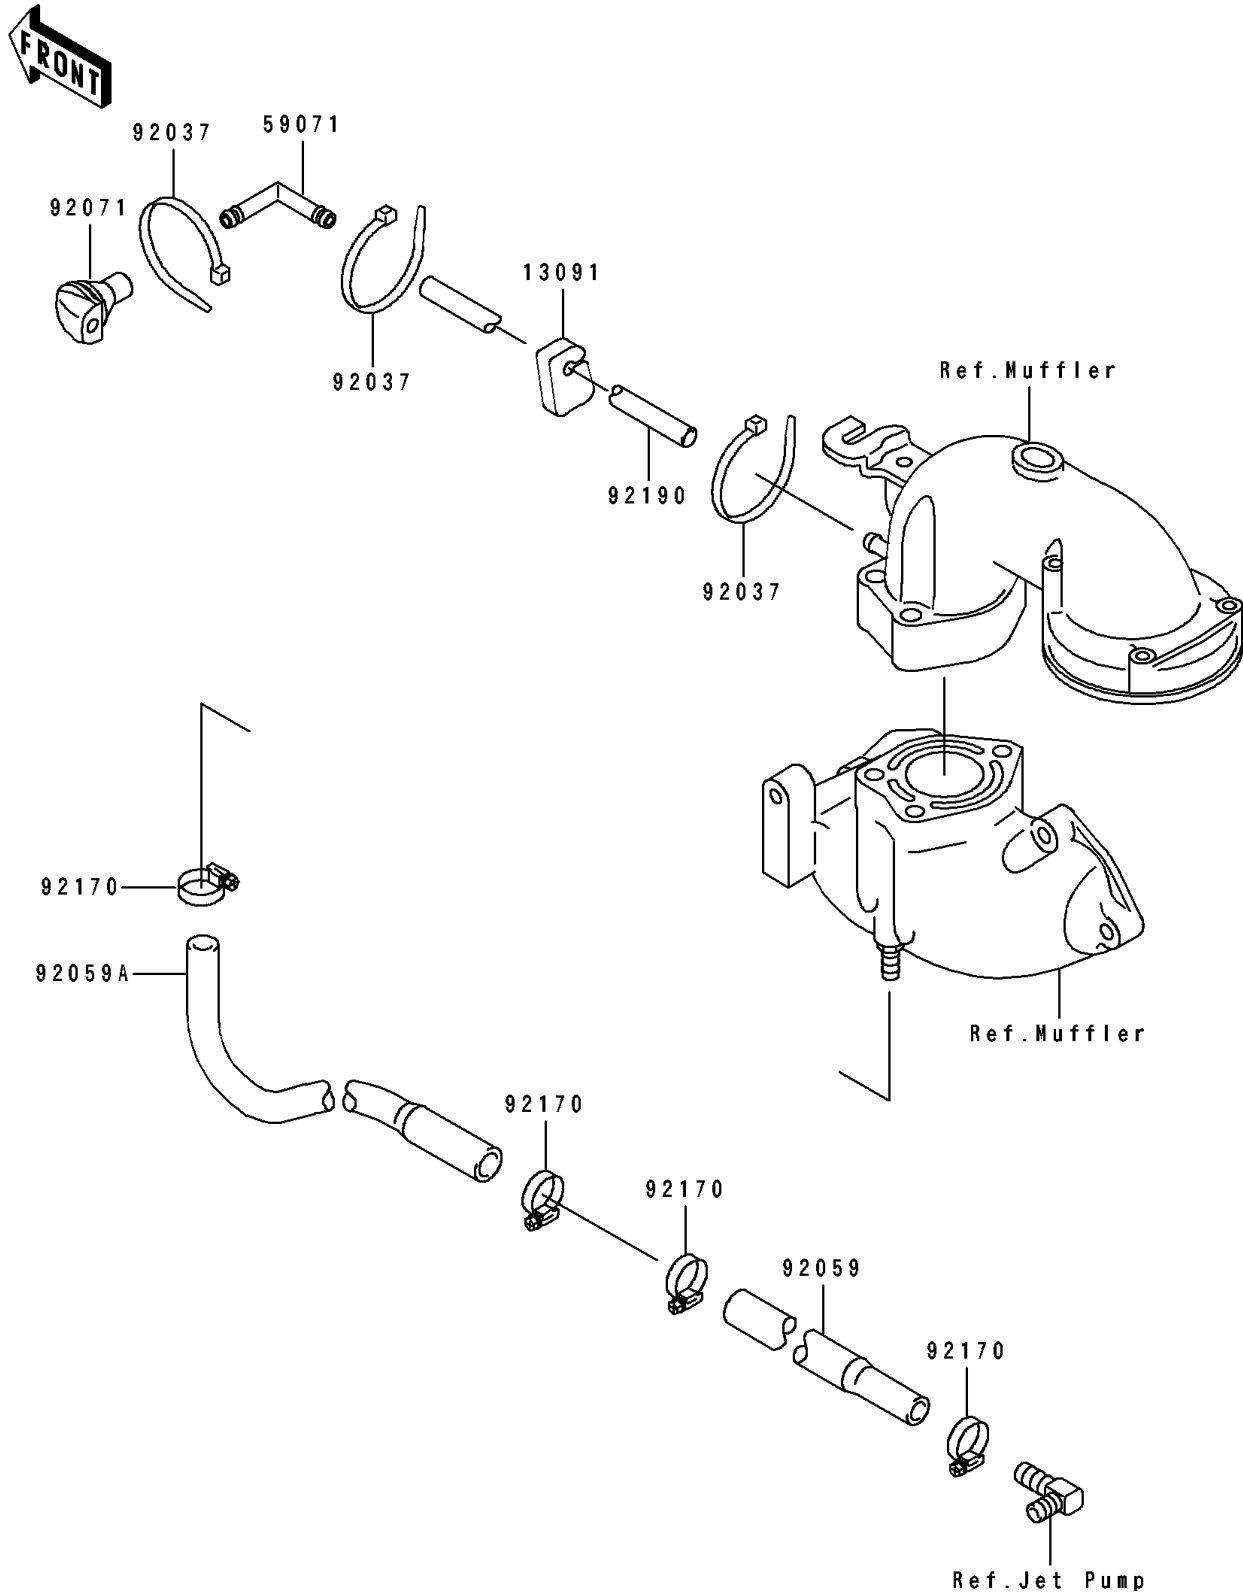

1994 TS PARTS DIAGRAM

Cooling

E3035

1994 TS PARTS LIST

Cooling

ITEM NAME	PART NUMBER	QUANTITY
HOLDER (Ref # 13091)	13091-3712	1
JOINT (Ref # 59071)	59071-3706	1
CLAMP (Ref # 92037)	92037-1173	3
TUBE,HULL-PUMP (Ref # 92059)	92059-3890	1
TUBE,HULL-ENGINE (Ref # 92059A)	92059-3891	1
GROMMET (Ref # 92071)	92071-3736	1
CLAMP (Ref # 92170)	92170-3718	4
TUBE,5.8X10.8X1500 (Ref # 92190)	92190-3916	1