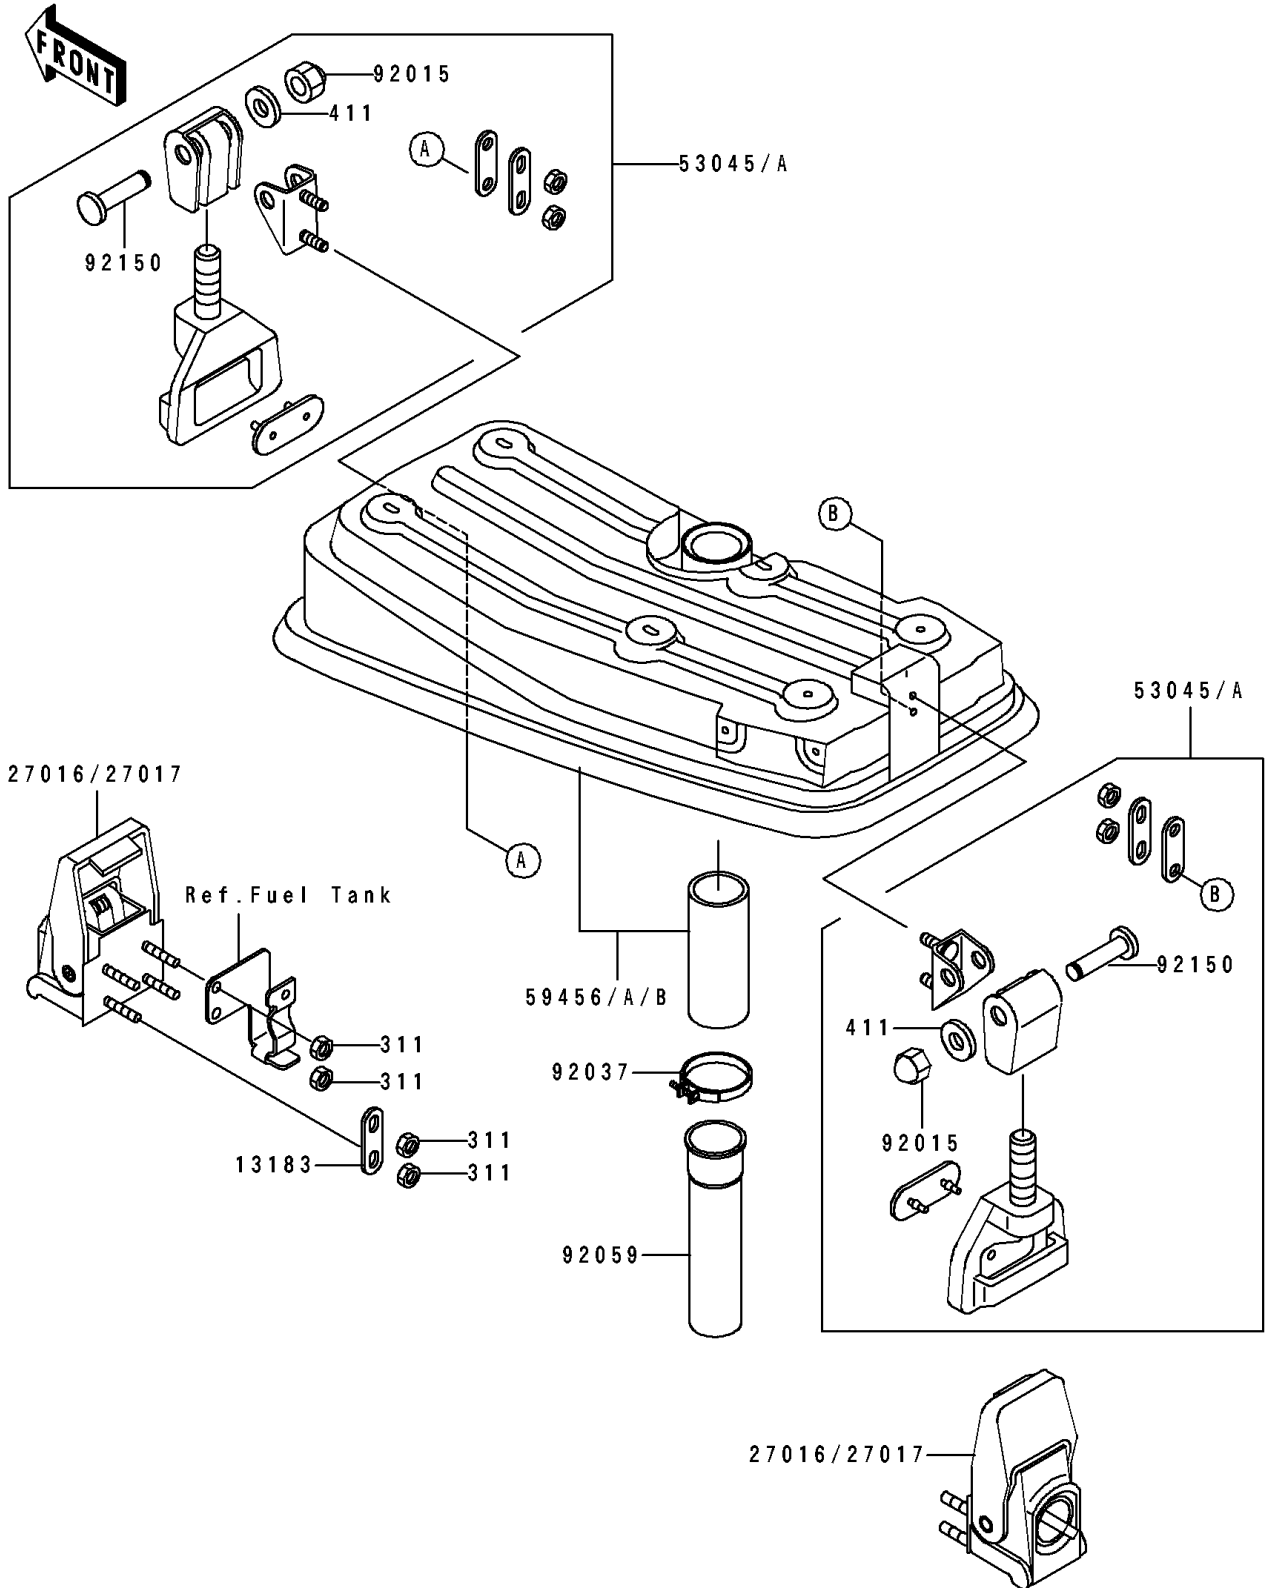

1992 TS PARTS DIAGRAM

Engine Hood

F 31 42

1992 TS PARTS LIST

Engine Hood

ITEM NAME	PART NUMBER	QUANTITY
PLATE (Ref # 13183)	13183-3759	3
LOCK,HULL (Ref # 27017)	27017-3706	2
HOOK-ASSY,HOOD (Ref # 53045)	53045-3703	2
HOOD-COMP-ENGINE,M.M.BLUE (Ref # 59456)	59456-3725-TA	1
NUT,CAP,6MM (Ref # 92015)	92015-3755	2
CLAMP (Ref # 92037)	92037-3738	1
TUBE (Ref # 92059)	92059-3803	1
BOLT (Ref # 92150)	92150-3793	2
NUT-HEX,5MM (Ref # 311)	311R0500	8
WASHER-PLAIN,6MM (Ref # 411)	411S0600	2