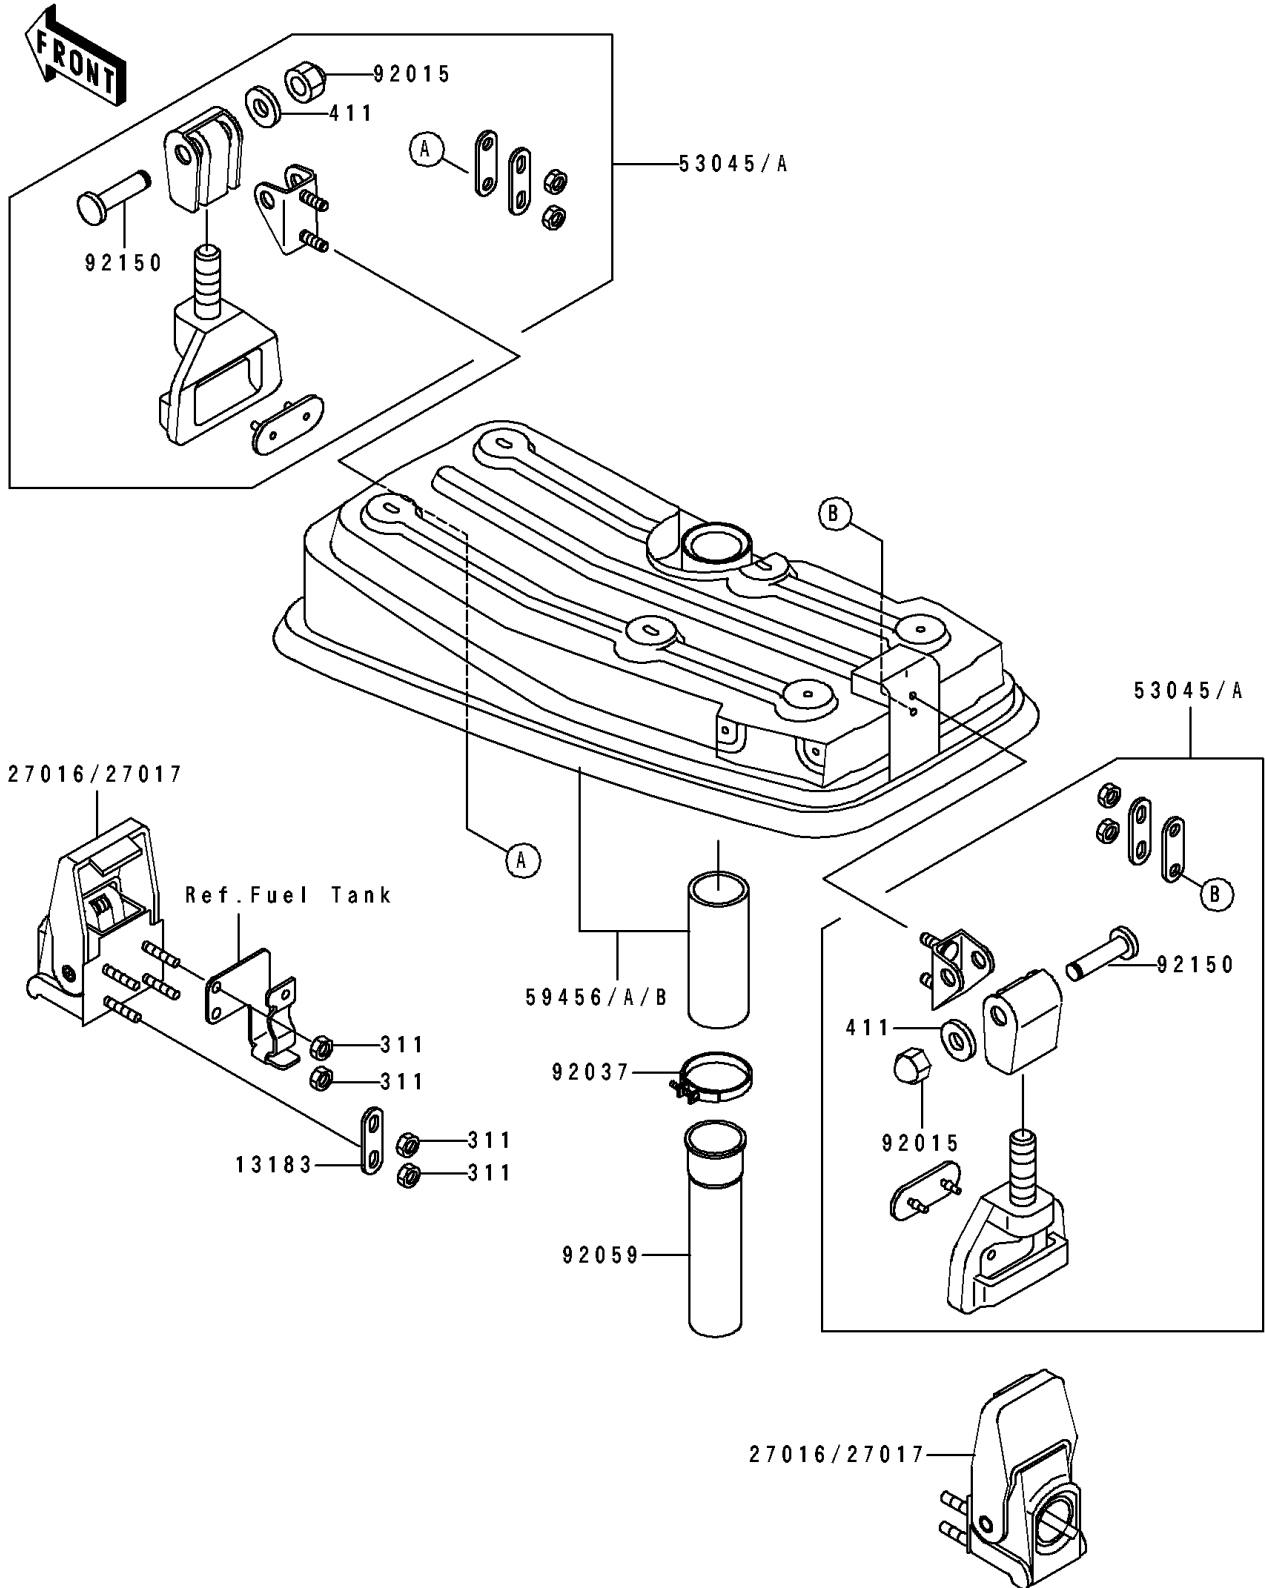

1993 TS PARTS DIAGRAM

Engine Hood

F 31 4 2

1993 TS PARTS LIST

Engine Hood

ITEM NAME	PART NUMBER	QUANTITY
PLATE (Ref # 13183)	13183-3759	4
LOCK-ASSY,HULL (Ref # 27016)	27016-3728	2
HOOK-ASSY,HOOD (Ref # 53045A)	53045-3705	2
HOOD-COMP-ENGINE,BLUE 41 (Ref # 59456A)	59456-3725-TR	1
NUT,CAP,6MM (Ref # 92015)	92015-3755	2
CLAMP (Ref # 92037)	92037-3738	1
TUBE (Ref # 92059)	92059-3803	1
BOLT (Ref # 92150)	92150-3793	2
NUT-HEX,5MM (Ref # 311)	311R0500	8
WASHER-PLAIN,6MM (Ref # 411)	411S0600	2