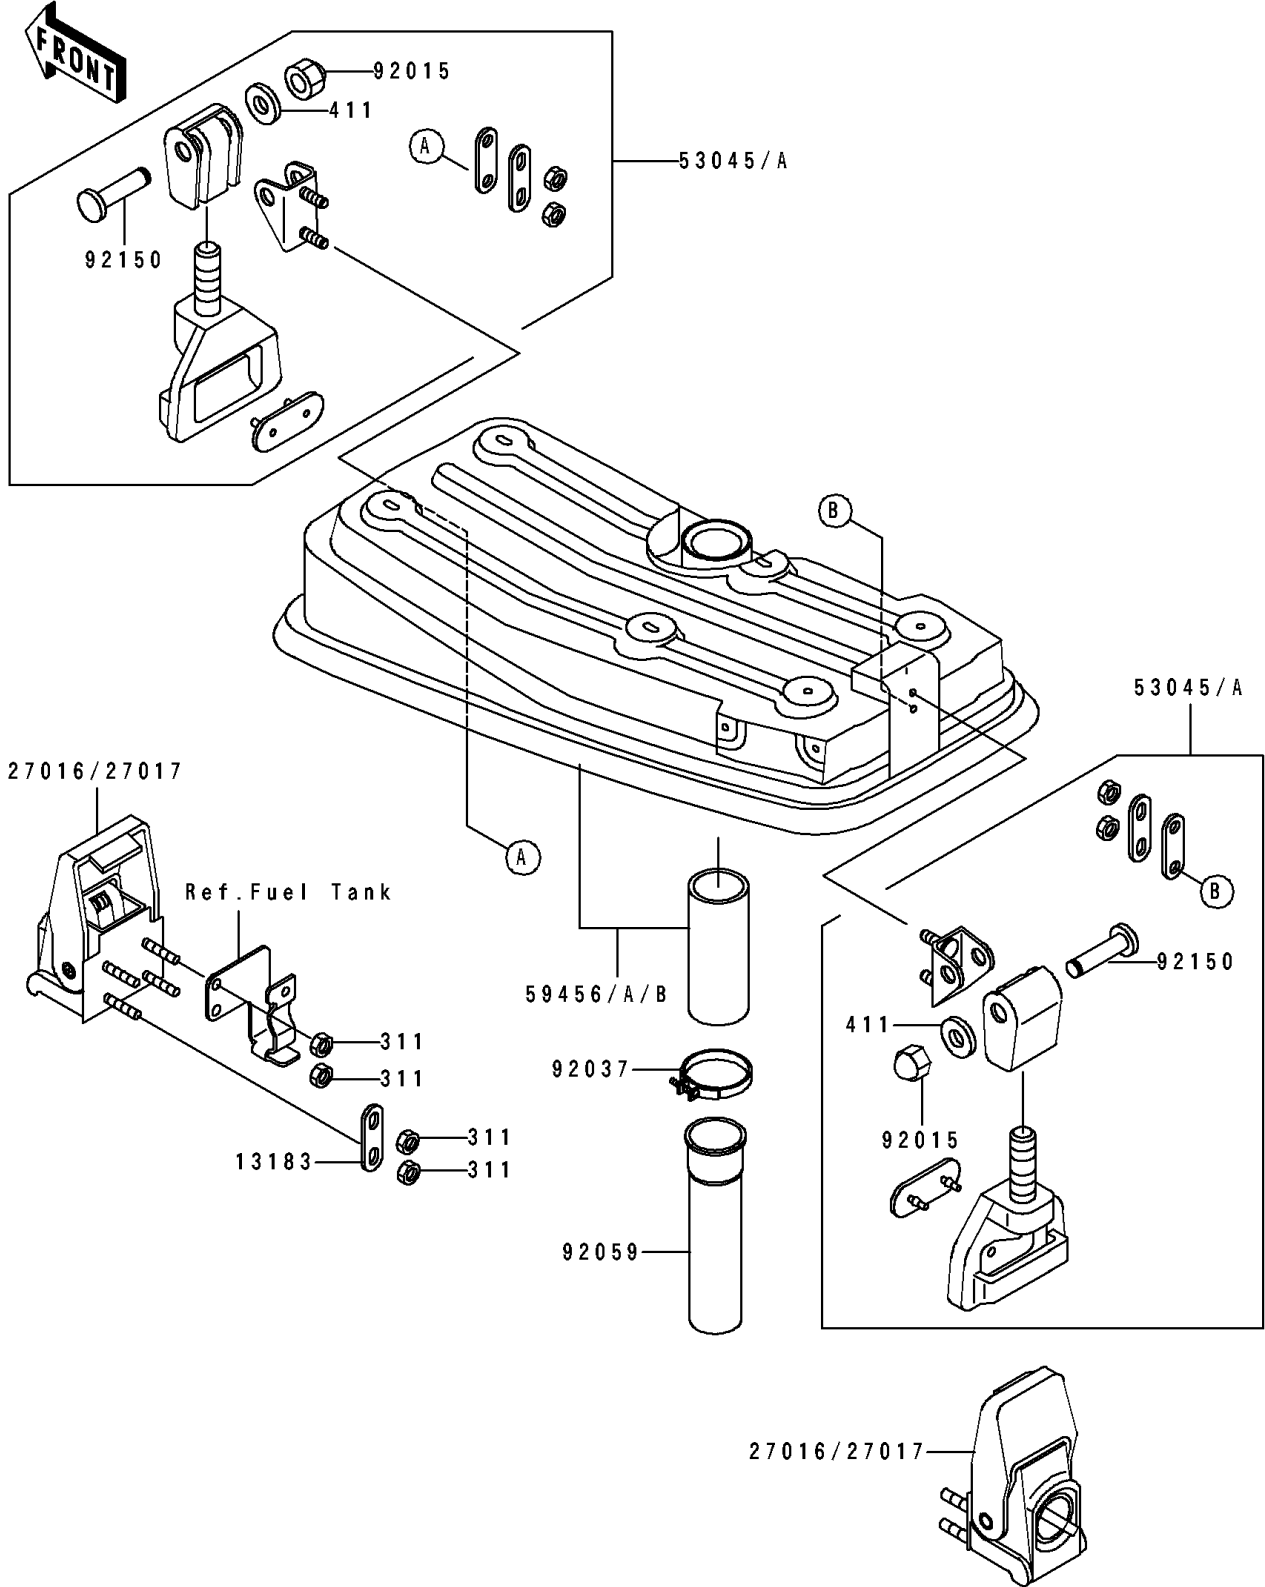

1993 TS PARTS DIAGRAM

Engine Hood

F 31 42

1993 TS PARTS LIST

Engine Hood

ITEM NAME	PART NUMBER	QUANTITY
PLATE (Ref # 13183)	13183-3759	4
LOCK-ASSY,HULL (Ref # 27016)	27016-3728	2
HOOK-ASSY,HOOD (Ref # 53045A)	53045-3705	2
HOOD-COMP-ENGINE,BLUE 41 (Ref # 59456A)	59456-3725-TR	1
NUT,CAP,6MM (Ref # 92015)	92015-3755	2
CLAMP (Ref # 92037)	92037-3738	1
TUBE (Ref # 92059)	92059-3803	1
BOLT (Ref # 92150)	92150-3793	2
NUT-HEX,5MM (Ref # 311)	311R0500	8
WASHER-PLAIN,6MM (Ref # 411)	411S0600	2