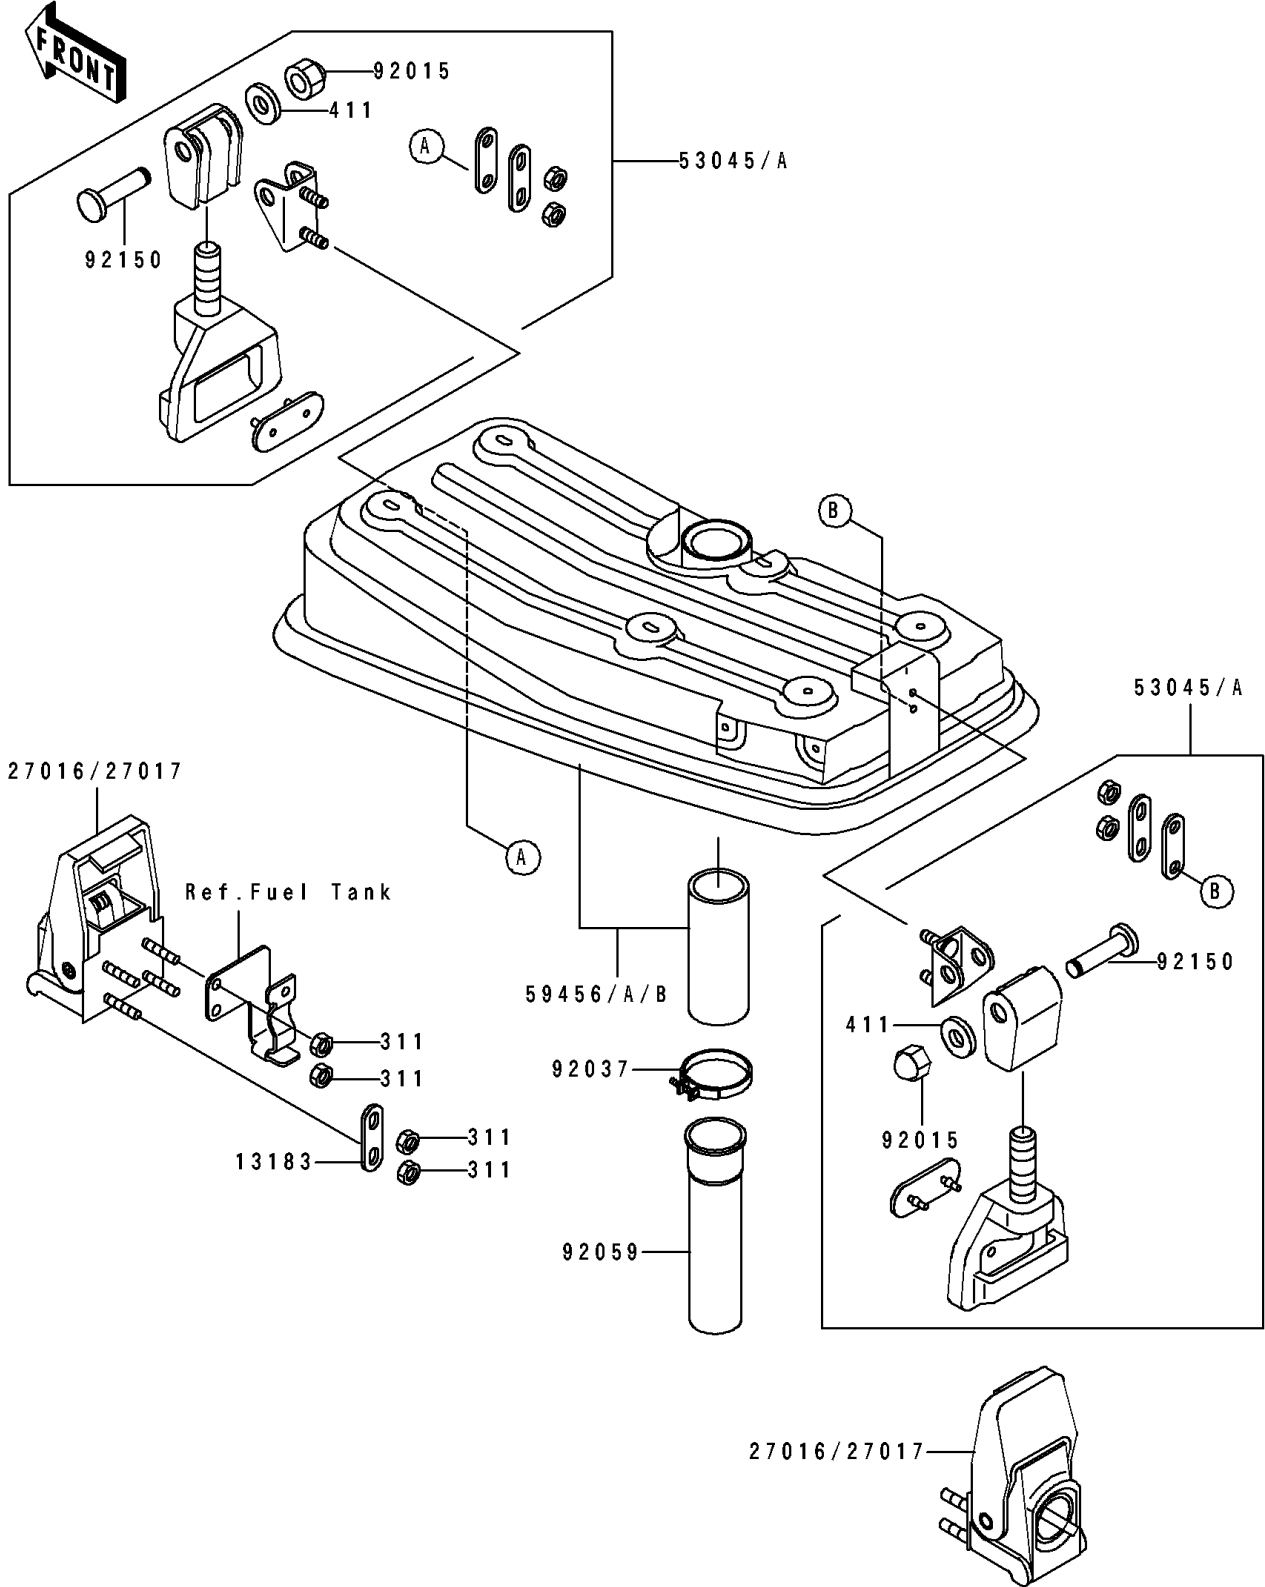

# 1994 TS PARTS DIAGRAM

Engine Hood

F 31 4 2

# 1994 TS PARTS LIST

## Engine Hood

ITEM NAME	PART NUMBER	QUANTITY
PLATE (Ref # 13183)	13183-3759	4
LOCK-ASSY,HULL (Ref # 27016)	27016-3728	2
HOOK-ASSY,HOOD (Ref # 53045A)	53045-3705	2
HOOD-COMP-ENGINE,P.T.GREEN (Ref # 59456B)	59456-3726-TZ	1
NUT,CAP,6MM (Ref # 92015)	92015-3755	2
CLAMP (Ref # 92037)	92037-3738	1
TUBE (Ref # 92059)	92059-3803	1
BOLT (Ref # 92150)	92150-3793	2
NUT-HEX,5MM (Ref # 311)	311R0500	8
WASHER-PLAIN,6MM (Ref # 411)	411S0600	2