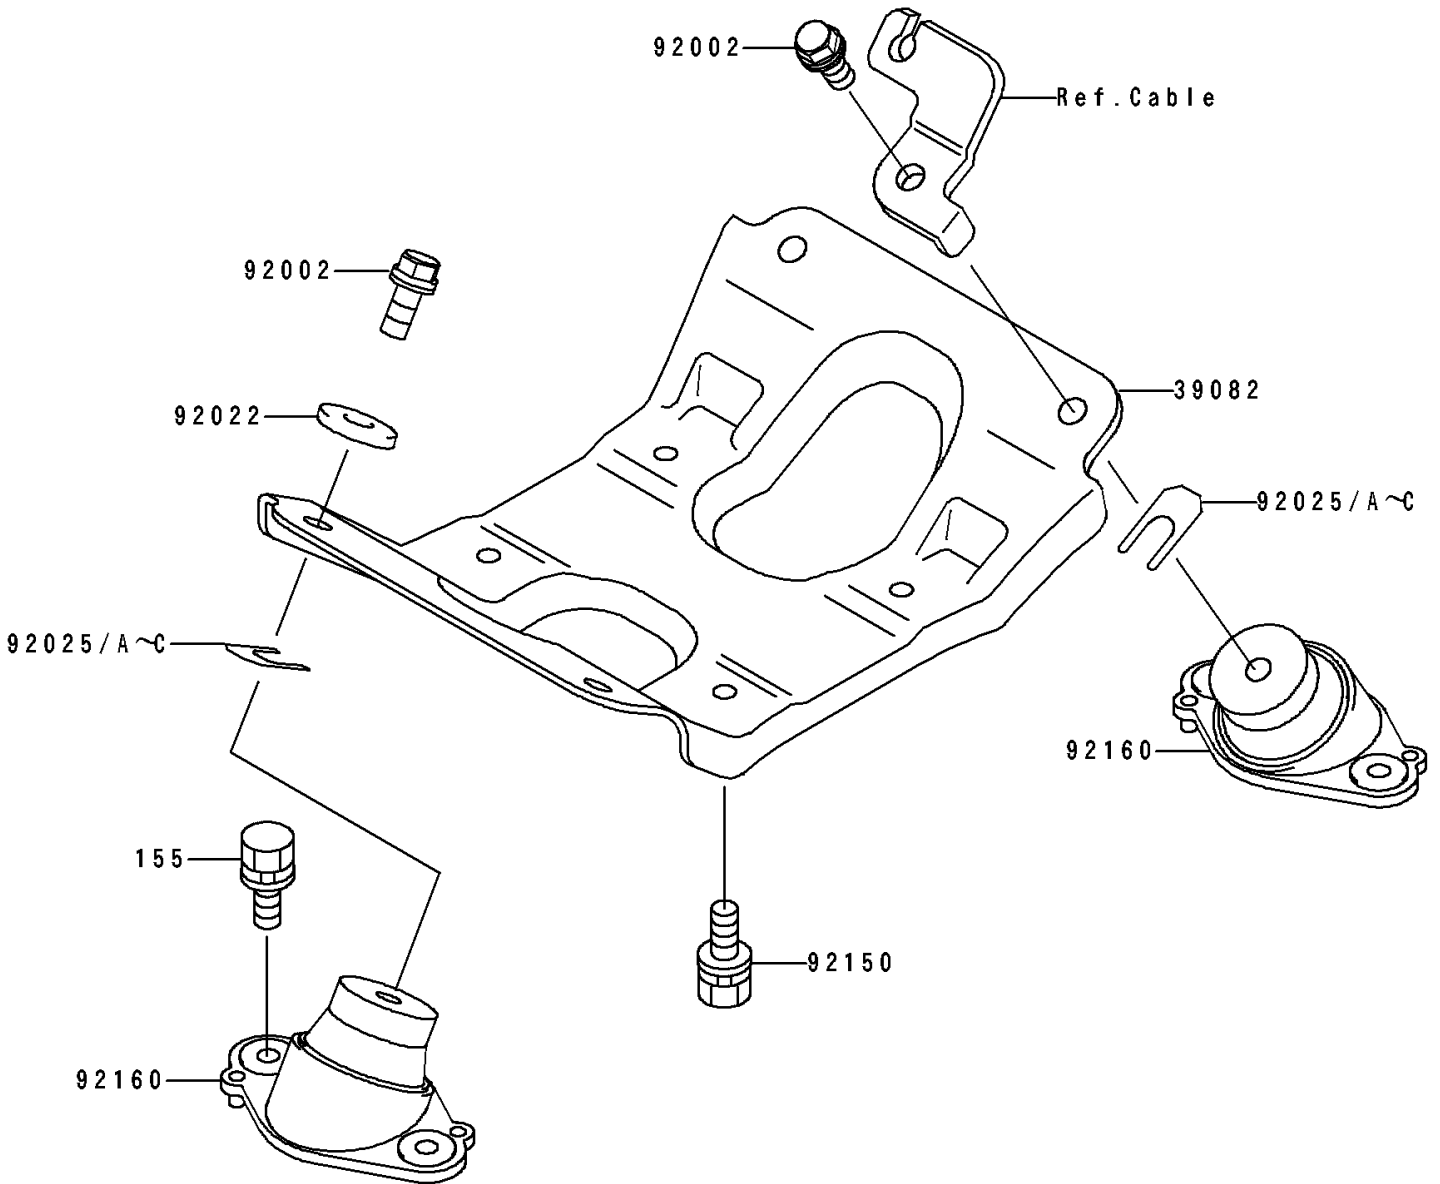

1992 TS PARTS DIAGRAM

Engine Mount

F3144

1992 TS PARTS LIST

Engine Mount

ITEM NAME	PART NUMBER	QUANTITY
MOUNT-ENGINE (Ref # 39082)	39082-3705	1
BOLT,10X25 (Ref # 92002)	92002-3770	4
WASHER,32X10.5X4 (Ref # 92022)	92022-3023	3
SHIM,T=0.3MM (Ref # 92025)	92025-3705	AR
SHIM,T=0.5MM (Ref # 92025A)	92025-3706	AR
SHIM,T=1.0MM (Ref # 92025B)	92025-3707	AR
SHIM,T=1.5MM (Ref # 92025C)	92025-3708	AR
BOLT,10X25 (Ref # 92150)	92150-3818	4
DAMPER,ENGINE MOUNT (Ref # 92160)	92160-3757	4
BOLT-WSP-SMALL,8X20 (Ref # 155)	155R0820	8