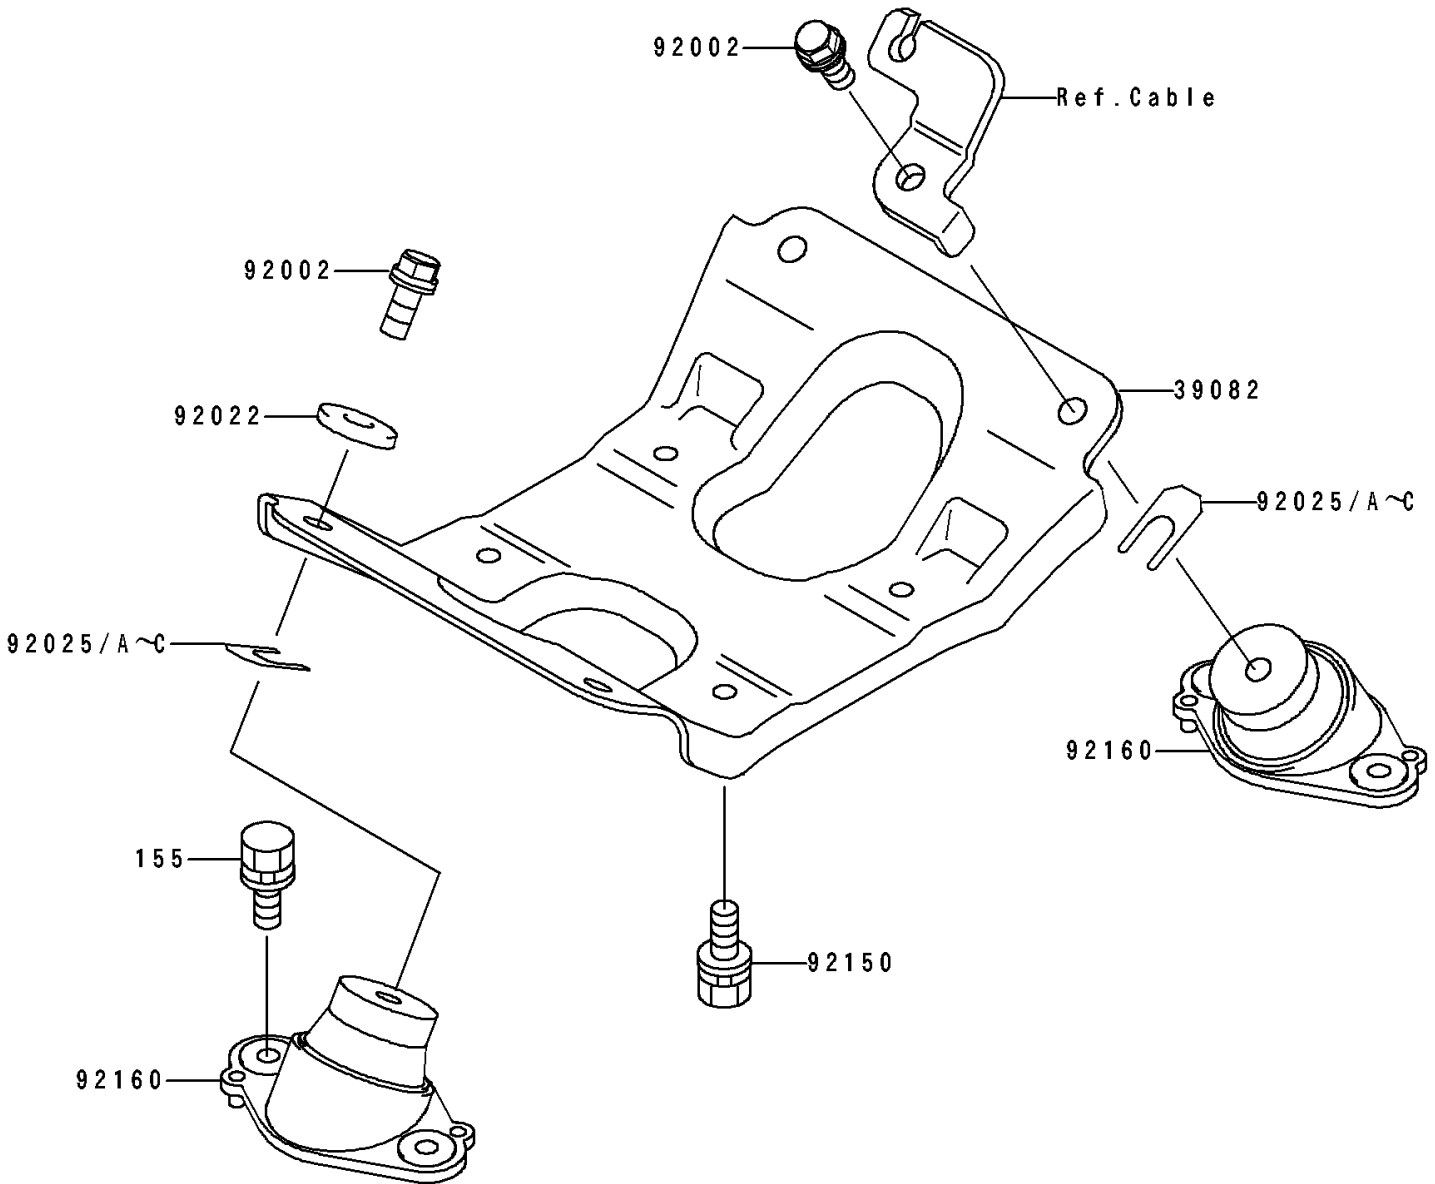

# 1993 TS PARTS DIAGRAM

Engine Mount

F3144

## 1993 TS PARTS LIST

### Engine Mount

ITEM NAME	PART NUMBER	QUANTITY
MOUNT-ENGINE (Ref # 39082)	39082-3705	1
BOLT,10X25 (Ref # 92002)	92002-3770	4
WASHER,32X10.5X4 (Ref # 92022)	92022-3023	3
SHIM,T=0.3MM (Ref # 92025)	92025-3705	AR
SHIM,T=0.5MM (Ref # 92025A)	92025-3706	AR
SHIM,T=1.0MM (Ref # 92025B)	92025-3707	AR
SHIM,T=1.5MM (Ref # 92025C)	92025-3708	AR
BOLT,10X25 (Ref # 92150)	92150-3818	4
DAMPER,ENGINE MOUNT (Ref # 92160)	92160-3757	4
BOLT-WSP-SMALL,8X20 (Ref # 155)	155R0820	8