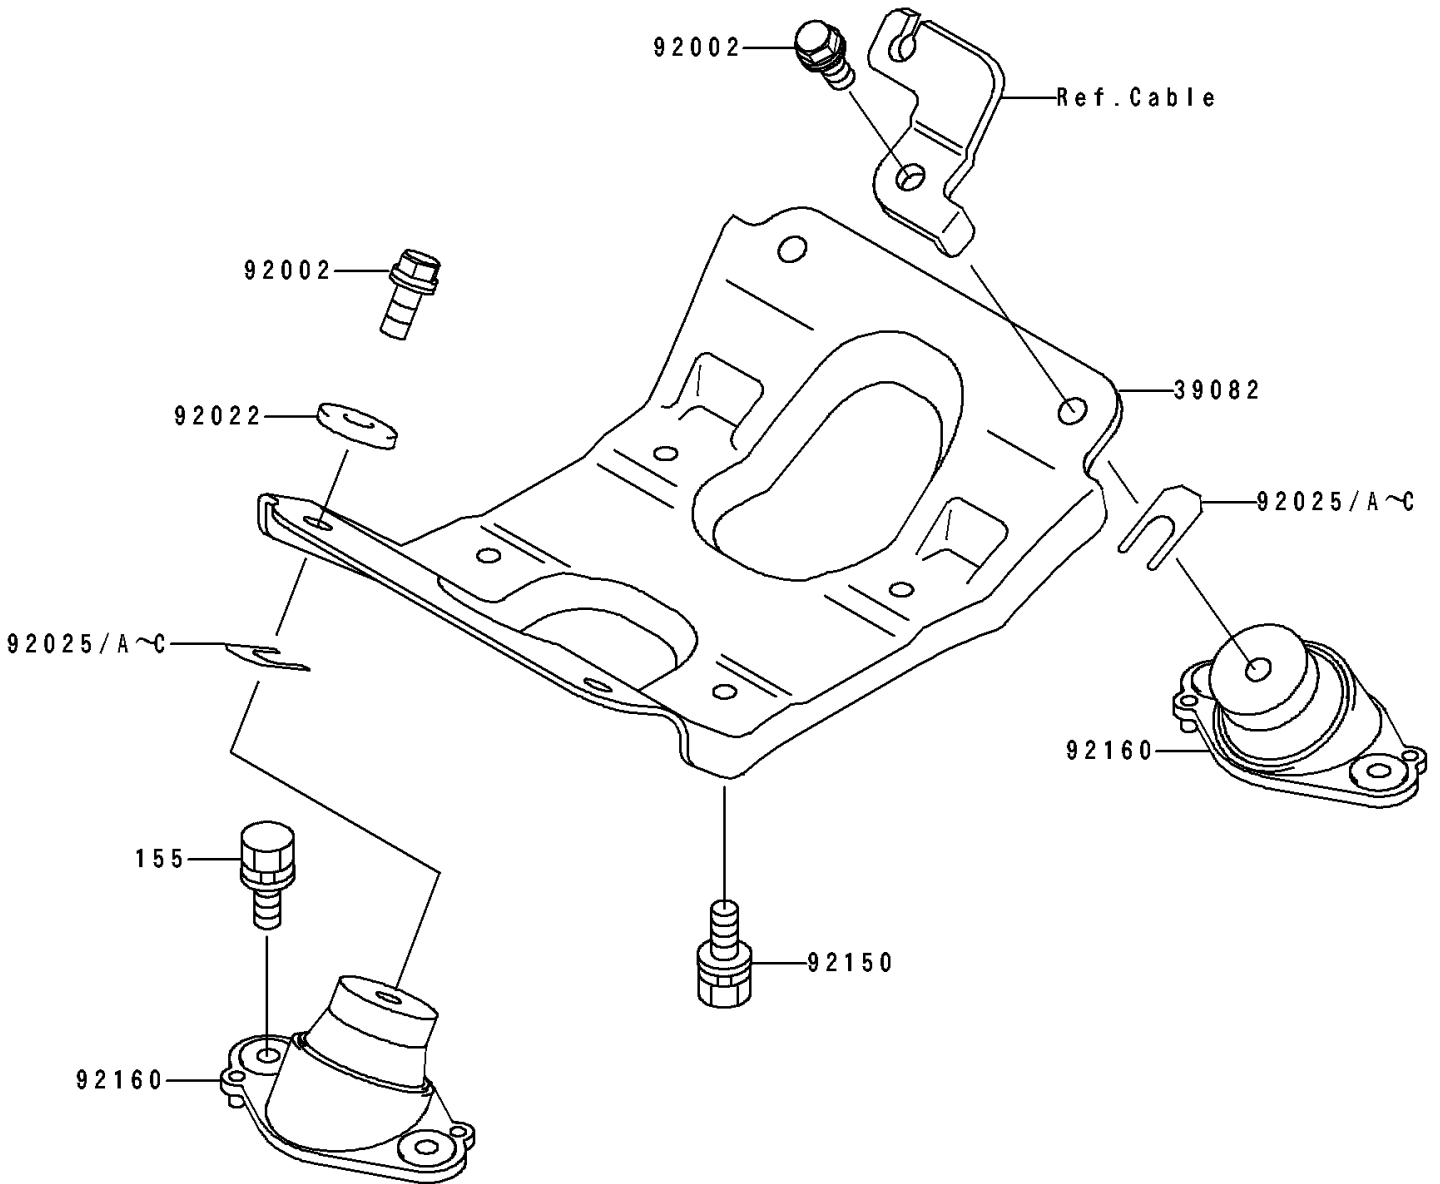

1995 TS PARTS DIAGRAM

Engine Mount

F3144

1995 TS PARTS LIST

Engine Mount

ITEM NAME	PART NUMBER	QUANTITY
MOUNT-ENGINE (Ref # 39082)	39082-3705	1
BOLT,10X25 (Ref # 92002)	92002-3770	4
WASHER,32X10.5X4 (Ref # 92022)	92022-3023	3
SHIM,T=0.3MM (Ref # 92025)	92025-3705	AR
SHIM,T=0.5MM (Ref # 92025A)	92025-3706	AR
SHIM,T=1.0MM (Ref # 92025B)	92025-3707	AR
SHIM,T=1.5MM (Ref # 92025C)	92025-3708	AR
BOLT,10X25 (Ref # 92150)	92150-3818	4
DAMPER,ENGINE MOUNT (Ref # 92160)	92160-3757	4
BOLT-WSP-SMALL,8X20 (Ref # 155)	155R0820	8