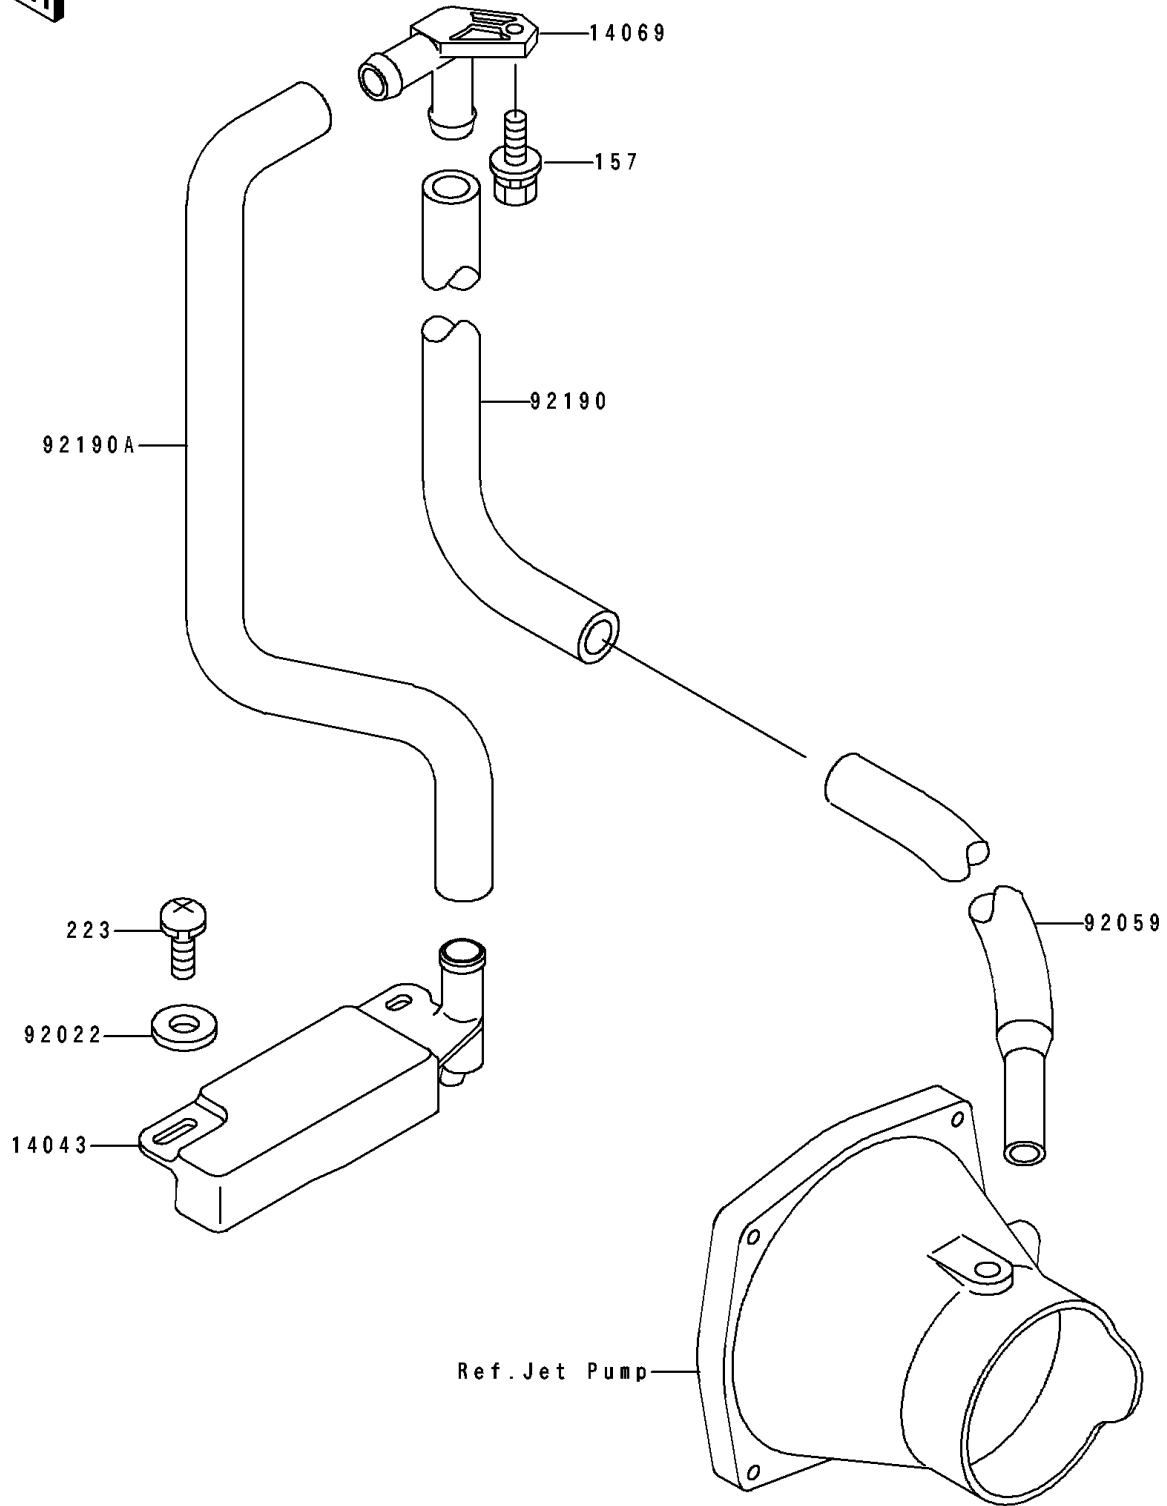

1992 TS PARTS DIAGRAM

Bilge System

F 3145

1992 TS PARTS LIST

Bilge System

ITEM NAME	PART NUMBER	QUANTITY
FILTER (Ref # 14043)	14043-3708	1
BREATHER (Ref # 14069)	14069-3708	1
WASHER (Ref # 92022)	92022-567	2
TUBE,HULL-NOZZLE (Ref # 92059)	92059-3868	1
TUBE,BREATHER-BULKHEAD (Ref # 92190)	92190-3772	1
TUBE,FILTER-BREATHER (Ref # 92190A)	92190-3773	1
BOLT-WSP,6X18 (Ref # 157)	157R0618	1
SCREW-PAN-WS-CROS,6X16 (Ref # 223)	223R0616	2