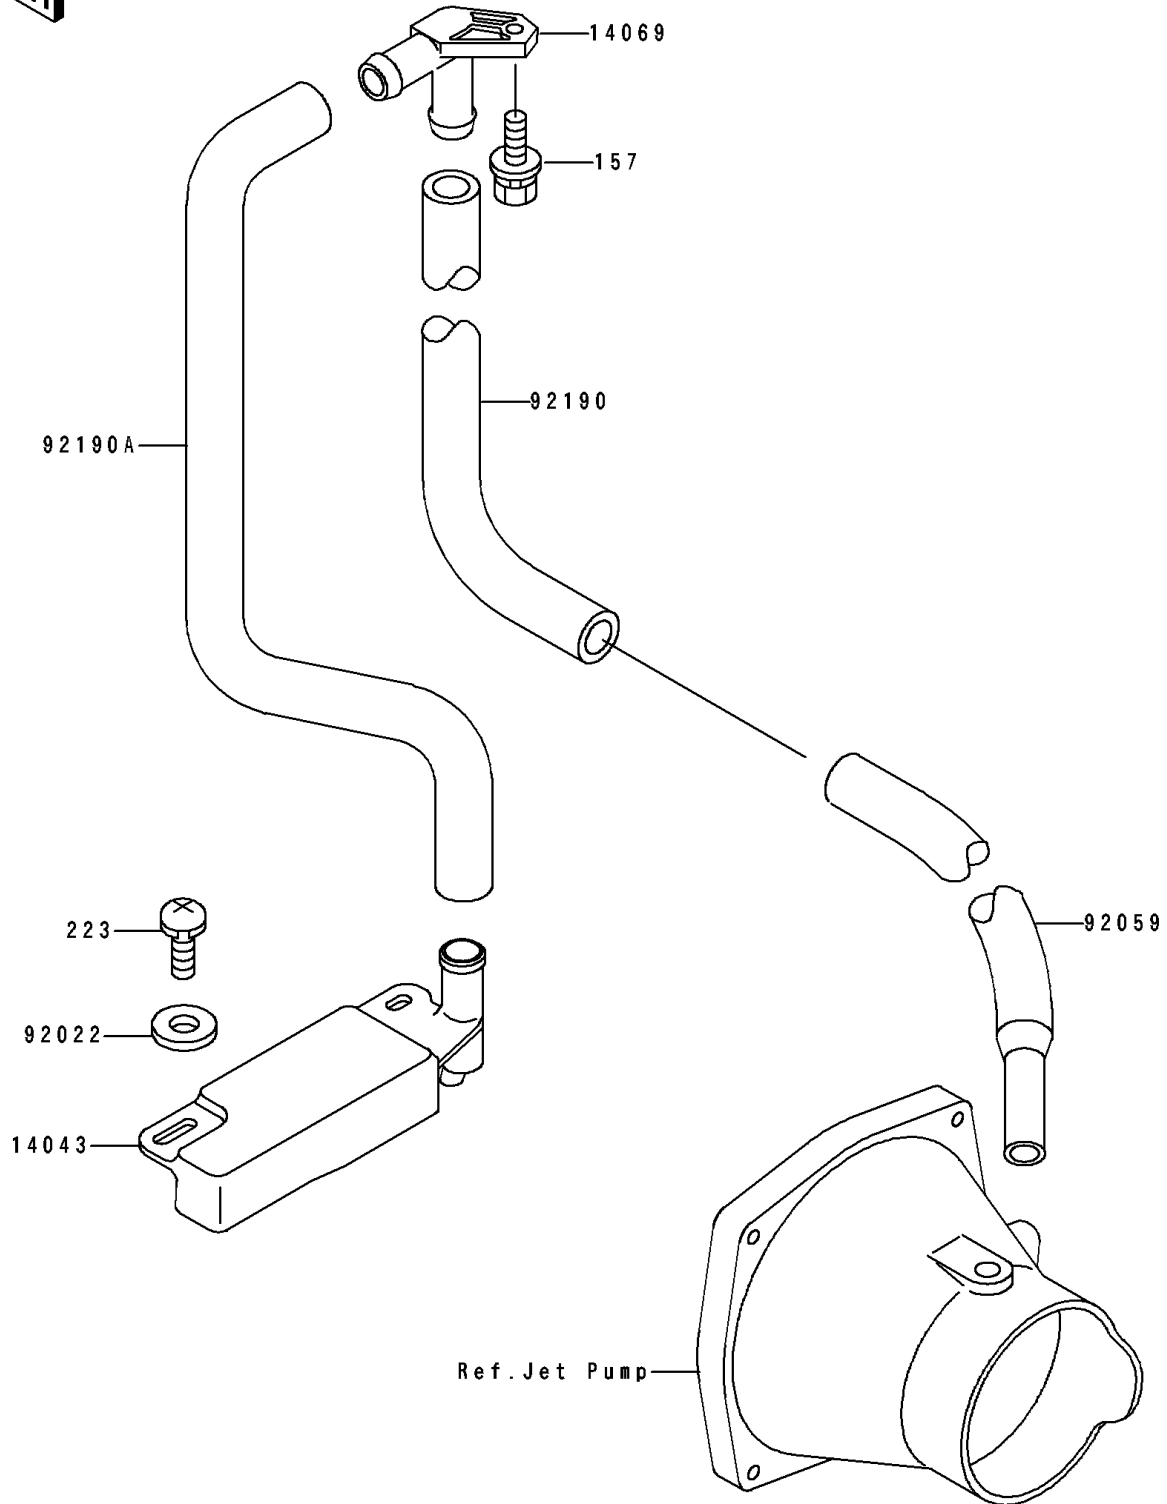

1993 TS PARTS DIAGRAM

Bilge System

F 3145

1993 TS PARTS LIST

Bilge System

ITEM NAME	PART NUMBER	QUANTITY
FILTER (Ref # 14043)	14043-3708	1
BREATHER (Ref # 14069)	14069-3708	1
WASHER (Ref # 92022)	92022-567	2
TUBE,HULL-NOZZLE (Ref # 92059)	92059-3868	1
TUBE,BREATHER-BULKHEAD (Ref # 92190)	92190-3772	1
TUBE,FILTER-BREATHER (Ref # 92190A)	92190-3773	1
BOLT-WSP,6X18 (Ref # 157)	157R0618	1
SCREW-PAN-WS-CROS,6X16 (Ref # 223)	223R0616	2