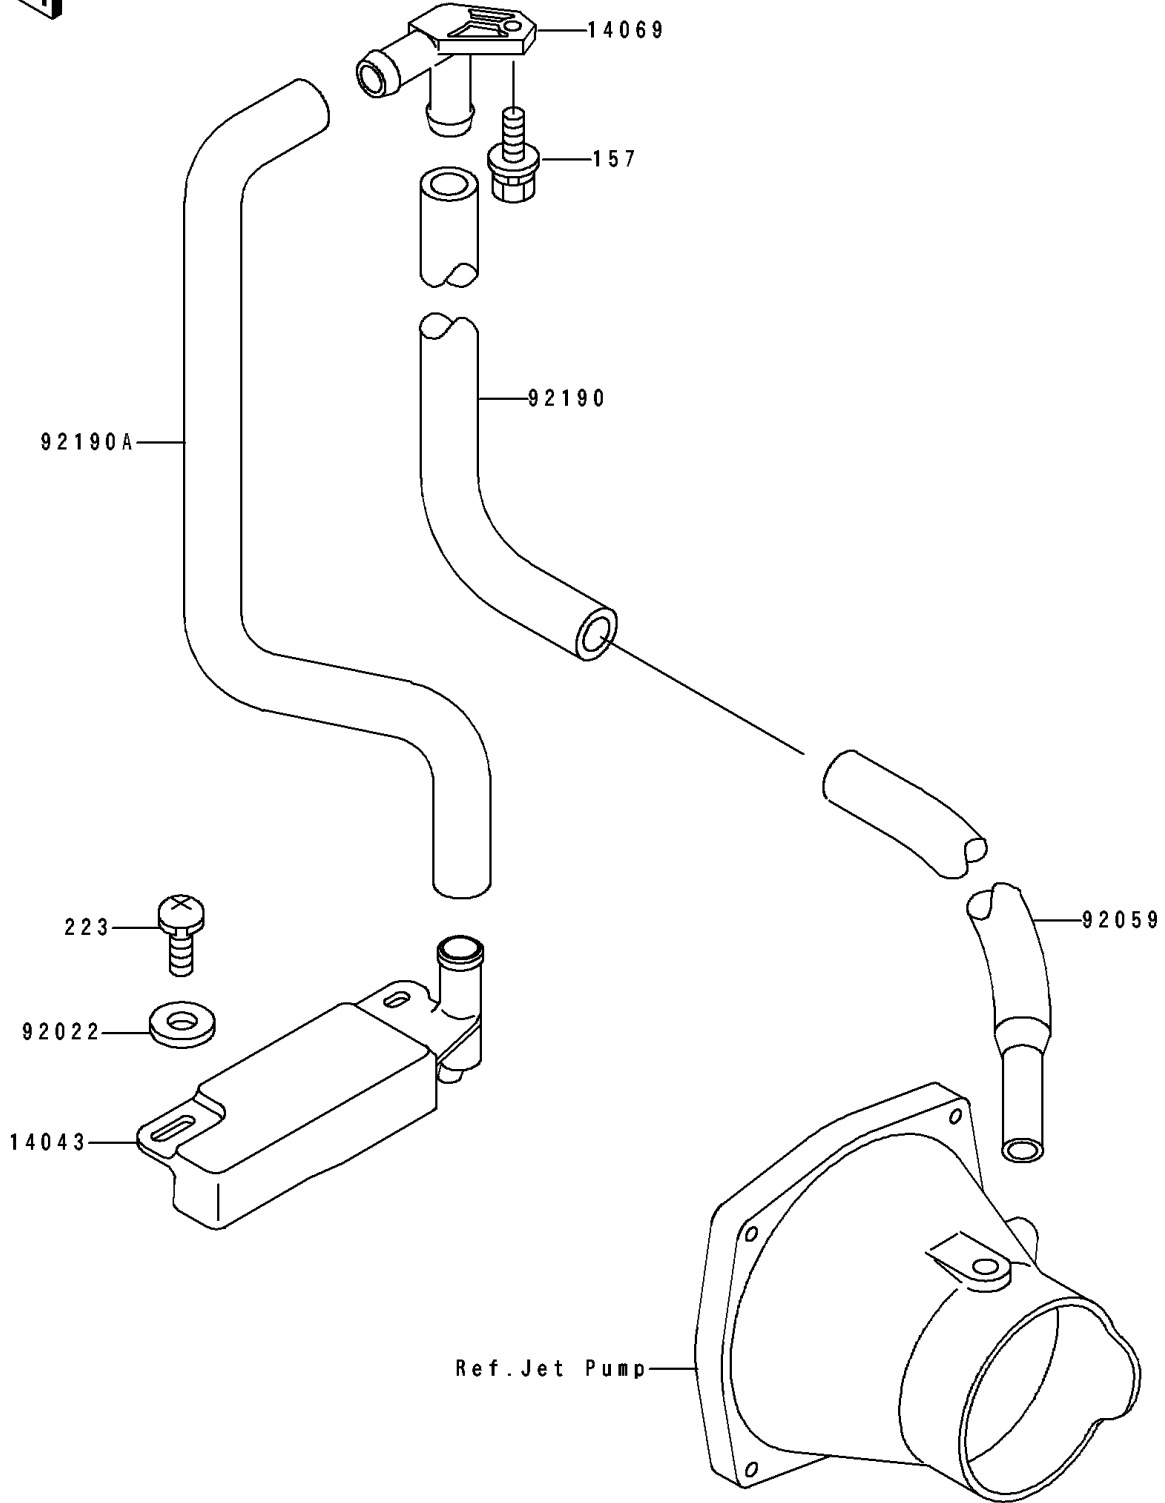

1994 TS PARTS DIAGRAM

Bilge System

F 3145

1994 TS PARTS LIST

Bilge System

ITEM NAME	PART NUMBER	QUANTITY
FILTER (Ref # 14043)	14043-3708	1
BREATHER (Ref # 14069)	14069-3708	1
WASHER (Ref # 92022)	92022-567	2
TUBE,HULL-NOZZLE (Ref # 92059)	92059-3868	1
TUBE,BREATHER-BULKHEAD (Ref # 92190)	92190-3772	1
TUBE,FILTER-BREATHER (Ref # 92190A)	92190-3773	1
BOLT-WSP,6X18 (Ref # 157)	157R0618	1
SCREW-PAN-WS-CROS,6X16 (Ref # 223)	223R0616	2