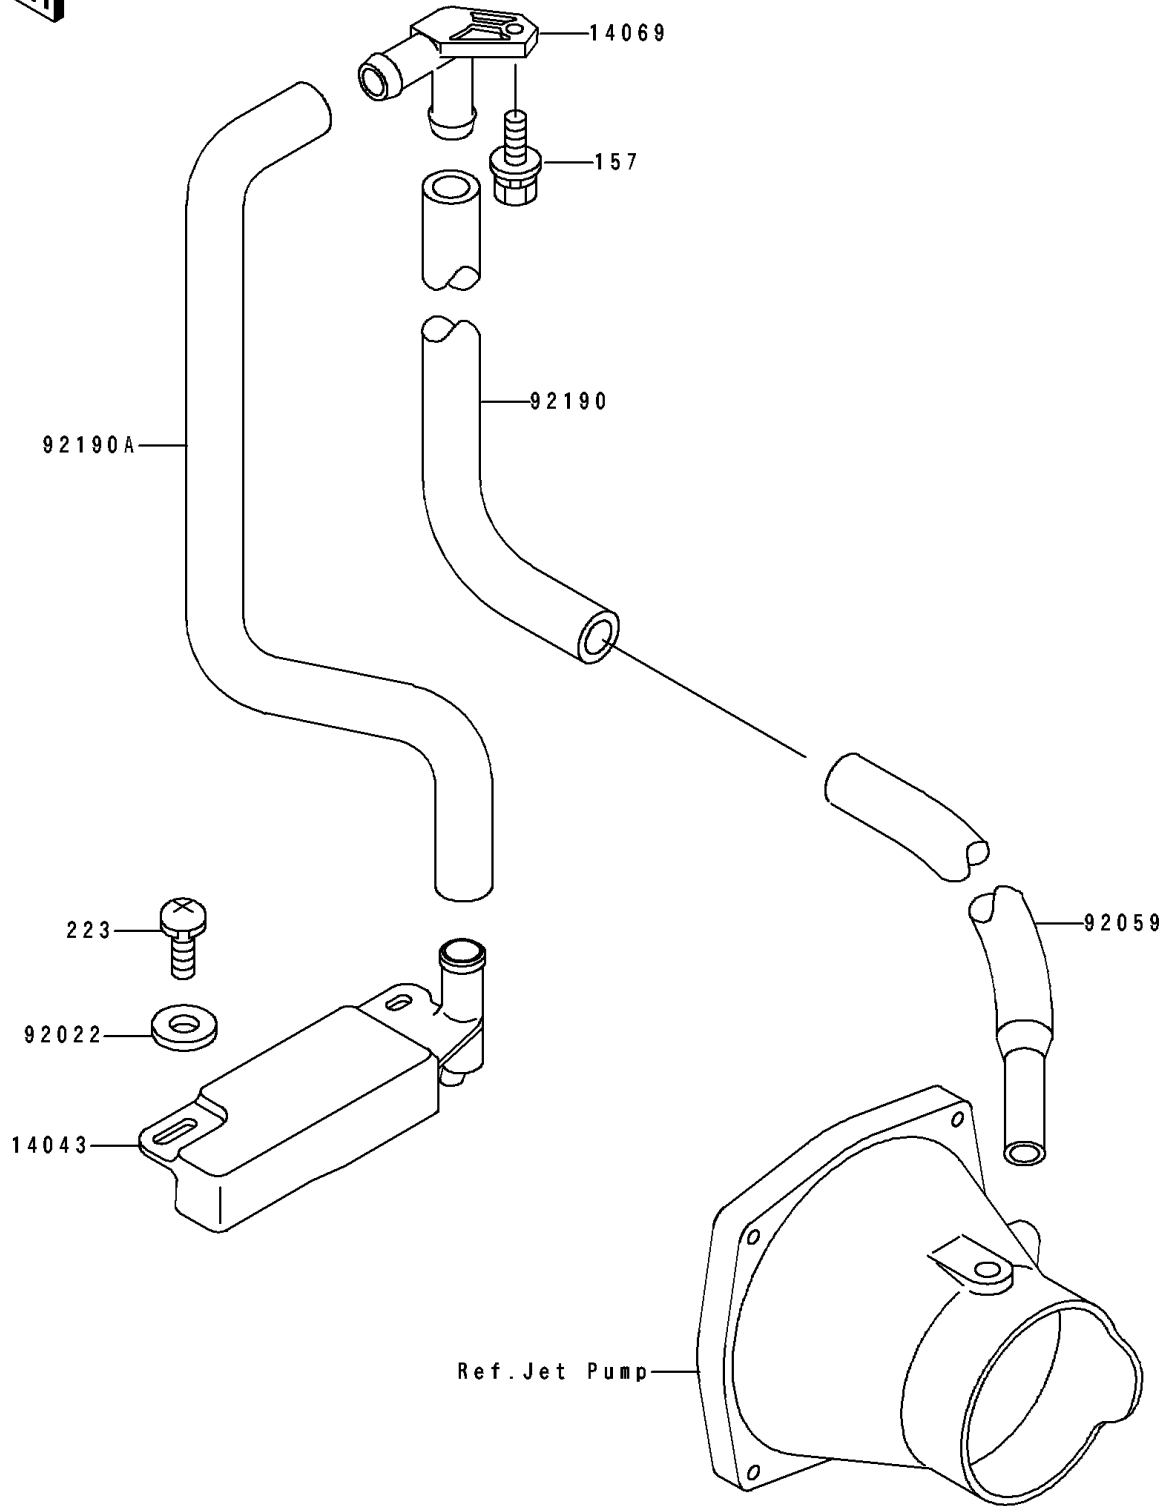

1995 TS PARTS DIAGRAM

Bilge System

F 3145

1995 TS PARTS LIST

Bilge System

ITEM NAME	PART NUMBER	QUANTITY
FILTER (Ref # 14043)	14043-3708	1
BREATHER (Ref # 14069)	14069-3708	1
WASHER (Ref # 92022)	92022-567	2
TUBE,HULL-NOZZLE (Ref # 92059)	92059-3868	1
TUBE,BREATHER-BULKHEAD (Ref # 92190)	92190-3772	1
TUBE,FILTER-BREATHER (Ref # 92190A)	92190-3773	1
BOLT-WSP,6X18 (Ref # 157)	157R0618	1
SCREW-PAN-WS-CROS,6X16 (Ref # 223)	223R0616	2