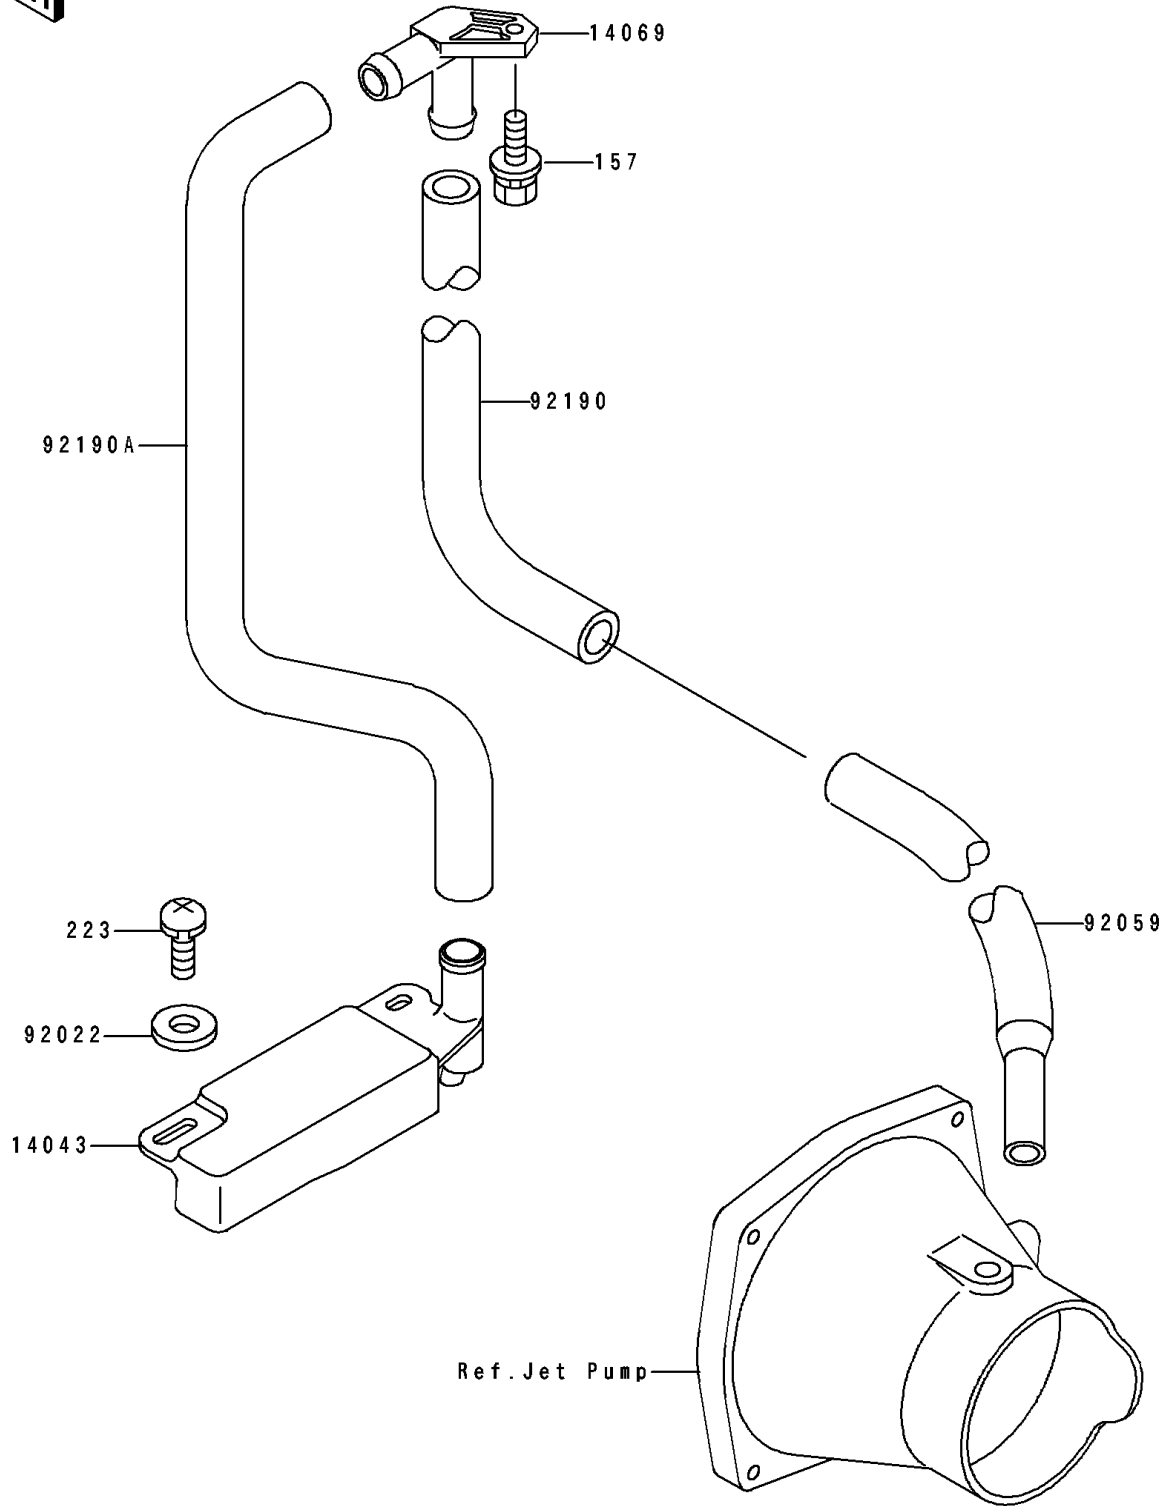

1995 TS PARTS DIAGRAM

Bilge System

F 3145

1995 TS PARTS LIST

Bilge System

ITEM NAME	PART NUMBER	QUANTITY
FILTER (Ref # 14043)	14043-3708	1
BREATHER (Ref # 14069)	14069-3708	1
WASHER (Ref # 92022)	92022-567	2
TUBE,HULL-NOZZLE (Ref # 92059)	92059-3868	1
TUBE,BREATHER-BULKHEAD (Ref # 92190)	92190-3772	1
TUBE,FILTER-BREATHER (Ref # 92190A)	92190-3773	1
BOLT-WSP,6X18 (Ref # 157)	157R0618	1
SCREW-PAN-WS-CROS,6X16 (Ref # 223)	223R0616	2