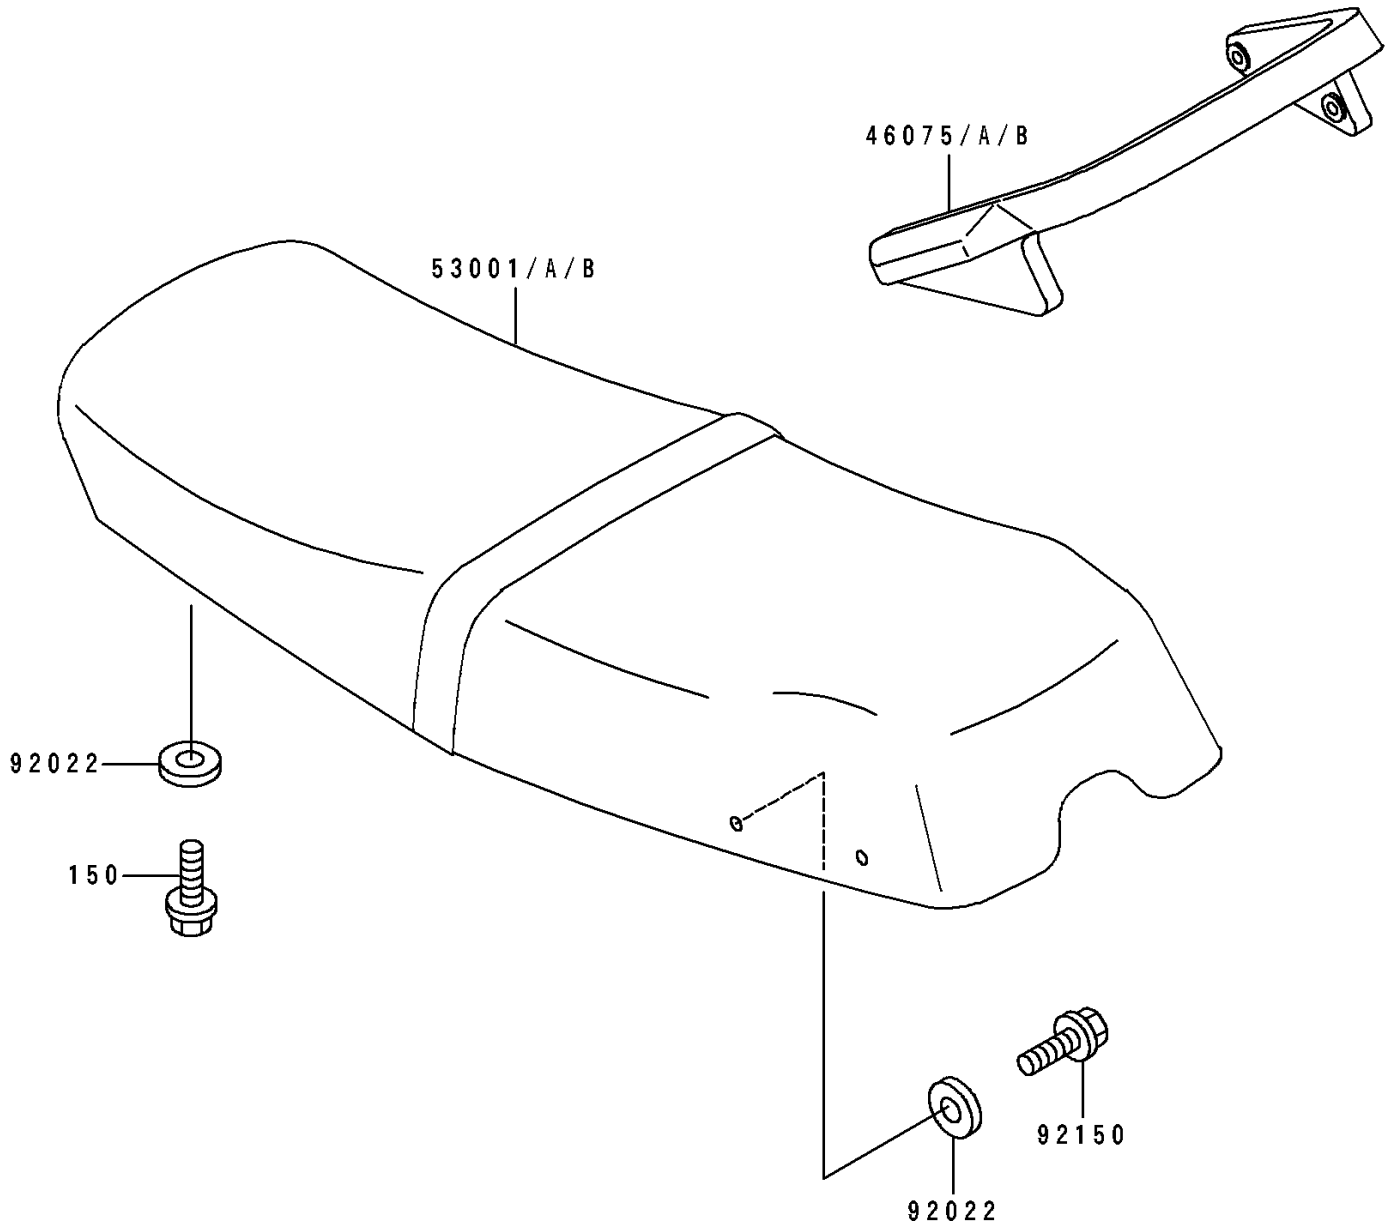

1991 TS PARTS DIAGRAM

Seat

F3146

1991 TS PARTS LIST

Seat

ITEM NAME	PART NUMBER	QUANTITY
GRIP,SEAT (Ref # 46075)	46075-3719	1
SEAT-ASSY,BLUE (Ref # 53001)	53001-3710-MD	1
WASHER,6.5X20X1.5 (Ref # 92022)	92022-3710	10
BOLT,6X35 (Ref # 92150)	92150-3807	4
BOLT-WS,6X20 (Ref # 150)	150R0620	6