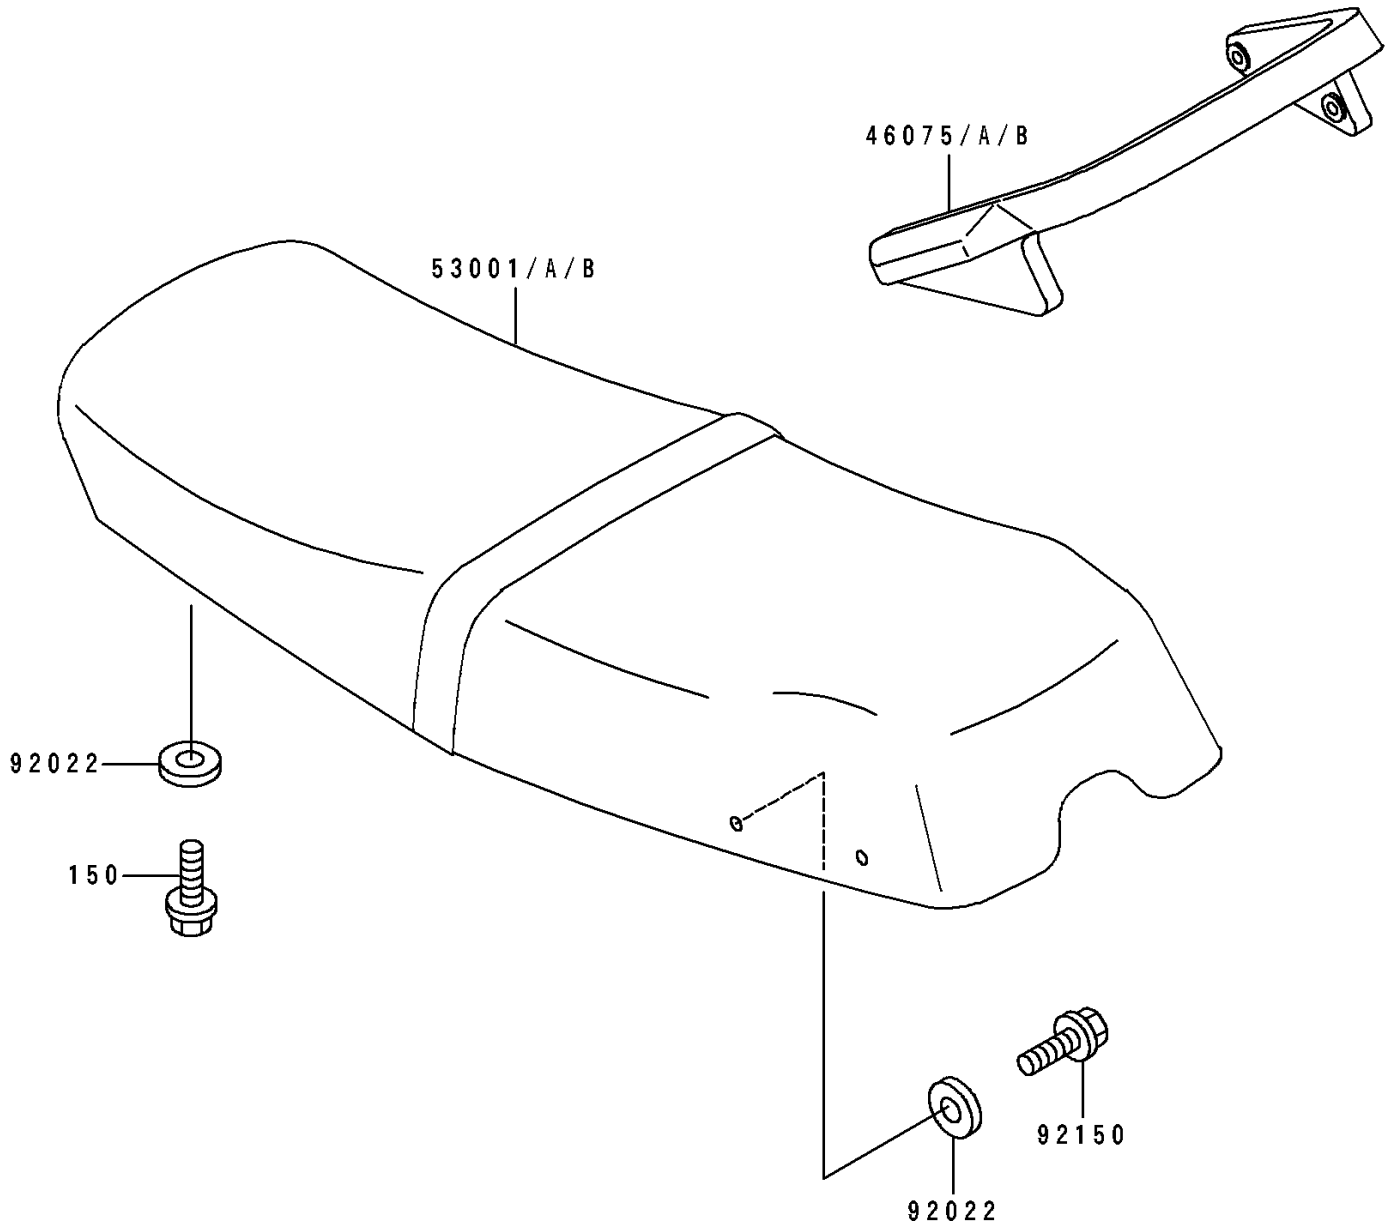

1992 TS PARTS DIAGRAM

Seat

F3146

1992 TS PARTS LIST

Seat

ITEM NAME	PART NUMBER	QUANTITY
GRIP,SEAT (Ref # 46075)	46075-3719	1
SEAT-ASSY,BLUE (Ref # 53001)	53001-3710-MD	1
WASHER,6.5X20X1.5 (Ref # 92022)	92022-3710	10
BOLT,6X35 (Ref # 92150)	92150-3807	4
BOLT-WS,6X20 (Ref # 150)	150R0620	6