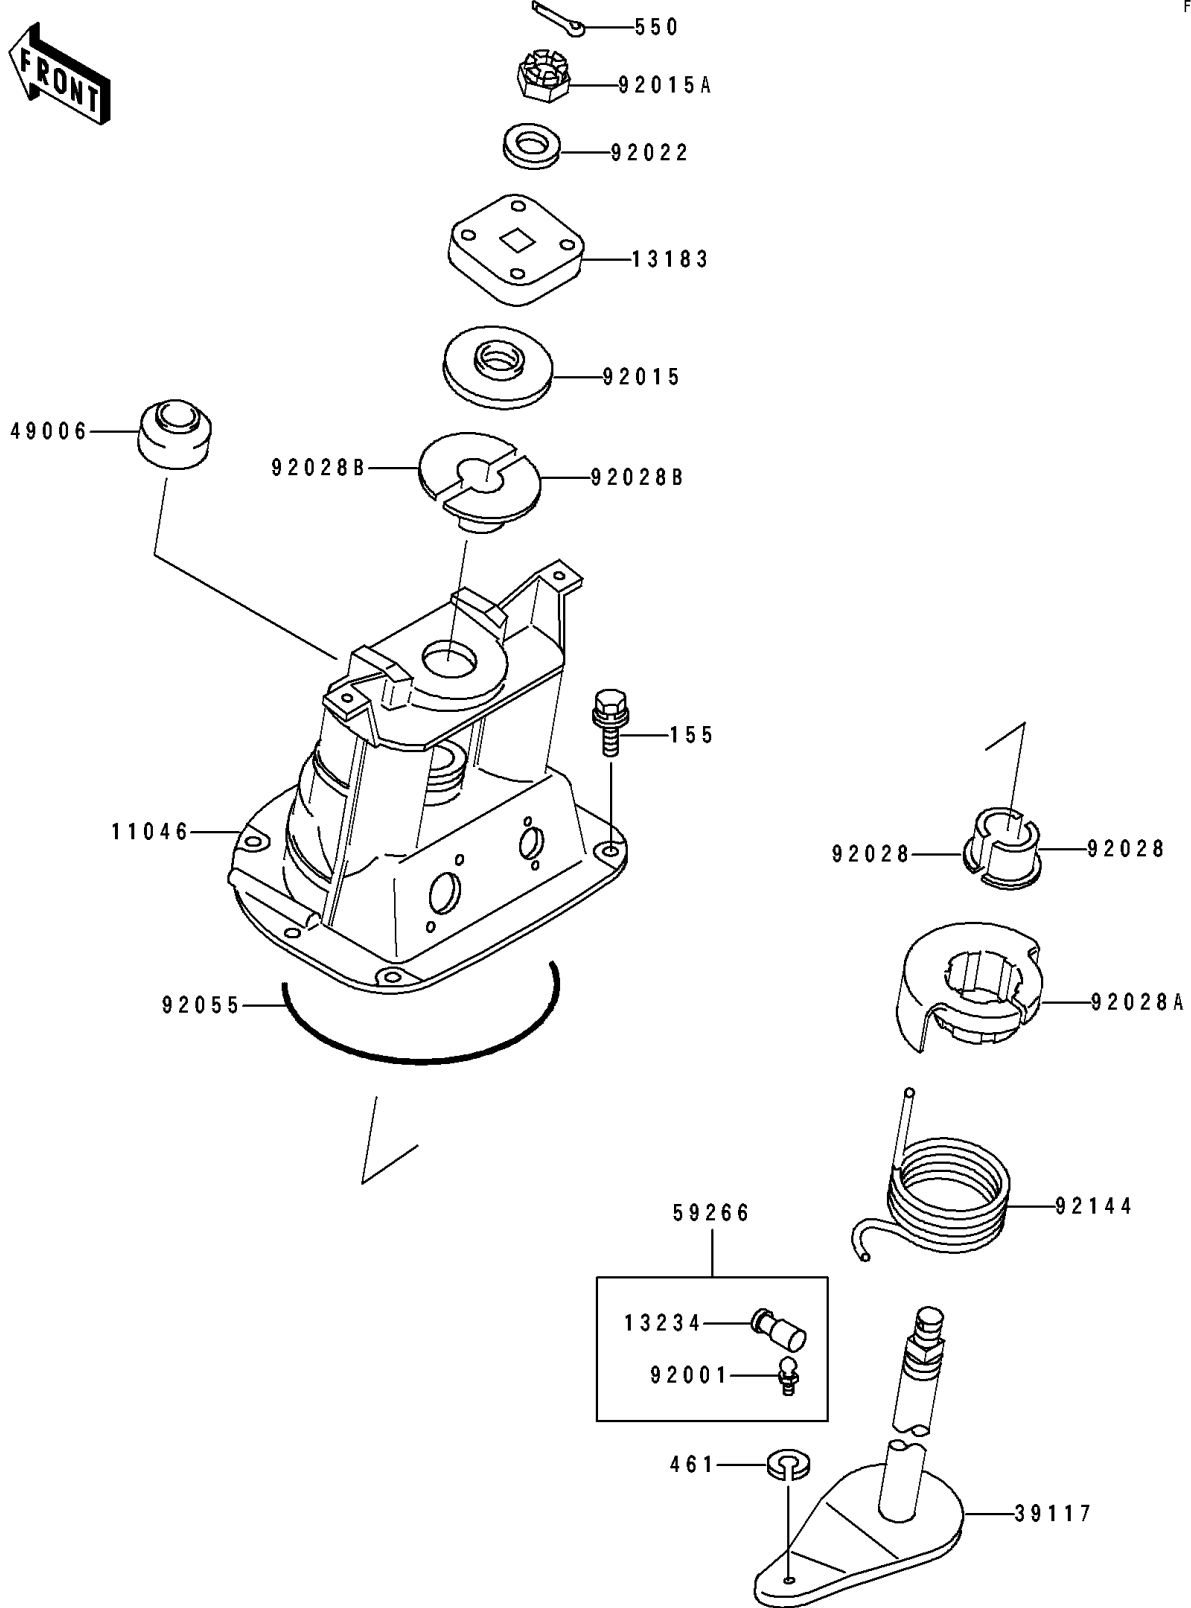

1992 TS PARTS DIAGRAM

Handle Pole

F3171

1992 TS PARTS LIST

Handle Pole

ITEM NAME	PART NUMBER	QUANTITY
BRACKET,STEERING SHAFT (Ref # 11046)	11046-3794	1
PLATE,STEERING SHAFT (Ref # 13183)	13183-3756	1
SHAFT-COMP,JOINT (Ref # 13234)	13234-3708	1
SHAFT-STRG (Ref # 39117)	39117-3702	1
BOOT,STEERING SHAFT (Ref # 49006)	49006-3713	1
JOINT-BALL (Ref # 59266)	59266-3707	1
BOLT,BALL,6MM (Ref # 92001)	92001-3703	1
NUT,22MM (Ref # 92015)	92015-3804	1
NUT,CASTLE,14MM (Ref # 92015A)	92015-3805	1
WASHER,15X34X4 (Ref # 92022)	92022-3702	1
BUSHING (Ref # 92028)	92028-3736	2
BUSHING (Ref # 92028A)	92028-3741	1
BUSHING (Ref # 92028B)	92028-3742	2
RING-O,164.1X2.5 (Ref # 92055)	92055-1411	1
SPRING (Ref # 92144)	92144-3725	1
BOLT-WSP-SMALL,8X25 (Ref # 155)	155R0825	6
WASHER-SPRING,6MM (Ref # 461)	461S0600	1
PIN-COTTER,3X35 (Ref # 550)	550S3035	1