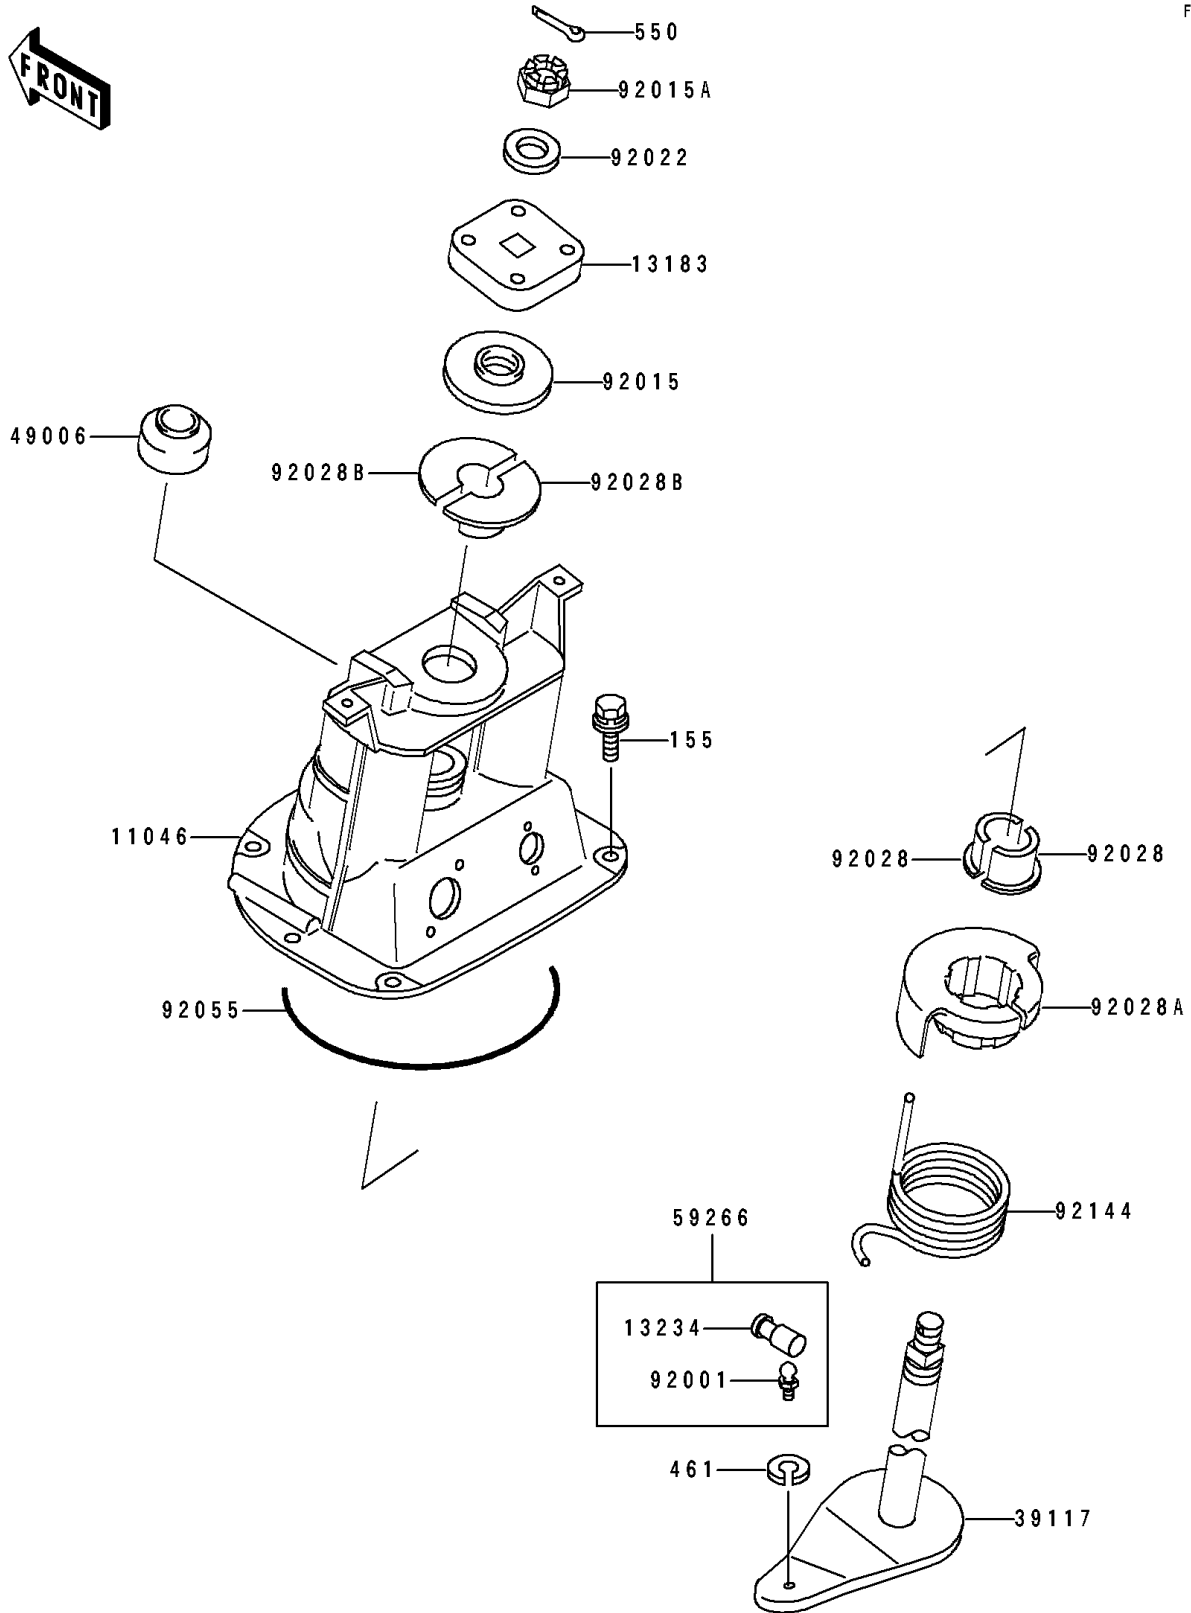

# 1993 TS PARTS DIAGRAM

Handle Pole

F3171

# 1993 TS PARTS LIST

## Handle Pole

ITEM NAME	PART NUMBER	QUANTITY
BRACKET,STEERING SHAFT (Ref # 11046)	11046-3794	1
PLATE,STEERING SHAFT (Ref # 13183)	13183-3756	1
SHAFT-COMP,JOINT (Ref # 13234)	13234-3708	1
SHAFT-STRG (Ref # 39117)	39117-3702	1
BOOT,STEERING SHAFT (Ref # 49006)	49006-3713	1
JOINT-BALL (Ref # 59266)	59266-3707	1
BOLT,BALL,6MM (Ref # 92001)	92001-3703	1
NUT,22MM (Ref # 92015)	92015-3804	1
NUT,CASTLE,14MM (Ref # 92015A)	92015-3805	1
WASHER,15X34X4 (Ref # 92022)	92022-3702	1
BUSHING (Ref # 92028)	92028-3736	2
BUSHING (Ref # 92028A)	92028-3741	1
BUSHING (Ref # 92028B)	92028-3742	2
RING-O,164.1X2.5 (Ref # 92055)	92055-1411	1
SPRING (Ref # 92144)	92144-3725	1
BOLT-WSP-SMALL,8X25 (Ref # 155)	155R0825	6
WASHER-SPRING,6MM (Ref # 461)	461S0600	1
PIN-COTTER,3X35 (Ref # 550)	550S3035	1