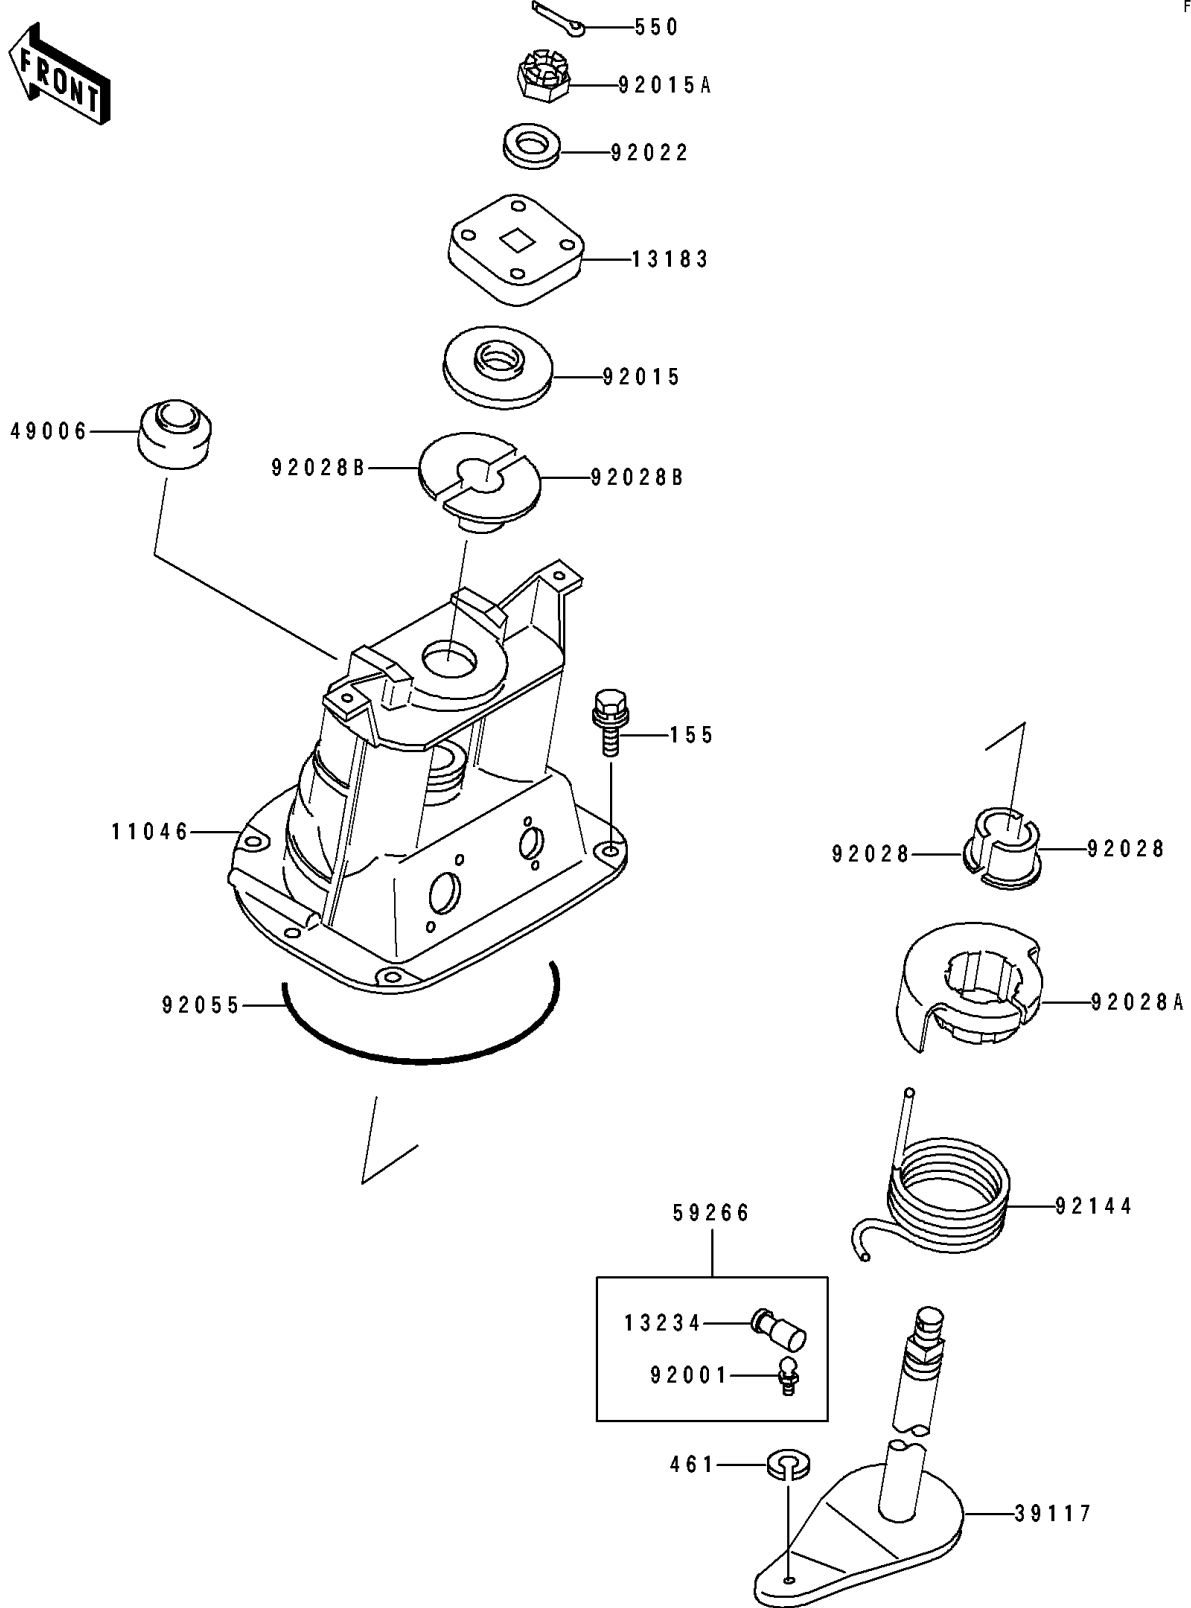

# 1995 TS PARTS DIAGRAM

Handle Pole

F3171

# 1995 TS PARTS LIST

## Handle Pole

ITEM NAME	PART NUMBER	QUANTITY
BRACKET,STEERING SHAFT (Ref # 11046)	11046-3794	1
PLATE,STEERING SHAFT (Ref # 13183)	13183-3756	1
SHAFT-COMP,JOINT (Ref # 13234)	13234-3708	1
SHAFT-STRG (Ref # 39117)	39117-3702	1
BOOT,STEERING SHAFT (Ref # 49006)	49006-3713	1
JOINT-BALL (Ref # 59266)	59266-3707	1
BOLT,BALL,6MM (Ref # 92001)	92001-3703	1
NUT,22MM (Ref # 92015)	92015-3804	1
NUT,CASTLE,14MM (Ref # 92015A)	92015-3805	1
WASHER,15X34X4 (Ref # 92022)	92022-3702	1
BUSHING (Ref # 92028)	92028-3736	2
BUSHING (Ref # 92028A)	92028-3741	1
BUSHING (Ref # 92028B)	92028-3742	2
RING-O,164.1X2.5 (Ref # 92055)	92055-1411	1
SPRING (Ref # 92144)	92144-3725	1
BOLT-WSP-SMALL,8X25 (Ref # 155)	155R0825	6
WASHER-SPRING,6MM (Ref # 461)	461S0600	1
PIN-COTTER,3X35 (Ref # 550)	550S3035	1