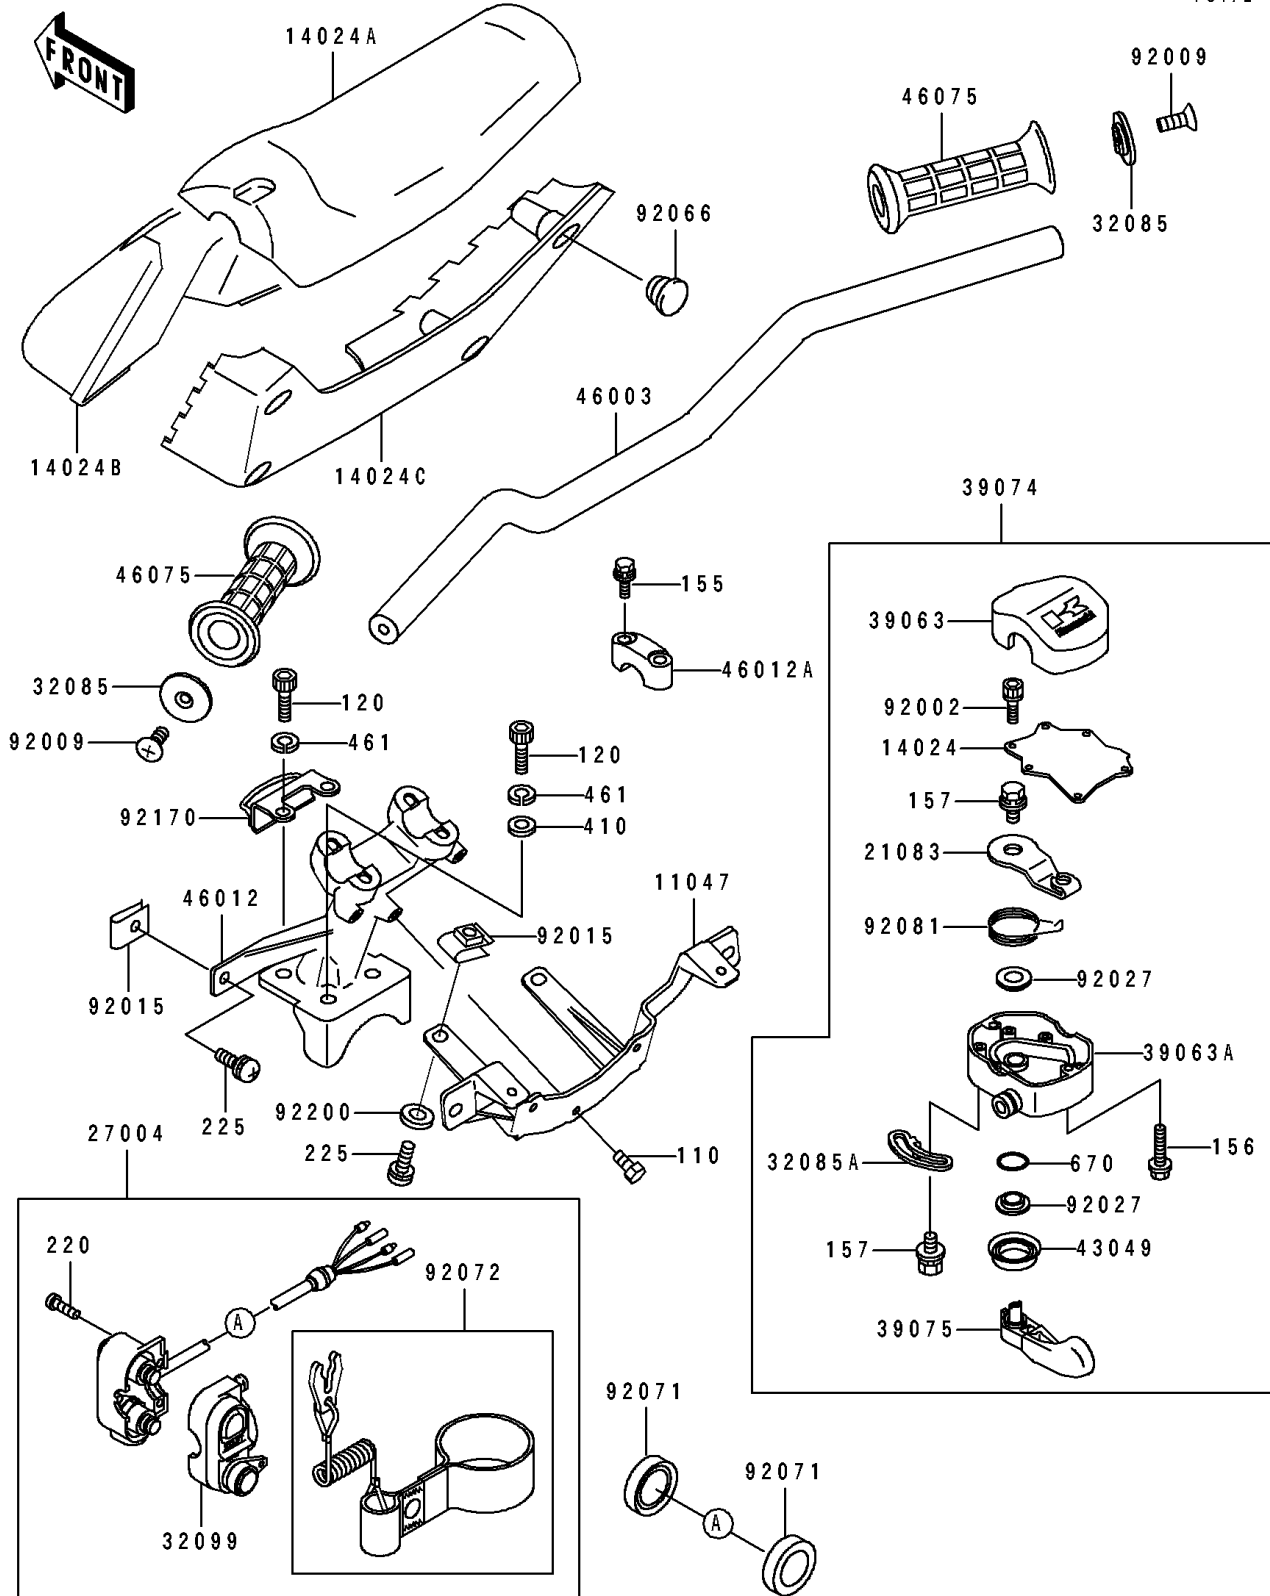

1991 TS PARTS DIAGRAM

Handlebar(JF650-B3/B4)

F3172

1991 TS PARTS LIST

Handlebar(JF650-B3/B4)

ITEM NAME	PART NUMBER	QUANTITY
BRACKET,HANDLE COVER (Ref # 11047)	11047-3713	1
COVER,THROTTLE LEVER (Ref # 14024)	14024-3701	1
COVER,HANDLE,UPP,F.BLACK (Ref # 14024A)	14024-3775-21	1
COVER,HANDLE,FR,M.M.BLUE (Ref # 14024B)	14024-3776-TA	1
COVER,HANDLE,RR,M.M.BLUE (Ref # 14024C)	14024-3808-TA	1
ARM,THROTTLE LEVER (Ref # 21083)	21083-3701	1
SWITCH-ASSY,STOP&START (Ref # 27004)	27004-3714	1
STOPPER (Ref # 32085)	32085-3705	2
STOPPER (Ref # 32085A)	32085-3709	1
CASE,TETHER SWITCH (Ref # 32099)	32099-3738	1
HOUSING-CONTROL,UPP (Ref # 39063)	39063-3703	1
HOUSING-CONTROL,LWR (Ref # 39063A)	39063-3707	1
LEVER-ASSY-THROTTLE (Ref # 39074)	39074-3711	1
LEVER-THROTTLE (Ref # 39075)	39075-3704	1
PACKING,THROTTLE LEVER (Ref # 43049)	43049-3701	1
HANDLE (Ref # 46003)	46003-3717	1
HOLDER-HANDLE,LWR (Ref # 46012)	46012-3718	1
HOLDER-HANDLE,UPP (Ref # 46012A)	46012-3720	2
GRIP,HANDLEBAR (Ref # 46075)	46075-3713	2
BOLT,SOCKET,3X10 (Ref # 92002)	92002-3751	6
SCREW,6X16 (Ref # 92009)	92009-3703	2
NUT,5MM (Ref # 92015)	92015-3799	8
COLLAR,THROTTLE LEVER (Ref # 92027)	92027-3704	2
PLUG (Ref # 92066)	92066-3730	4
GROMMET (Ref # 92071)	92071-3771	2
BAND,TETHER SWITCH (Ref # 92072)	92072-3734	1
SPRING,THROTTLE LEVER RETURN (Ref # 92081)	92081-3702	1
CLAMP,HARNESS&CABLE (Ref # 92170)	92170-3727	1
WASHER,6.5X16X1.0 (Ref # 92200)	92200-3712	2

1991 TS PARTS LIST

Handlebar(JF650-B3/B4)

ITEM NAME	PART NUMBER	QUANTITY
BOLT,6X12 (Ref # 110)	110R0612	3
BOLT-SOCKET,8X25 (Ref # 120)	120R0825	4
BOLT-WSP-SMALL,8X35 (Ref # 155)	155R0835	4
BOLT-WP,5X25 (Ref # 156)	156R0525	2
BOLT-WSP,5X12 (Ref # 157)	157R0512	2
SCREW-PAN-CROS,5X30 (Ref # 220)	220R0530	2
SCREW-PAN-WSP-CROS,5X25 (Ref # 225)	225R0525	8
WASHER-PLAIN-SMALL,8MM (Ref # 410)	410S0800	2
WASHER-SPRING,8MM (Ref # 461)	461S0800	4
O RING,8MM (Ref # 670)	670B1508	1