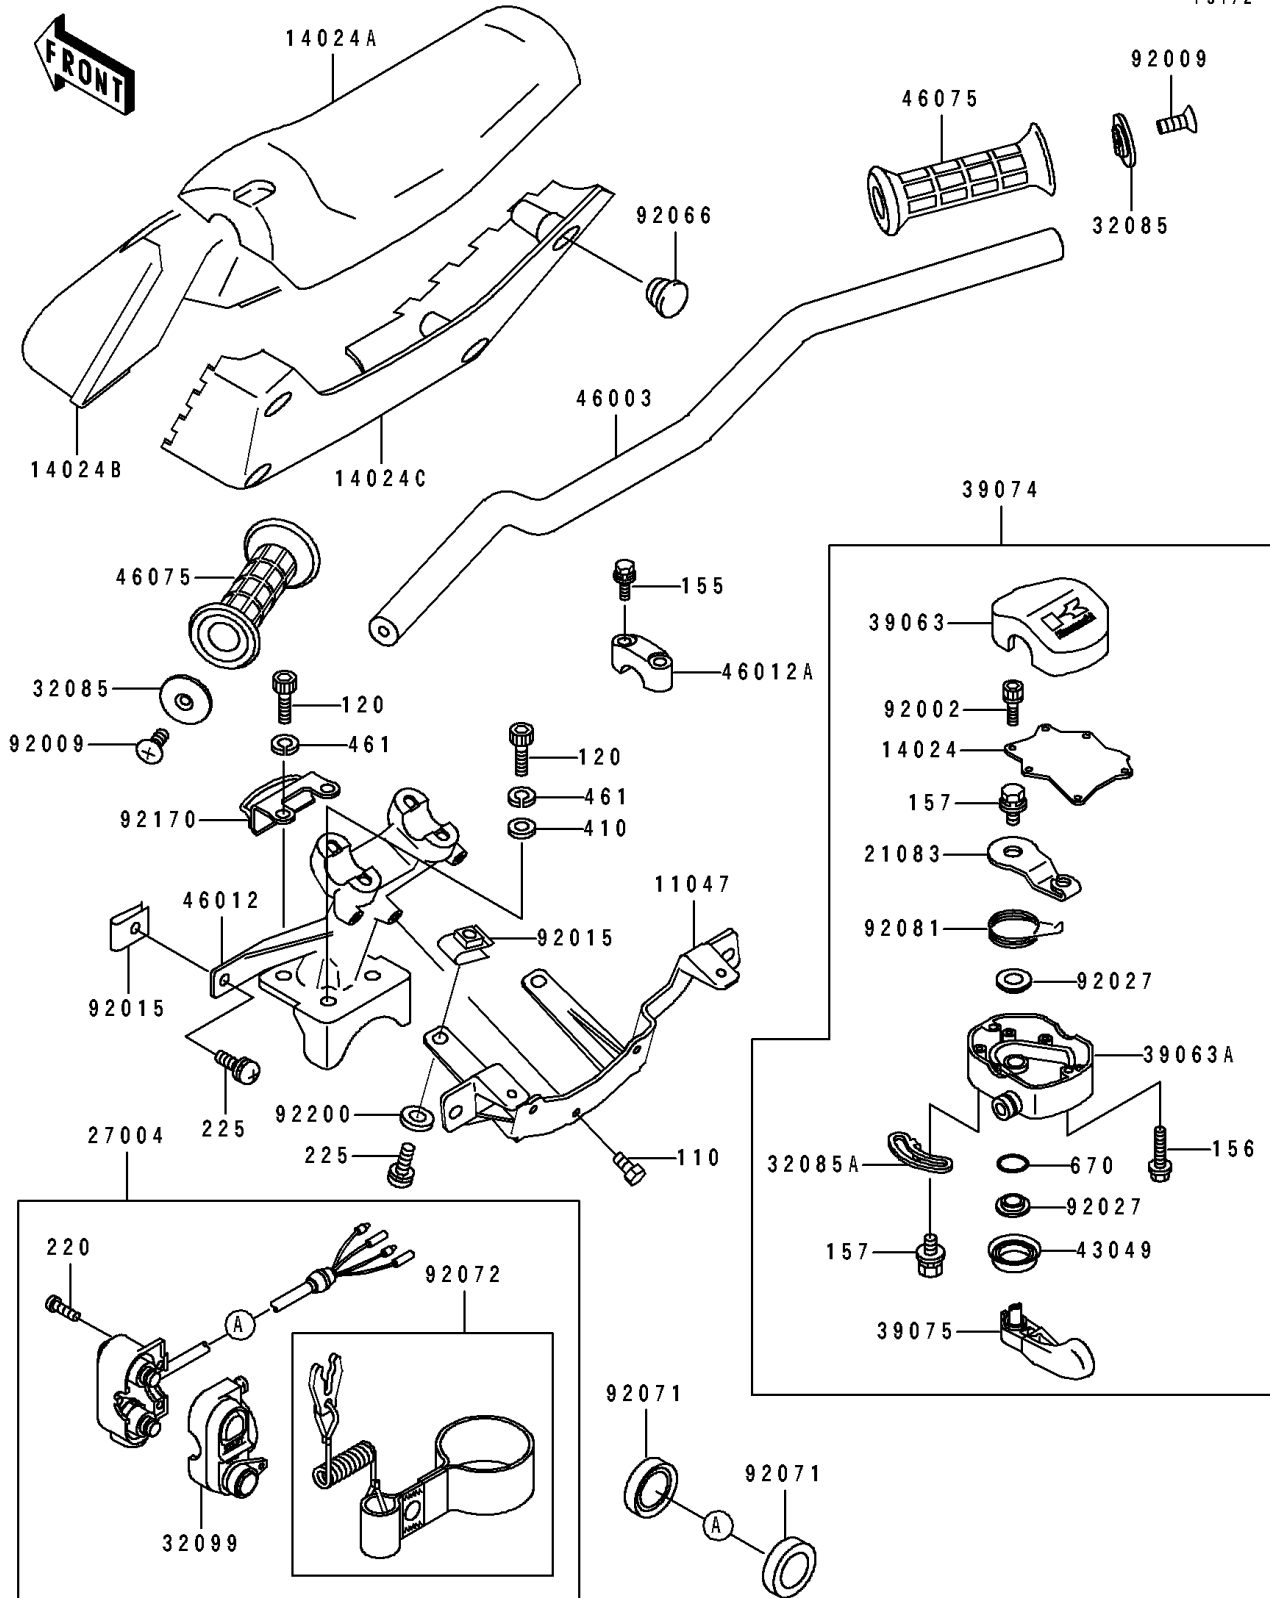

1992 TS PARTS DIAGRAM

Handlebar(JF650-B3/B4)

F3172

1992 TS PARTS LIST

Handlebar(JF650-B3/B4)

ITEM NAME	PART NUMBER	QUANTITY
BRACKET,HANDLE COVER (Ref # 11047)	11047-3713	1
COVER,THROTTLE LEVER (Ref # 14024)	14024-3701	1
COVER,HANDLE,UPP,F.BLACK (Ref # 14024A)	14024-3775-21	1
COVER,HANDLE,FR,M.M.BLUE (Ref # 14024B)	14024-3776-TA	1
COVER,HANDLE,RR,M.M.BLUE (Ref # 14024C)	14024-3808-TA	1
ARM,THROTTLE LEVER (Ref # 21083)	21083-3701	1
SWITCH-ASSY,STOP&START (Ref # 27004)	27004-3714	1
STOPPER (Ref # 32085)	32085-3705	2
STOPPER (Ref # 32085A)	32085-3709	1
CASE,TETHER SWITCH (Ref # 32099)	32099-3738	1
HOUSING-CONTROL,UPP (Ref # 39063)	39063-3703	1
HOUSING-CONTROL,LWR (Ref # 39063A)	39063-3707	1
LEVER-ASSY-THROTTLE (Ref # 39074)	39074-3711	1
LEVER-THROTTLE (Ref # 39075)	39075-3704	1
PACKING,THROTTLE LEVER (Ref # 43049)	43049-3701	1
HANDLE (Ref # 46003)	46003-3717	1
HOLDER-HANDLE,LWR (Ref # 46012)	46012-3718	1
HOLDER-HANDLE,UPP (Ref # 46012A)	46012-3720	2
GRIP,HANDLEBAR (Ref # 46075)	46075-3713	2
BOLT,SOCKET,3X10 (Ref # 92002)	92002-3751	6
SCREW,6X16 (Ref # 92009)	92009-3703	2
NUT,5MM (Ref # 92015)	92015-3799	8
COLLAR,THROTTLE LEVER (Ref # 92027)	92027-3704	2
PLUG (Ref # 92066)	92066-3730	4
GROMMET (Ref # 92071)	92071-3771	2
BAND,TETHER SWITCH (Ref # 92072)	92072-3734	1
SPRING,THROTTLE LEVER RETURN (Ref # 92081)	92081-3702	1
CLAMP,HARNESS&CABLE (Ref # 92170)	92170-3727	1
WASHER,6.5X16X1.0 (Ref # 92200)	92200-3712	2

1992 TS PARTS LIST

Handlebar(JF650-B3/B4)

ITEM NAME	PART NUMBER	QUANTITY
BOLT,6X12 (Ref # 110)	110R0612	3
BOLT-SOCKET,8X25 (Ref # 120)	120R0825	4
BOLT-WSP-SMALL,8X35 (Ref # 155)	155R0835	4
BOLT-WP,5X25 (Ref # 156)	156R0525	2
BOLT-WSP,5X12 (Ref # 157)	157R0512	2
SCREW-PAN-CROS,5X30 (Ref # 220)	220R0530	2
SCREW-PAN-WSP-CROS,5X25 (Ref # 225)	225R0525	8
WASHER-PLAIN-SMALL,8MM (Ref # 410)	410S0800	2
WASHER-SPRING,8MM (Ref # 461)	461S0800	4
O RING,8MM (Ref # 670)	670B1508	1