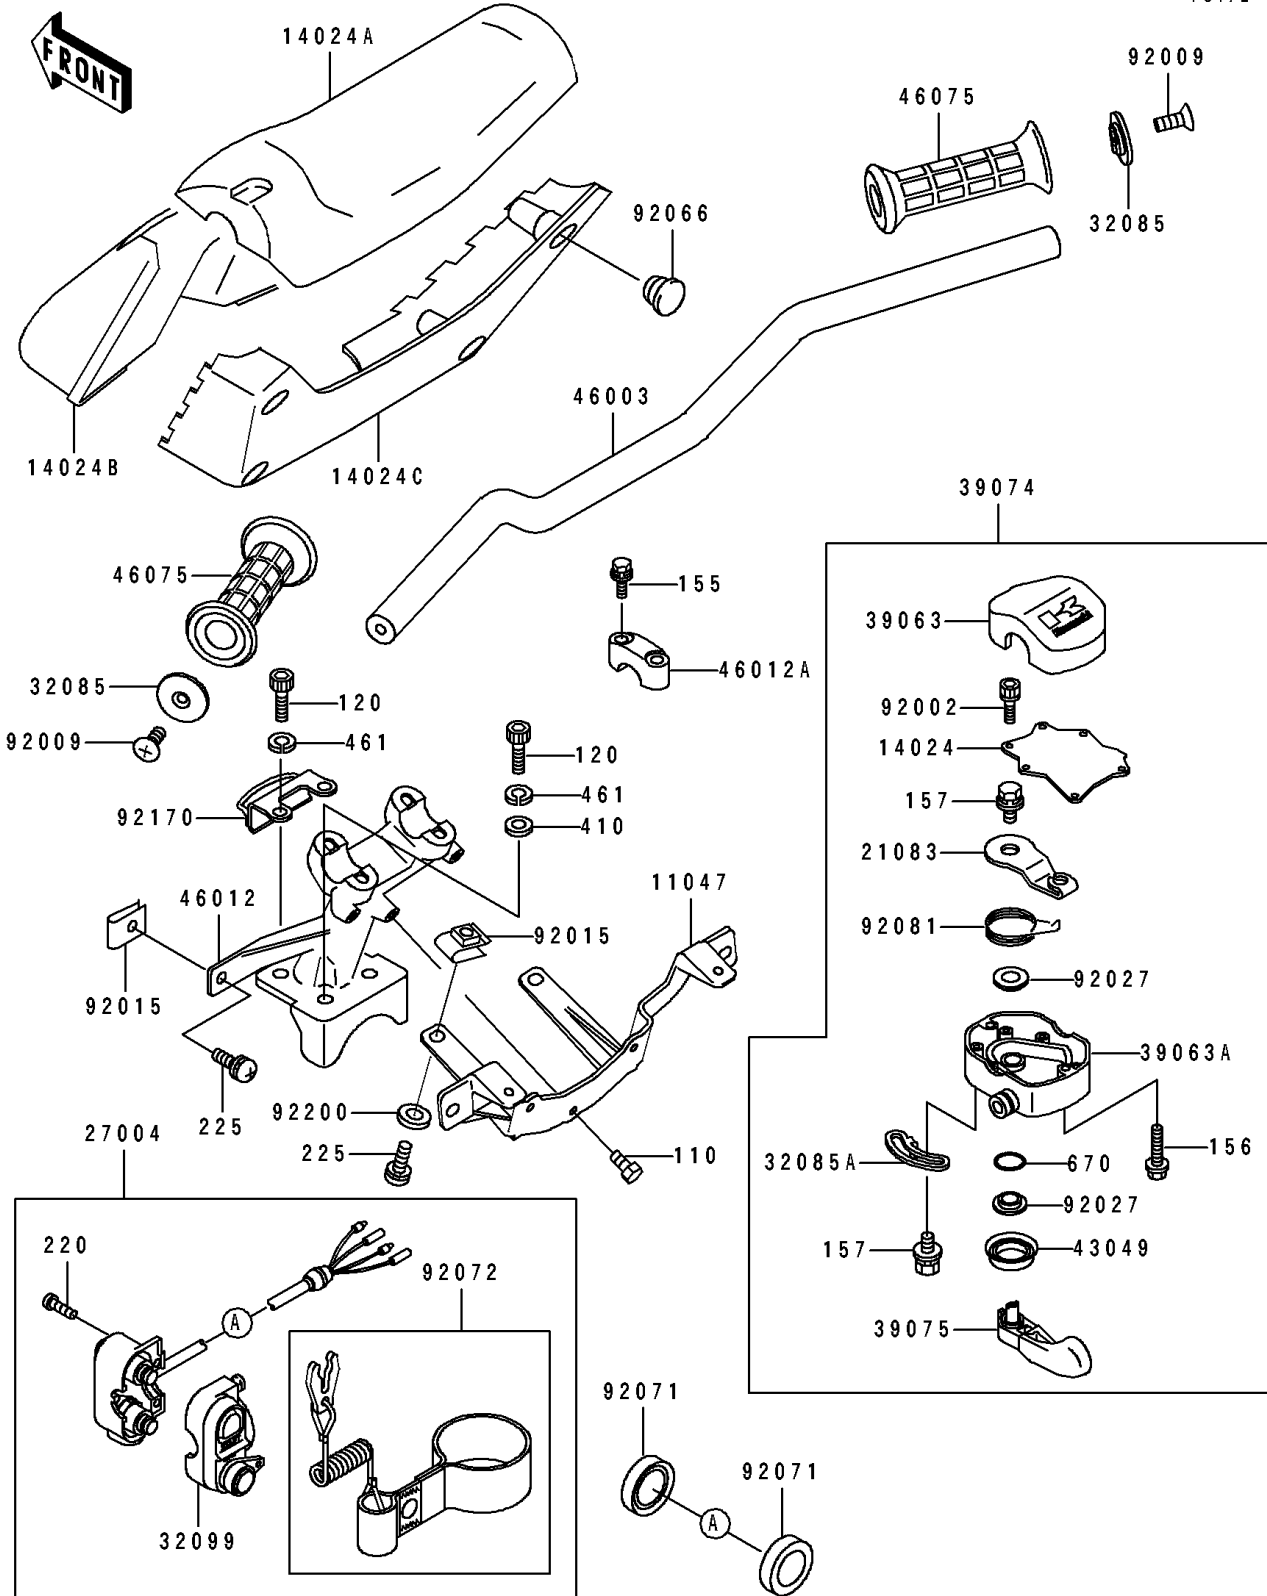

1992 TS PARTS DIAGRAM

Handlebar(JF650-B3/B4)

F3172

1992 TS PARTS LIST

Handlebar(JF650-B3/B4)

ITEM NAME	PART NUMBER	QUANTITY
BRACKET,HANDLE COVER (Ref # 11047)	11047-3713	1
COVER,THROTTLE LEVER (Ref # 14024)	14024-3701	1
COVER,HANDLE,UPP,F.BLACK (Ref # 14024A)	14024-3775-21	1
COVER,HANDLE,FR,M.M.BLUE (Ref # 14024B)	14024-3776-TA	1
COVER,HANDLE,RR,M.M.BLUE (Ref # 14024C)	14024-3808-TA	1
ARM,THROTTLE LEVER (Ref # 21083)	21083-3701	1
SWITCH-ASSY,STOP&START (Ref # 27004)	27004-3714	1
STOPPER (Ref # 32085)	32085-3705	2
STOPPER (Ref # 32085A)	32085-3709	1
CASE,TETHER SWITCH (Ref # 32099)	32099-3738	1
HOUSING-CONTROL,UPP (Ref # 39063)	39063-3703	1
HOUSING-CONTROL,LWR (Ref # 39063A)	39063-3707	1
LEVER-ASSY-THROTTLE (Ref # 39074)	39074-3711	1
LEVER-THROTTLE (Ref # 39075)	39075-3704	1
PACKING,THROTTLE LEVER (Ref # 43049)	43049-3701	1
HANDLE (Ref # 46003)	46003-3717	1
HOLDER-HANDLE,LWR (Ref # 46012)	46012-3718	1
HOLDER-HANDLE,UPP (Ref # 46012A)	46012-3720	2
GRIP,HANDLEBAR (Ref # 46075)	46075-3713	2
BOLT,SOCKET,3X10 (Ref # 92002)	92002-3751	6
SCREW,6X16 (Ref # 92009)	92009-3703	2
NUT,5MM (Ref # 92015)	92015-3799	8
COLLAR,THROTTLE LEVER (Ref # 92027)	92027-3704	2
PLUG (Ref # 92066)	92066-3730	4
GROMMET (Ref # 92071)	92071-3771	2
BAND,TETHER SWITCH (Ref # 92072)	92072-3734	1
SPRING,THROTTLE LEVER RETURN (Ref # 92081)	92081-3702	1
CLAMP,HARNESS&CABLE (Ref # 92170)	92170-3727	1
WASHER,6.5X16X1.0 (Ref # 92200)	92200-3712	2

1992 TS PARTS LIST

Handlebar(JF650-B3/B4)

ITEM NAME	PART NUMBER	QUANTITY
BOLT,6X12 (Ref # 110)	110R0612	3
BOLT-SOCKET,8X25 (Ref # 120)	120R0825	4
BOLT-WSP-SMALL,8X35 (Ref # 155)	155R0835	4
BOLT-WP,5X25 (Ref # 156)	156R0525	2
BOLT-WSP,5X12 (Ref # 157)	157R0512	2
SCREW-PAN-CROS,5X30 (Ref # 220)	220R0530	2
SCREW-PAN-WSP-CROS,5X25 (Ref # 225)	225R0525	8
WASHER-PLAIN-SMALL,8MM (Ref # 410)	410S0800	2
WASHER-SPRING,8MM (Ref # 461)	461S0800	4
O RING,8MM (Ref # 670)	670B1508	1