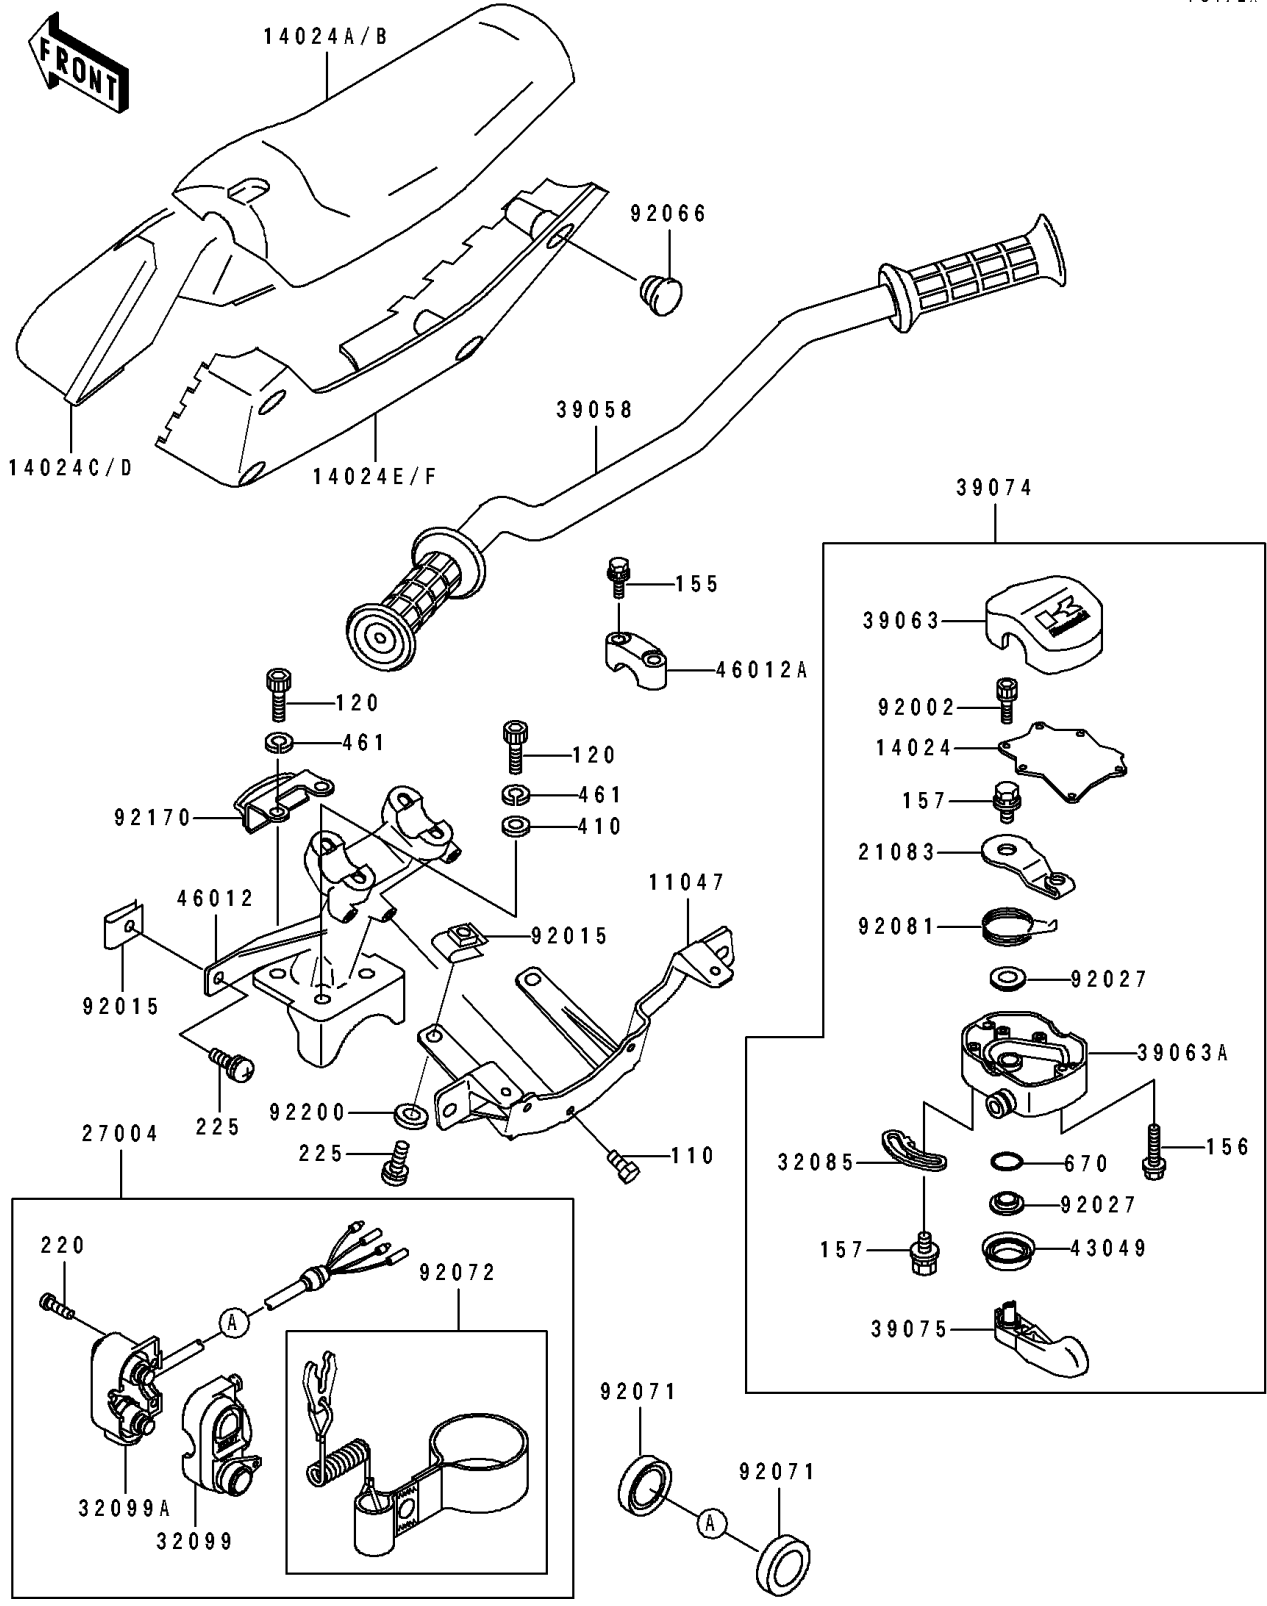

1993 TS PARTS DIAGRAM

Handlebar(JF650-B5/B6)

F3172A

1993 TS PARTS LIST

Handlebar(JF650-B5/B6)

ITEM NAME	PART NUMBER	QUANTITY
BRACKET,HANDLE COVER (Ref # 11047)	11047-3713	1
COVER,THROTTLE LEVER (Ref # 14024)	14024-3701	1
COVER,HANDLE,UPP,BLUE 41 (Ref # 14024A)	14024-3775-TR	1
COVER,HANDLE,FR,BLUE 41 (Ref # 14024C)	14024-3776-TR	1
COVER,HANDLE,RR,BLUE 41 (Ref # 14024E)	14024-3808-TR	1
ARM,THROTTLE LEVER (Ref # 21083)	21083-3701	1
SWITCH-ASSY,STOP&START (Ref # 27004)	27004-3722	1
STOPPER (Ref # 32085)	32085-3709	1
CASE,FR,SWITCH (Ref # 32099)	32099-3762	1
CASE,RR,SWITCH (Ref # 32099A)	32099-3768	1
HANDLE-COMP (Ref # 39058)	39058-3705	1
HOUSING-CONTROL,UPP (Ref # 39063)	39063-3713	1
HOUSING-CONTROL,LWR (Ref # 39063A)	39063-3714	1
LEVER-ASSY-THROTTLE (Ref # 39074)	39074-3714	1
LEVER-THROTTLE (Ref # 39075)	39075-3708	1
PACKING,THROTTLE LEVER (Ref # 43049)	43049-3701	1
HOLDER-HANDLE,LWR (Ref # 46012)	46012-3718	1
HOLDER-HANDLE,UPP (Ref # 46012A)	46012-3720	2
BOLT,SOCKET,3X10 (Ref # 92002)	92002-3751	6
NUT,5MM (Ref # 92015)	92015-3799	8
COLLAR,THROTTLE LEVER (Ref # 92027)	92027-3704	2
PLUG (Ref # 92066)	92066-3730	4
GROMMET (Ref # 92071)	92071-3771	2
BAND,TETHER SWITCH (Ref # 92072)	92072-3767	1
SPRING,THROTTLE LEVER RETURN (Ref # 92081)	92081-3702	1
CLAMP,HARNESS&CABLE (Ref # 92170)	92170-3727	1
WASHER,6.5X16X1.0 (Ref # 92200)	92200-3712	2
BOLT,6X12 (Ref # 110)	110R0612	3
BOLT-SOCKET,8X25 (Ref # 120)	120R0825	4

1993 TS PARTS LIST

Handlebar(JF650-B5/B6)

ITEM NAME	PART NUMBER	QUANTITY
BOLT-WSP-SMALL,8X35 (Ref # 155)	155R0835	4
BOLT-WP,5X25 (Ref # 156)	156R0525	2
BOLT-WSP,5X12 (Ref # 157)	157R0512	2
SCREW-PAN-CROS,5X30 (Ref # 220)	220R0530	2
SCREW-PAN-WSP-CROS,5X25 (Ref # 225)	225R0525	8
WASHER-PLAIN-SMALL,8MM (Ref # 410)	410S0800	2
WASHER-SPRING,8MM (Ref # 461)	461S0800	4
O RING,8MM (Ref # 670)	670B1508	1