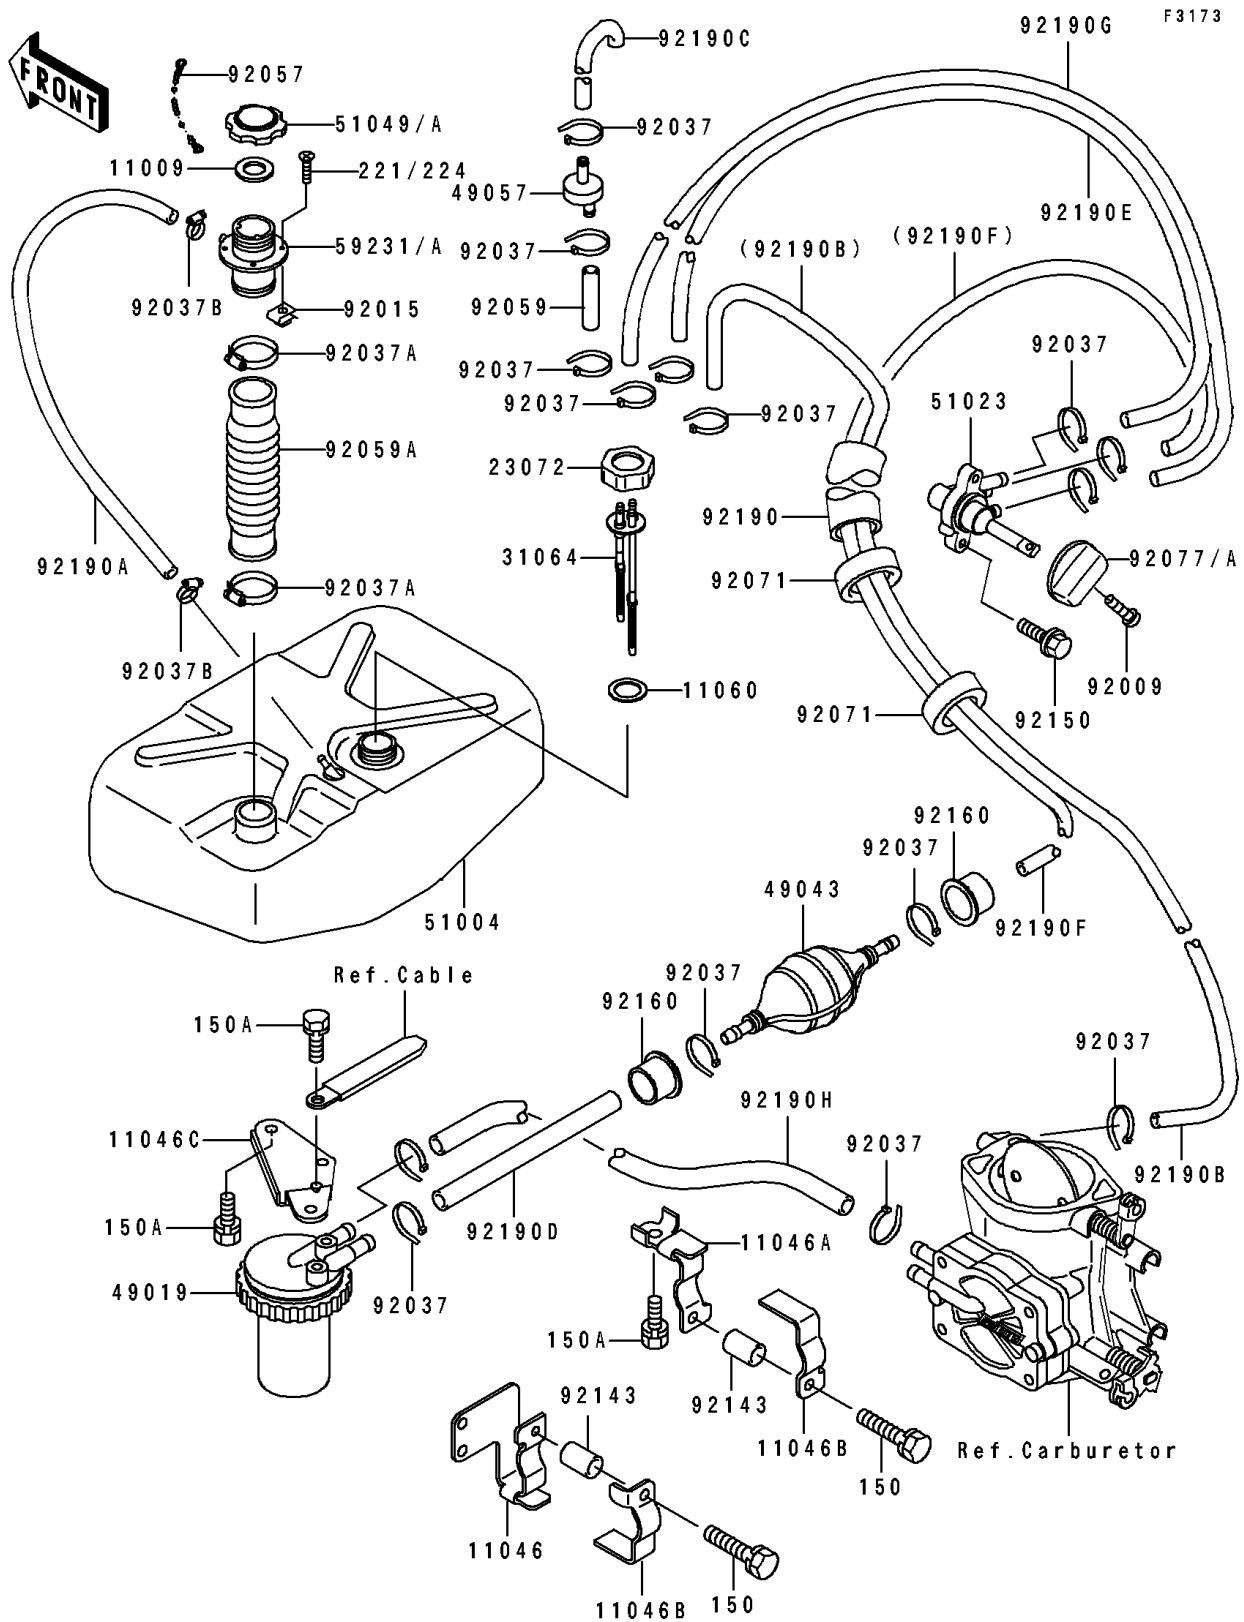

1992 TS PARTS DIAGRAM

Fuel Tank

1992 TS PARTS LIST

Fuel Tank

ITEM NAME	PART NUMBER	QUANTITY
GASKET,TANK CAP (Ref # 11009)	11009-3020	1
BRACKET,PUMP PRIMING (Ref # 11046)	11046-3806	1
BRACKET,PUMP PRIMING (Ref # 11046A)	11046-3811	1
BRACKET,PUMP PRIMING (Ref # 11046B)	11046-3813	2
BRACKET,FUEL FILTER (Ref # 11046C)	11046-3842	1
GASKET (Ref # 11060)	11060-3715	1
RETAINER (Ref # 23072)	23072-501	1
PIPE-COMP,FUEL TANK (Ref # 31064)	31064-3721	1
FILTER-FUEL (Ref # 49019)	49019-3708	1
PUMP-PRIMING (Ref # 49043)	49043-3702	1
VALVE-RELIEF (Ref # 49057)	49057-3001	1
TANK-FUEL (Ref # 51004)	51004-3709	1
TAP-ASSY,FUEL (Ref # 51023)	51023-3709	1
CAP-TANK,FUEL (Ref # 51049)	51049-3714	1
FILLER (Ref # 59231)	59231-3713	1
SCREW,4X8 (Ref # 92009)	92009-3729	1
NUT,5MM (Ref # 92015)	92015-3799	4
CLAMP (Ref # 92037)	92037-1173	15
CLAMP (Ref # 92037A)	92037-3009	2
CLAMP (Ref # 92037B)	92037-3726	2
CHAIN,COVER,L=100 (Ref # 92057)	92057-3704	1
TUBE,5.8X12.2X55 (Ref # 92059)	92059-3026	1
TUBE (Ref # 92059A)	92059-3869	1
GROMMET (Ref # 92071)	92071-3771	2
KNOB (Ref # 92077)	92077-3709	1
COLLAR,6X8.5X13 (Ref # 92143)	92143-3715	2
BOLT,5X14 (Ref # 92150)	92150-3702	2
DAMPER (Ref # 92160)	92160-3752	2
TUBE,22X24X250 (Ref # 92190)	92190-3710	1

1992 TS PARTS LIST

Fuel Tank

ITEM NAME	PART NUMBER	QUANTITY
TUBE,5.8X10.8X440 (Ref # 92190A)	92190-3779	1
TUBE,7X12X1040 (Ref # 92190B)	92190-3780	1
TUBE,RELIEF VALVE (Ref # 92190C)	92190-3781	1
TUBE,5.8X10.8X160 (Ref # 92190D)	92190-3784	1
TUBE,5.8X10.8X380 (Ref # 92190E)	92190-3785	1
TUBE,5.8X10.8X1130 (Ref # 92190F)	92190-3786	1
TUBE,5.8X10.8X370 (Ref # 92190G)	92190-3787	1
TUBE,5.8X10.8X325 (Ref # 92190H)	92190-3836	1
BOLT-WS,5X25 (Ref # 150)	150R0525	2
BOLT-WS,6X12 (Ref # 150A)	150R0612	5
SCREW-CSK-CROS,5X20 (Ref # 221)	221R0520	4