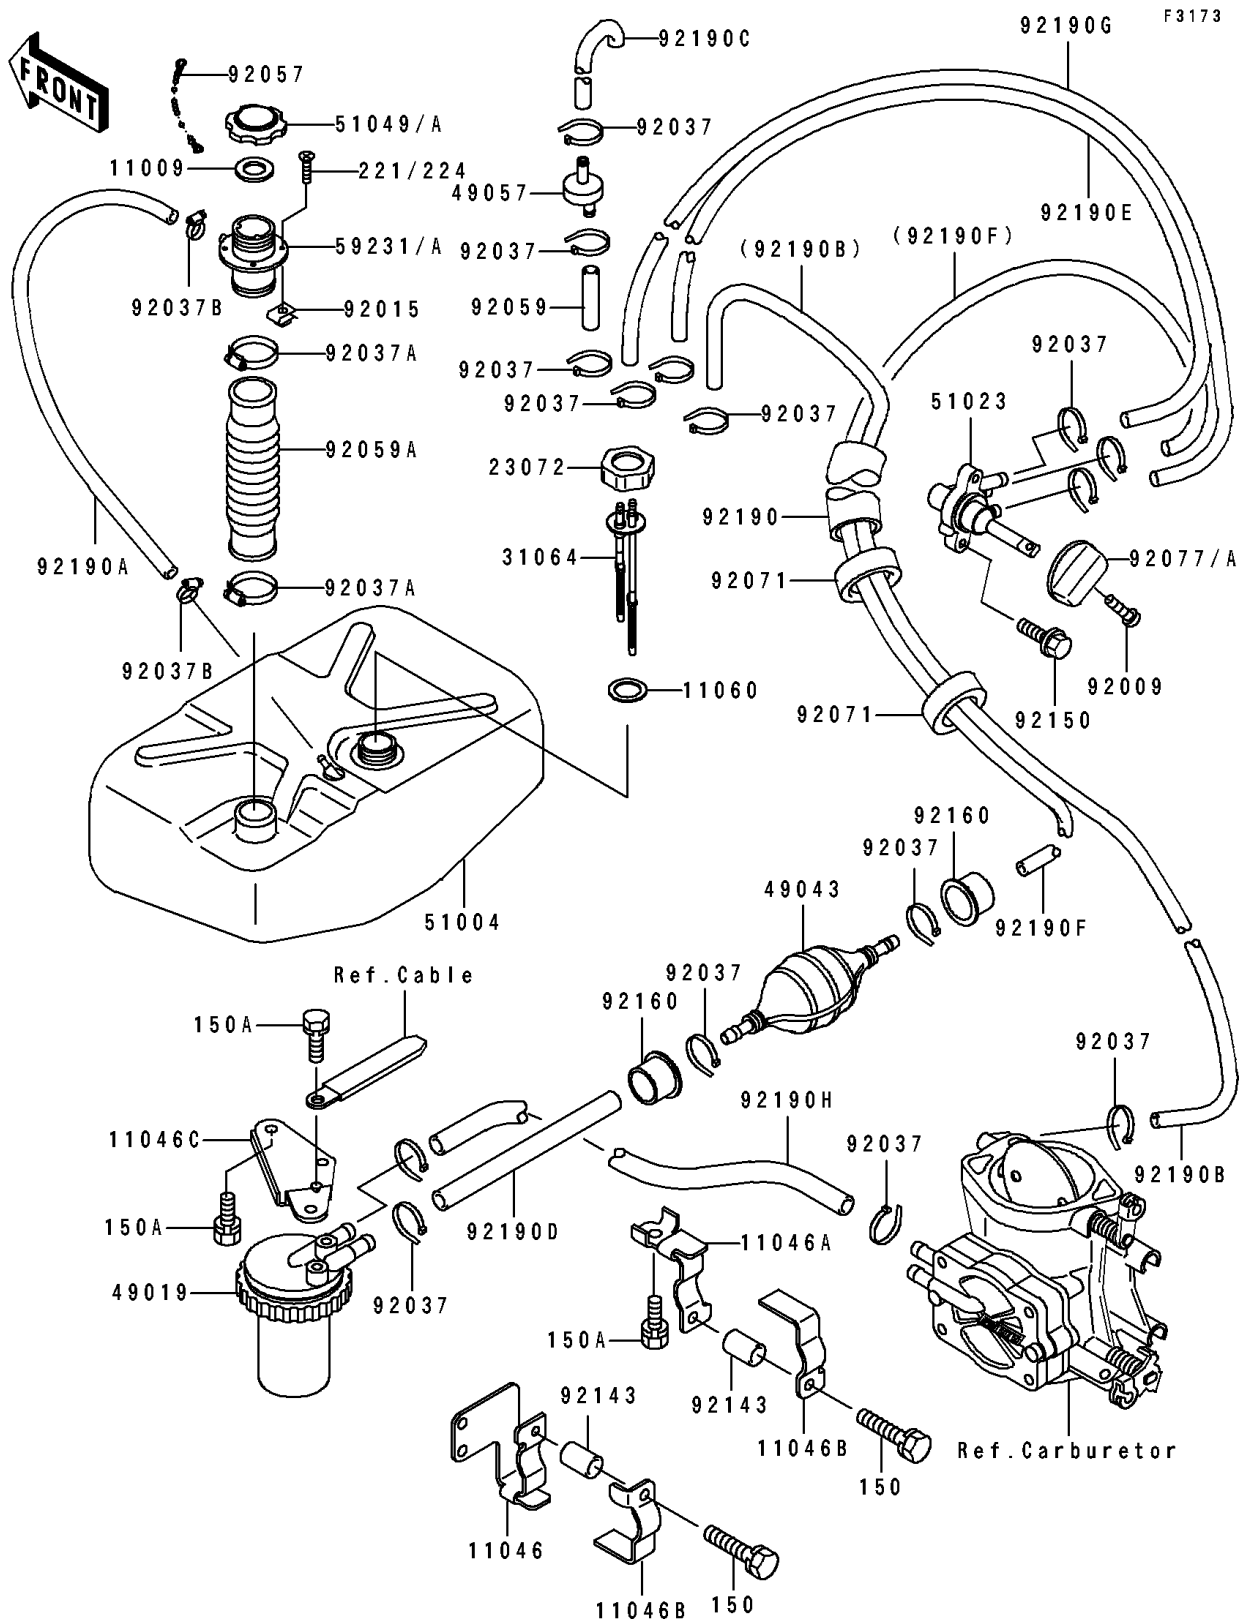

# 1992 TS PARTS LIST

## Fuel Tank

ITEM NAME	PART NUMBER	QUANTITY
GASKET,TANK CAP (Ref # 11009)	11009-3020	1
BRACKET,PUMP PRIMING (Ref # 11046)	11046-3806	1
BRACKET,PUMP PRIMING (Ref # 11046A)	11046-3811	1
BRACKET,PUMP PRIMING (Ref # 11046B)	11046-3813	2
BRACKET,FUEL FILTER (Ref # 11046C)	11046-3842	1
GASKET (Ref # 11060)	11060-3715	1
RETAINER (Ref # 23072)	23072-501	1
PIPE-COMP,FUEL TANK (Ref # 31064)	31064-3721	1
FILTER-FUEL (Ref # 49019)	49019-3708	1
PUMP-PRIMING (Ref # 49043)	49043-3702	1
VALVE-RELIEF (Ref # 49057)	49057-3001	1
TANK-FUEL (Ref # 51004)	51004-3709	1
TAP-ASSY,FUEL (Ref # 51023)	51023-3709	1
CAP-TANK,FUEL (Ref # 51049)	51049-3714	1
FILLER (Ref # 59231)	59231-3713	1
SCREW,4X8 (Ref # 92009)	92009-3729	1
NUT,5MM (Ref # 92015)	92015-3799	4
CLAMP (Ref # 92037)	92037-1173	15
CLAMP (Ref # 92037A)	92037-3009	2
CLAMP (Ref # 92037B)	92037-3726	2
CHAIN,COVER,L=100 (Ref # 92057)	92057-3704	1
TUBE,5.8X12.2X55 (Ref # 92059)	92059-3026	1
TUBE (Ref # 92059A)	92059-3869	1
GROMMET (Ref # 92071)	92071-3771	2
KNOB (Ref # 92077)	92077-3709	1
COLLAR,6X8.5X13 (Ref # 92143)	92143-3715	2
BOLT,5X14 (Ref # 92150)	92150-3702	2
DAMPER (Ref # 92160)	92160-3752	2
TUBE,22X24X250 (Ref # 92190)	92190-3710	1

## 1992 TS PARTS LIST

### Fuel Tank

ITEM NAME	PART NUMBER	QUANTITY
TUBE,5.8X10.8X440 (Ref # 92190A)	92190-3779	1
TUBE,7X12X1040 (Ref # 92190B)	92190-3780	1
TUBE,RELIEF VALVE (Ref # 92190C)	92190-3781	1
TUBE,5.8X10.8X160 (Ref # 92190D)	92190-3784	1
TUBE,5.8X10.8X380 (Ref # 92190E)	92190-3785	1
TUBE,5.8X10.8X1130 (Ref # 92190F)	92190-3786	1
TUBE,5.8X10.8X370 (Ref # 92190G)	92190-3787	1
TUBE,5.8X10.8X325 (Ref # 92190H)	92190-3836	1
BOLT-WS,5X25 (Ref # 150)	150R0525	2
BOLT-WS,6X12 (Ref # 150A)	150R0612	5
SCREW-CSK-CROS,5X20 (Ref # 221)	221R0520	4