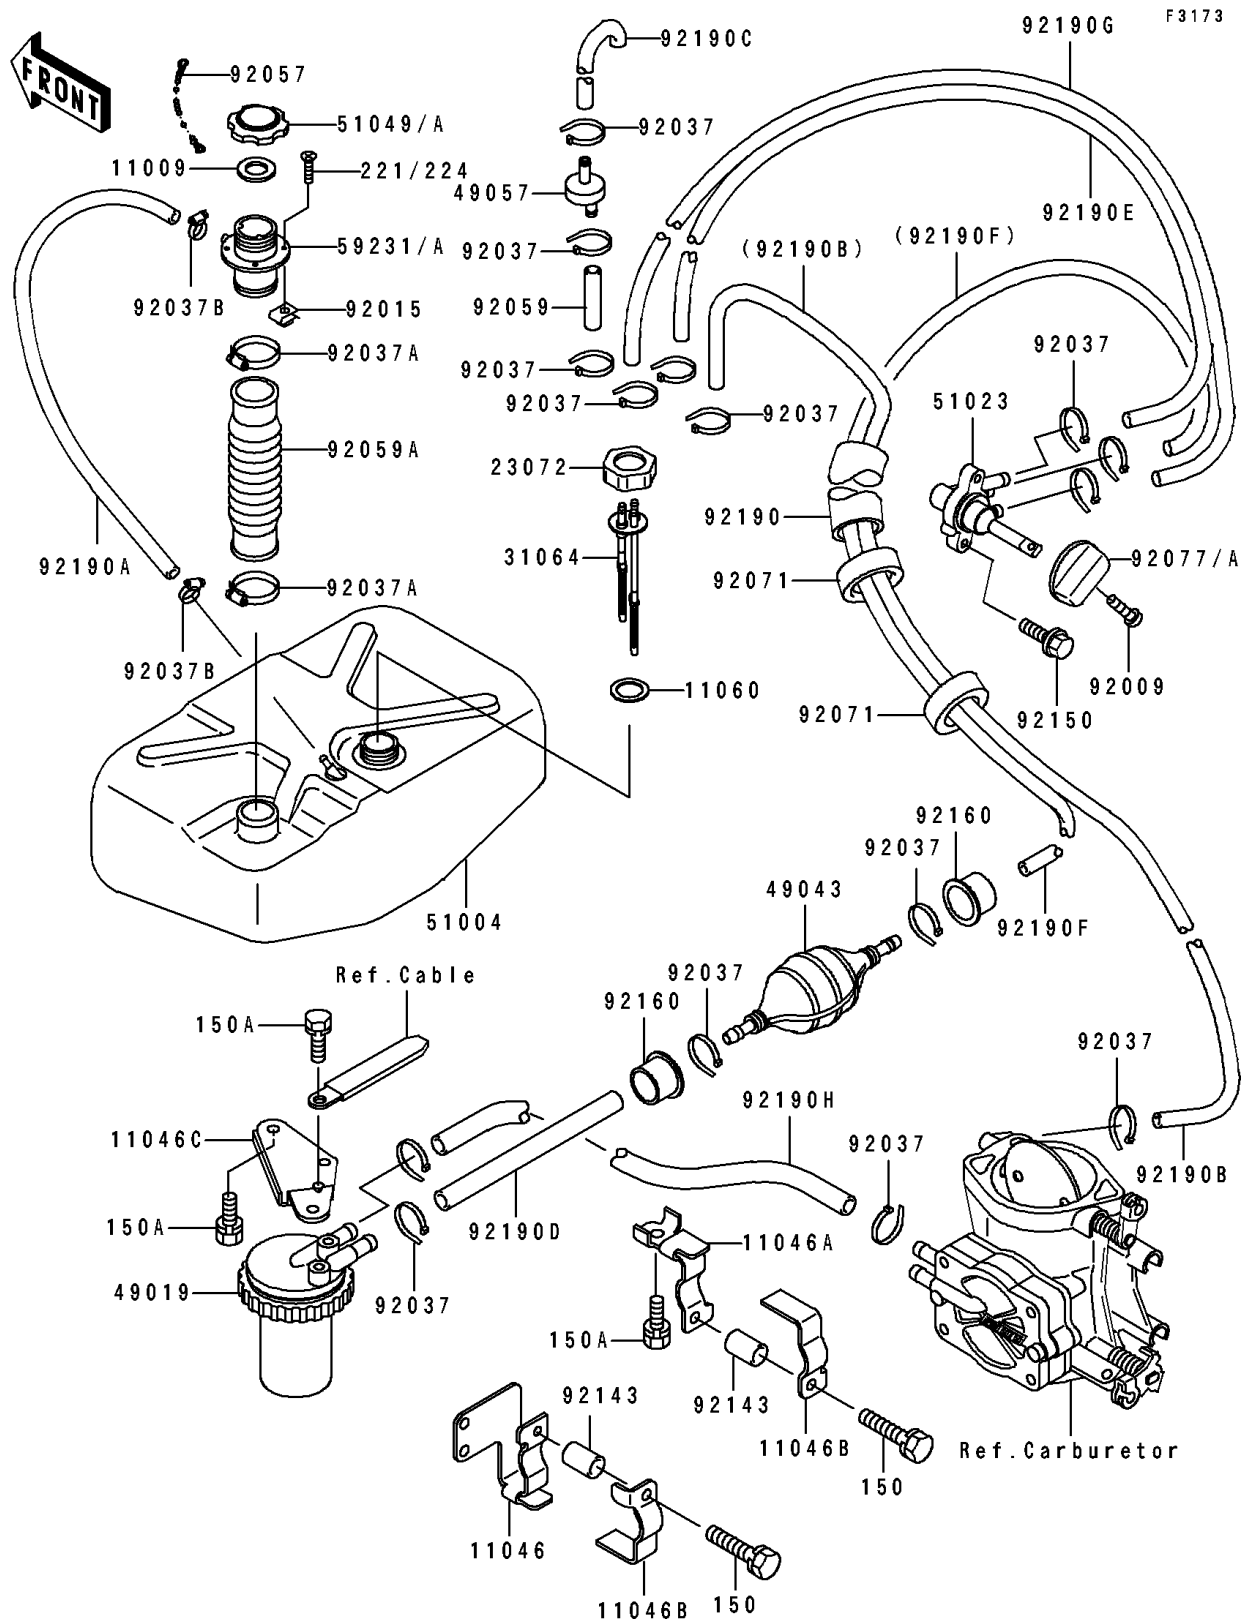

1993 TS PARTS DIAGRAM

Fuel Tank

1993 TS PARTS LIST

Fuel Tank

| ITEM NAME | PART NUMBER | QUANTITY |
|-------------------------------------|-------------|----------|
| GASKET,TANK CAP (Ref # 11009) | 11009-3020 | 1 |
| BRACKET,PUMP PRIMING (Ref # 11046) | 11046-3806 | 1 |
| BRACKET,PUMP PRIMING (Ref # 11046A) | 11046-3811 | 1 |
| BRACKET,PUMP PRIMING (Ref # 11046B) | 11046-3813 | 2 |
| BRACKET,FUEL FILTER (Ref # 11046C) | 11046-3842 | 1 |
| GASKET (Ref # 11060) | 11060-3715 | 1 |
| RETAINER (Ref # 23072) | 23072-501 | 1 |
| PIPE-COMP,FUEL TANK (Ref # 31064) | 31064-3721 | 1 |
| FILTER-FUEL (Ref # 49019) | 49019-3708 | 1 |
| PUMP-PRIMING (Ref # 49043) | 49043-3702 | 1 |
| VALVE-RELIEF (Ref # 49057) | 49057-3001 | 1 |
| TANK-FUEL (Ref # 51004) | 51004-3709 | 1 |
| TAP-ASSY,FUEL (Ref # 51023) | 51023-3709 | 1 |
| CAP-TANK,FUEL (Ref # 51049A) | 51049-3719 | 1 |
| FILLER (Ref # 59231A) | 59231-3714 | 1 |
| SCREW,4X8 (Ref # 92009) | 92009-3729 | 1 |
| NUT,5MM (Ref # 92015) | 92015-3799 | 6 |
| CLAMP (Ref # 92037) | 92037-1173 | 15 |
| CLAMP (Ref # 92037A) | 92037-3009 | 2 |
| CLAMP (Ref # 92037B) | 92037-3726 | 2 |
| CHAIN,COVER,L=100 (Ref # 92057) | 92057-3704 | 1 |
| TUBE,5.8X12.2X55 (Ref # 92059) | 92059-3026 | 1 |
| TUBE (Ref # 92059A) | 92059-3869 | 1 |
| GROMMET (Ref # 92071) | 92071-3771 | 2 |
| KNOB,CABLE (Ref # 92077A) | 92077-3716 | 1 |
| COLLAR,6X8.5X13 (Ref # 92143) | 92143-3715 | 2 |
| BOLT,5X14 (Ref # 92150) | 92150-3702 | 2 |
| DAMPER (Ref # 92160) | 92160-3752 | 2 |
| TUBE,22X24X250 (Ref # 92190) | 92190-3710 | 1 |