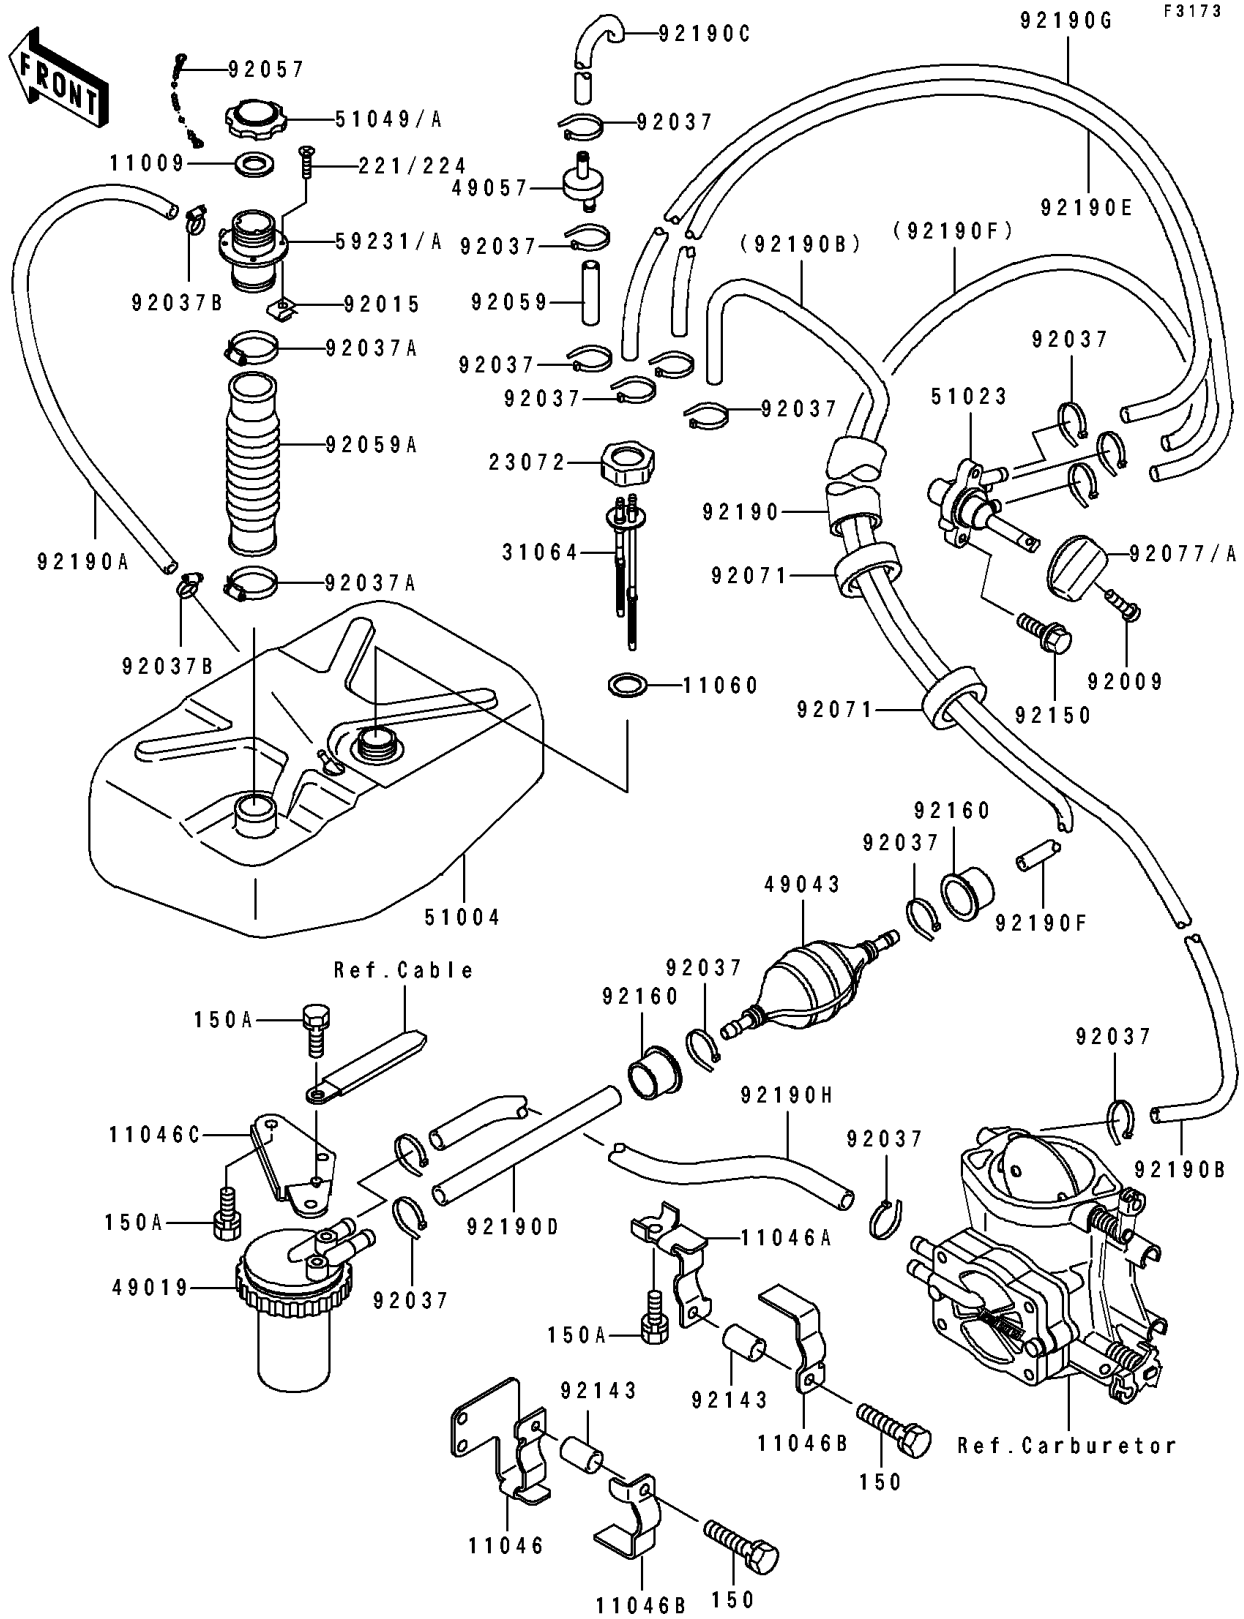

# 1994 TS PARTS LIST

## Fuel Tank

ITEM NAME	PART NUMBER	QUANTITY
GASKET,TANK CAP (Ref # 11009)	11009-3020	1
BRACKET,PUMP PRIMING (Ref # 11046)	11046-3806	1
BRACKET,PUMP PRIMING (Ref # 11046A)	11046-3811	1
BRACKET,PUMP PRIMING (Ref # 11046B)	11046-3813	2
BRACKET,FUEL FILTER (Ref # 11046C)	11046-3842	1
GASKET (Ref # 11060)	11060-3715	1
RETAINER (Ref # 23072)	23072-501	1
PIPE-COMP,FUEL TANK (Ref # 31064)	31064-3721	1
FILTER-FUEL (Ref # 49019)	49019-3708	1
PUMP-PRIMING (Ref # 49043)	49043-3702	1
VALVE-RELIEF (Ref # 49057)	49057-3001	1
TANK-FUEL (Ref # 51004)	51004-3709	1
TAP-ASSY,FUEL (Ref # 51023)	51023-3709	1
CAP-TANK,FUEL (Ref # 51049A)	51049-3719	1
FILLER (Ref # 59231A)	59231-3714	1
SCREW,4X8 (Ref # 92009)	92009-3729	1
NUT,5MM (Ref # 92015)	92015-3799	6
CLAMP (Ref # 92037)	92037-1173	15
CLAMP (Ref # 92037A)	92037-3009	2
CLAMP (Ref # 92037B)	92037-3726	2
CHAIN,COVER,L=100 (Ref # 92057)	92057-3704	1
TUBE,5.8X12.2X55 (Ref # 92059)	92059-3026	1
TUBE (Ref # 92059A)	92059-3869	1
GROMMET (Ref # 92071)	92071-3771	2
KNOB,CABLE (Ref # 92077A)	92077-3716	1
COLLAR,6X8.5X13 (Ref # 92143)	92143-3715	2
BOLT,5X14 (Ref # 92150)	92150-3702	2
DAMPER (Ref # 92160)	92160-3752	2
TUBE,22X24X250 (Ref # 92190)	92190-3710	1

## Fuel Tank

ITEM NAME	PART NUMBER	QUANTITY
TUBE,5.8X10.8X440 (Ref # 92190A)	92190-3779	1
TUBE,7X12X1040 (Ref # 92190B)	92190-3780	1
TUBE,RELIEF VALVE (Ref # 92190C)	92190-3781	1
TUBE,5.8X10.8X160 (Ref # 92190D)	92190-3784	1
TUBE,5.8X10.8X380 (Ref # 92190E)	92190-3785	1
TUBE,5.8X10.8X1130 (Ref # 92190F)	92190-3786	1
TUBE,5.8X10.8X370 (Ref # 92190G)	92190-3787	1
TUBE,5.8X10.8X325 (Ref # 92190H)	92190-3836	1
BOLT-WS,5X25 (Ref # 150)	150R0525	2
BOLT-WS,6X12 (Ref # 150A)	150R0612	5
SCREW-PAN-WP-CROS,5X20 (Ref # 224)	224R0520	6