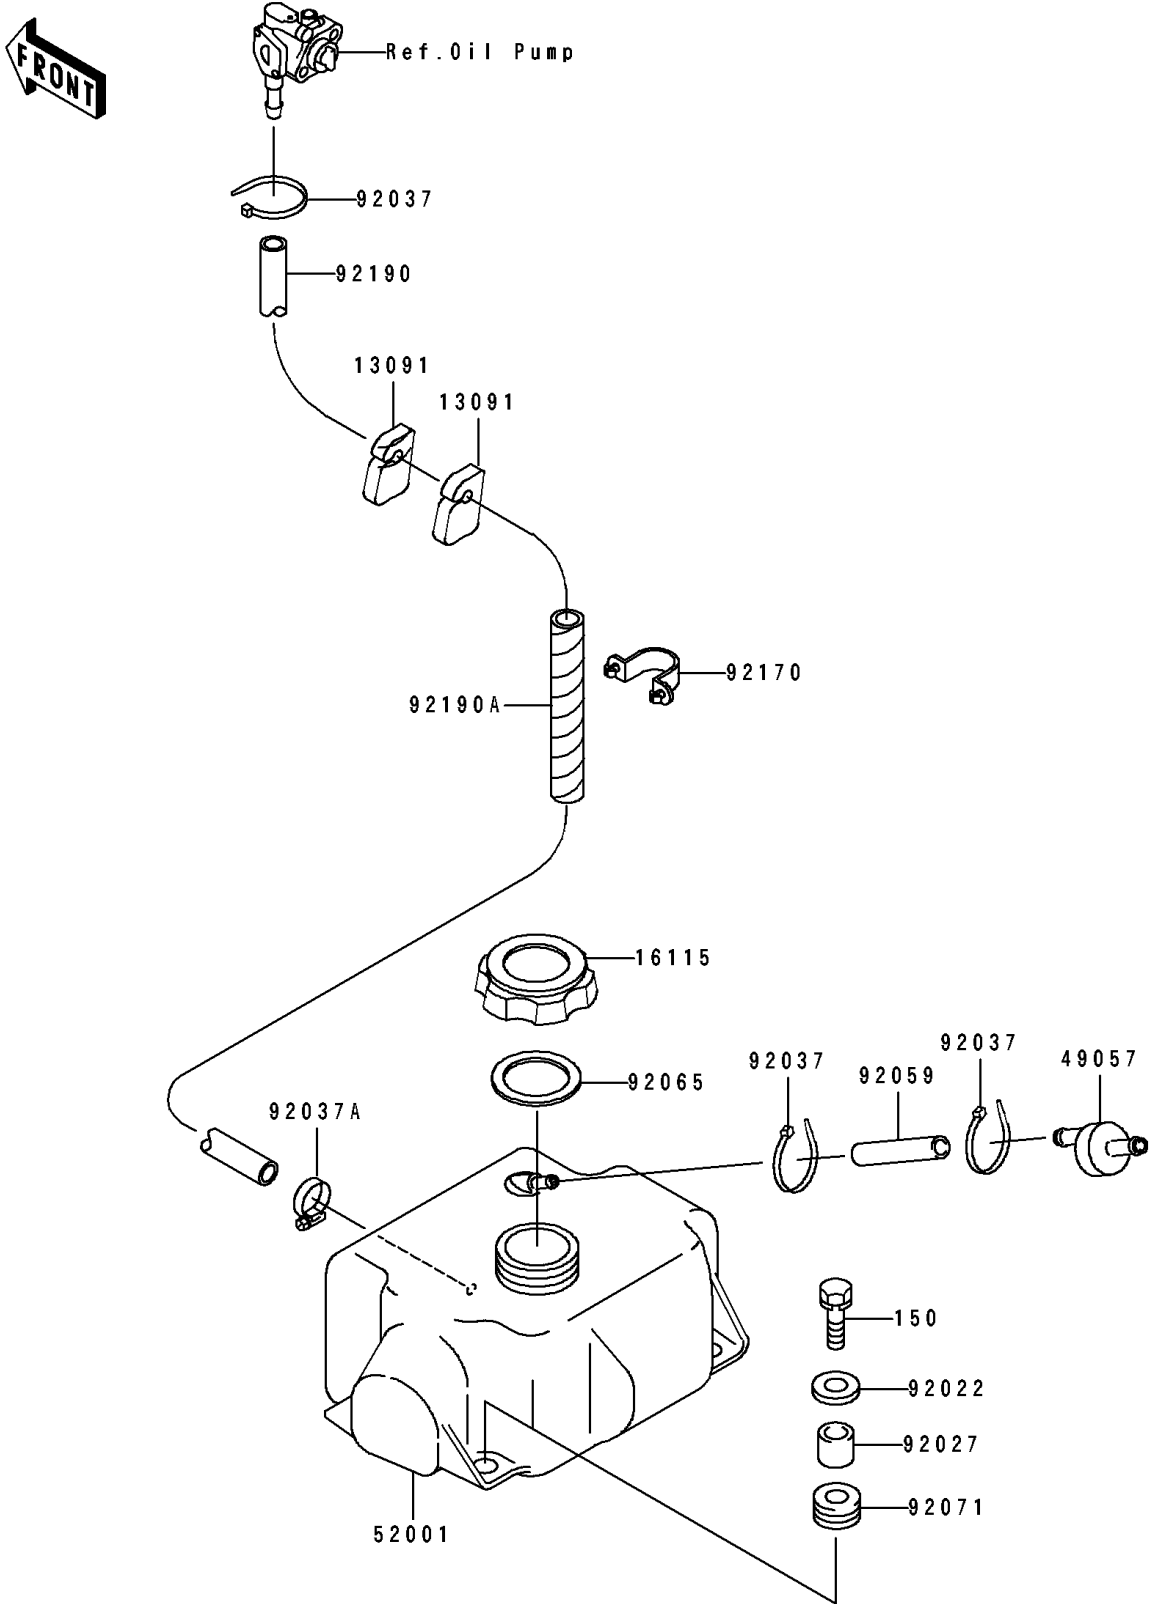

1991 TS PARTS DIAGRAM

Oil Tank(&NAMI.KAW42717 92)

F3174

1991 TS PARTS LIST

Oil Tank(&NAMI.KAW42717 92)

ITEM NAME	PART NUMBER	QUANTITY
HOLDER (Ref # 13091)	13091-3712	2
CAP-OIL FILLER (Ref # 16115)	16115-3709	1
VALVE-RELIEF (Ref # 49057)	49057-3001	1
TANK-OIL (Ref # 52001)	52001-3709	1
WASHER,6.2X20X2 (Ref # 92022)	92022-3714	4
COLLAR,6.2X10X10 (Ref # 92027)	92027-3705	4
CLAMP (Ref # 92037)	92037-1173	3
CLAMP (Ref # 92037A)	92037-3726	1
TUBE,5.8X12.2X55 (Ref # 92059)	92059-3026	1
GASKET (Ref # 92065)	92065-504	1
GROMMET (Ref # 92071)	92071-3716	4
CLAMP,HARNESS (Ref # 92170)	92170-1122	1
TUBE,5.8X10.8X1300 (Ref # 92190)	92190-3803	1
TUBE,SPIRAL,L=120 (Ref # 92190A)	92190-3840	1
BOLT-WS,6X22 (Ref # 150)	150R0622	4