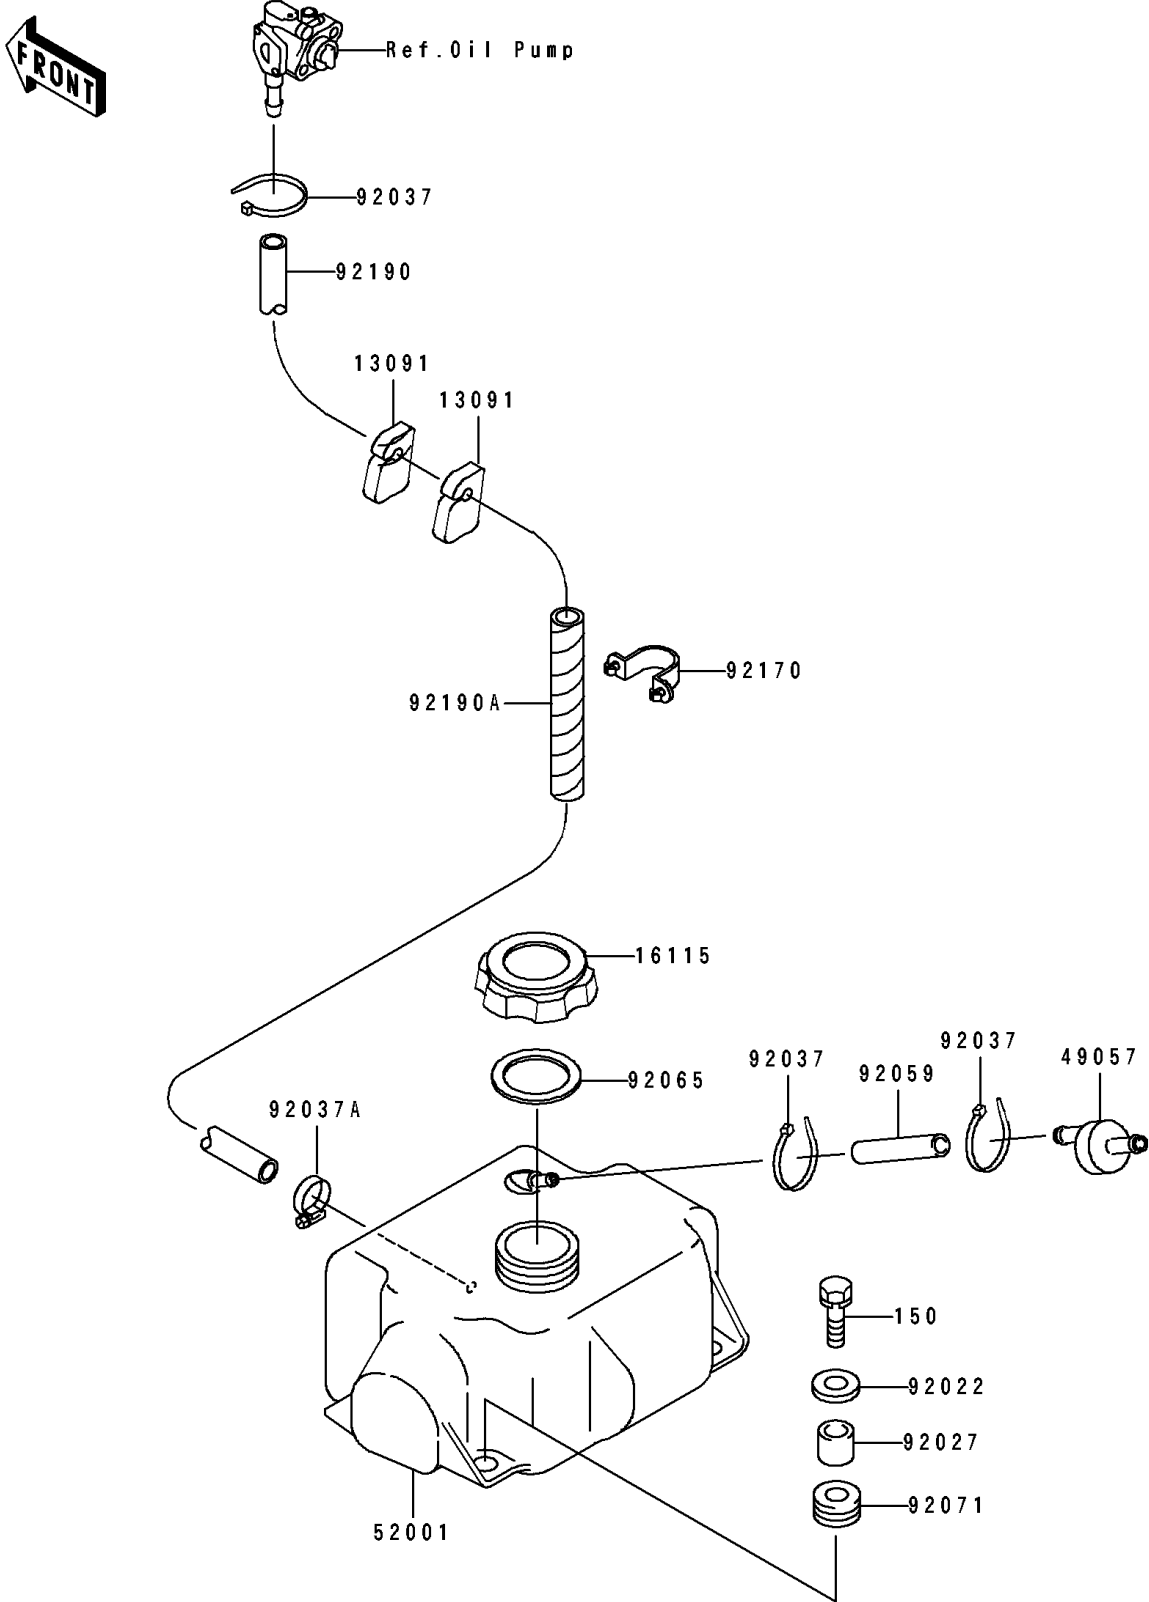

1992 TS PARTS DIAGRAM

Oil Tank(&NAMI.KAW42717 92)

F3174

1992 TS PARTS LIST

Oil Tank(&NAMI.KAW42717 92)

ITEM NAME	PART NUMBER	QUANTITY
HOLDER (Ref # 13091)	13091-3712	2
CAP-OIL FILLER (Ref # 16115)	16115-3709	1
VALVE-RELIEF (Ref # 49057)	49057-3001	1
TANK-OIL (Ref # 52001)	52001-3709	1
WASHER,6.2X20X2 (Ref # 92022)	92022-3714	4
COLLAR,6.2X10X10 (Ref # 92027)	92027-3705	4
CLAMP (Ref # 92037)	92037-1173	3
CLAMP (Ref # 92037A)	92037-3726	1
TUBE,5.8X12.2X55 (Ref # 92059)	92059-3026	1
GASKET (Ref # 92065)	92065-504	1
GROMMET (Ref # 92071)	92071-3716	4
CLAMP,HARNESS (Ref # 92170)	92170-1122	1
TUBE,5.8X10.8X1300 (Ref # 92190)	92190-3803	1
TUBE,SPIRAL,L=120 (Ref # 92190A)	92190-3840	1
BOLT-WS,6X22 (Ref # 150)	150R0622	4