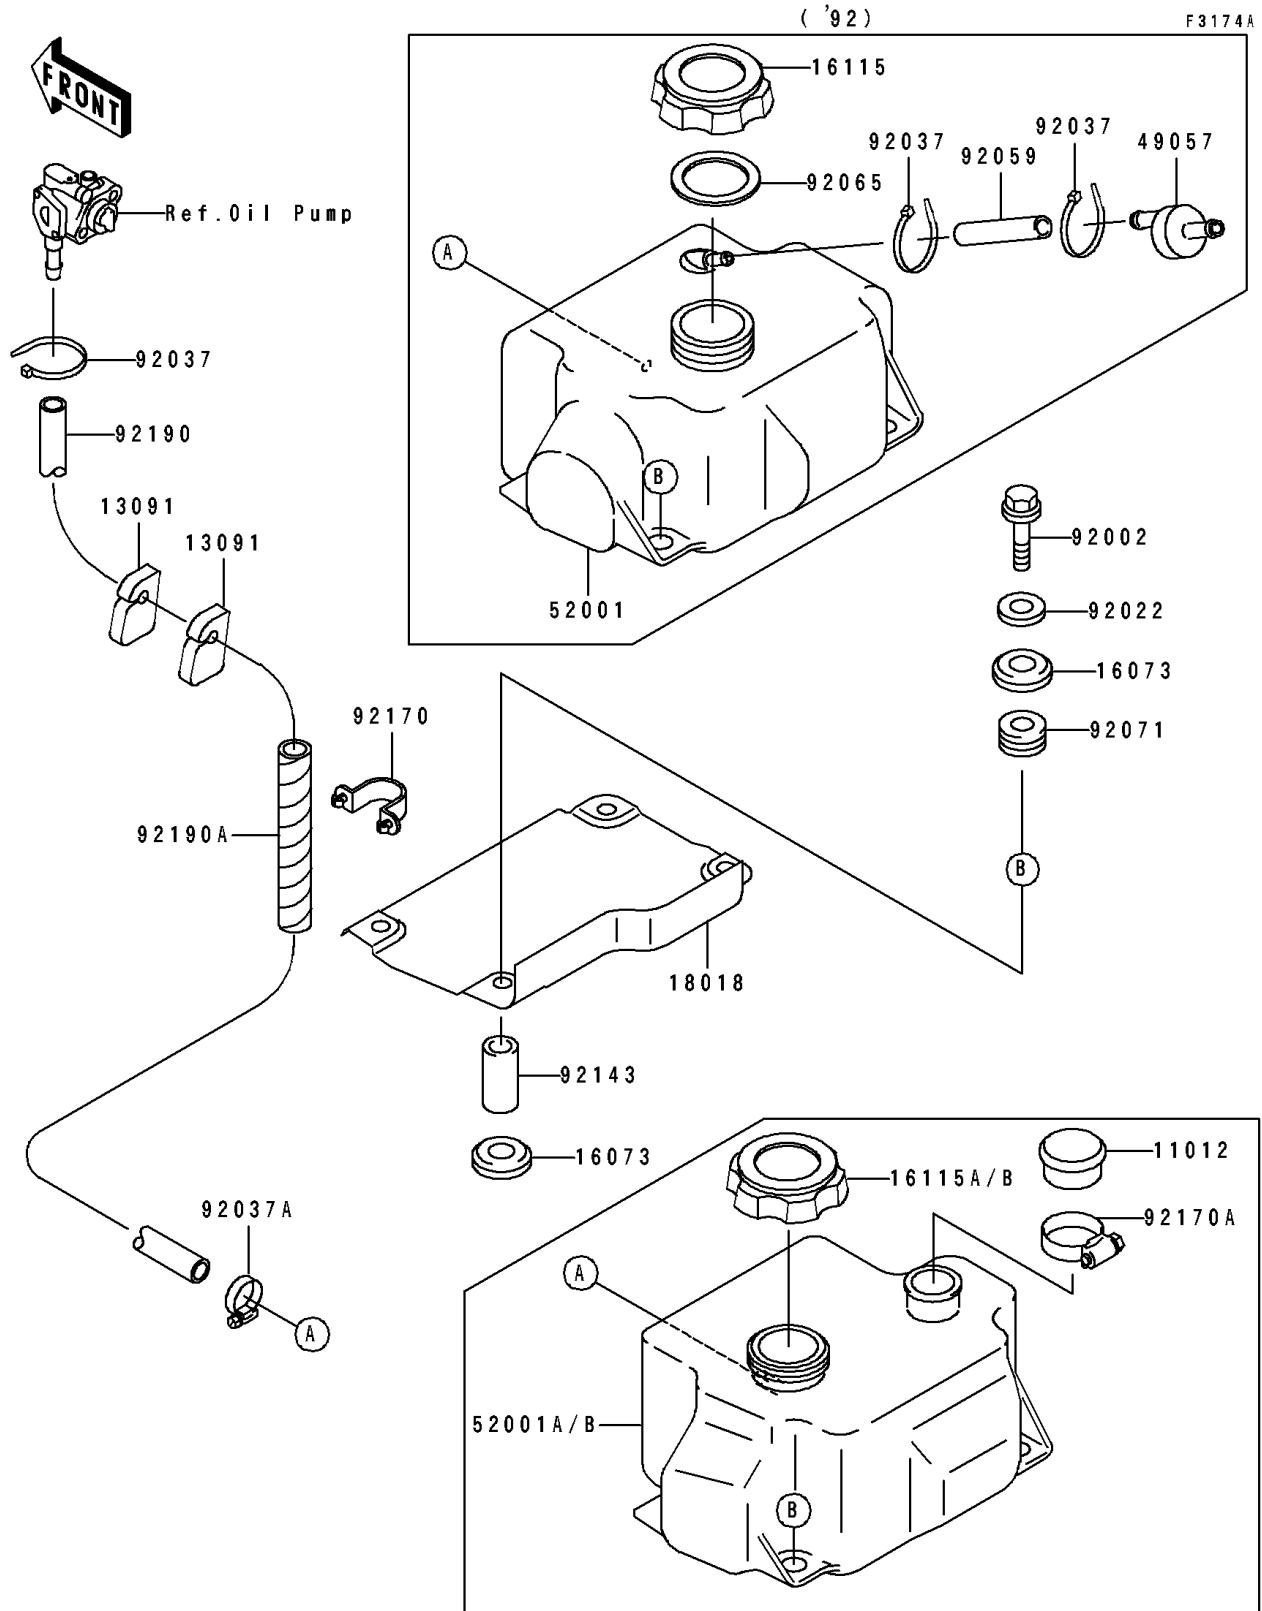

1994 TS PARTS DIAGRAM

Oil Tank(KAW42718 92&NAMI.)

1994 TS PARTS LIST

Oil Tank(KAW42718 92&NAMI.)

ITEM NAME	PART NUMBER	QUANTITY
CAP,OIL TANK (Ref # 11012)	11012-3767	1
HOLDER (Ref # 13091)	13091-3712	2
INSULATOR (Ref # 16073)	16073-3704	8
CAP-OIL FILLER (Ref # 16115B)	16115-3714	1
PLATE-HEAT GUARD (Ref # 18018)	18018-3702	1
TANK-OIL (Ref # 52001A)	52001-3714	1
BOLT,6X30 (Ref # 92002)	92002-3726	4
WASHER,6.2X20X2 (Ref # 92022)	92022-3714	4
CLAMP (Ref # 92037)	92037-1173	1
CLAMP (Ref # 92037A)	92037-3726	1
GROMMET (Ref # 92071)	92071-3716	4
COLLAR,6.2X10X19 (Ref # 92143)	92143-3733	4
CLAMP,HARNESS (Ref # 92170)	92170-1122	1
CLAMP (Ref # 92170A)	92170-3734	1
TUBE,5.8X10.8X1300 (Ref # 92190)	92190-3803	1
TUBE,SPIRAL,L=120 (Ref # 92190A)	92190-3840	1