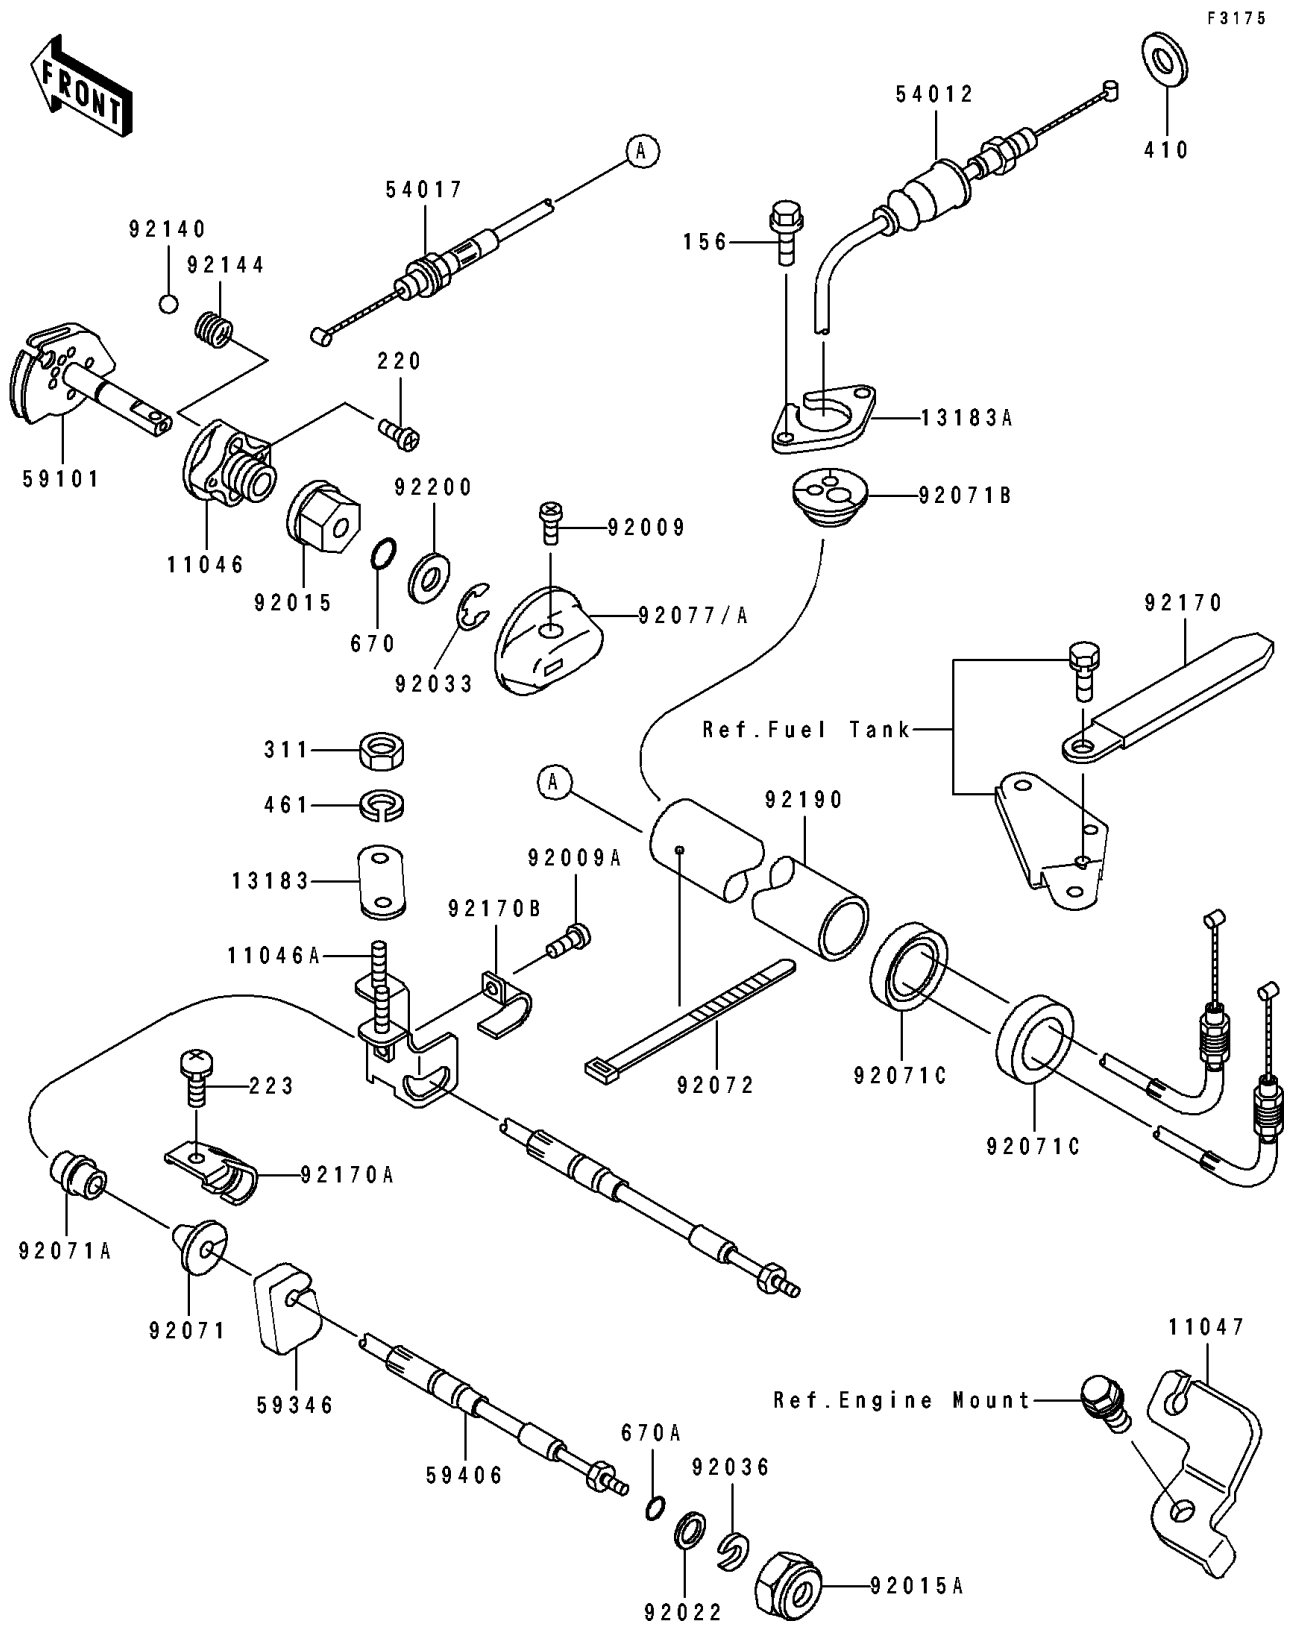

1992 TS PARTS DIAGRAM

Cables

F3175