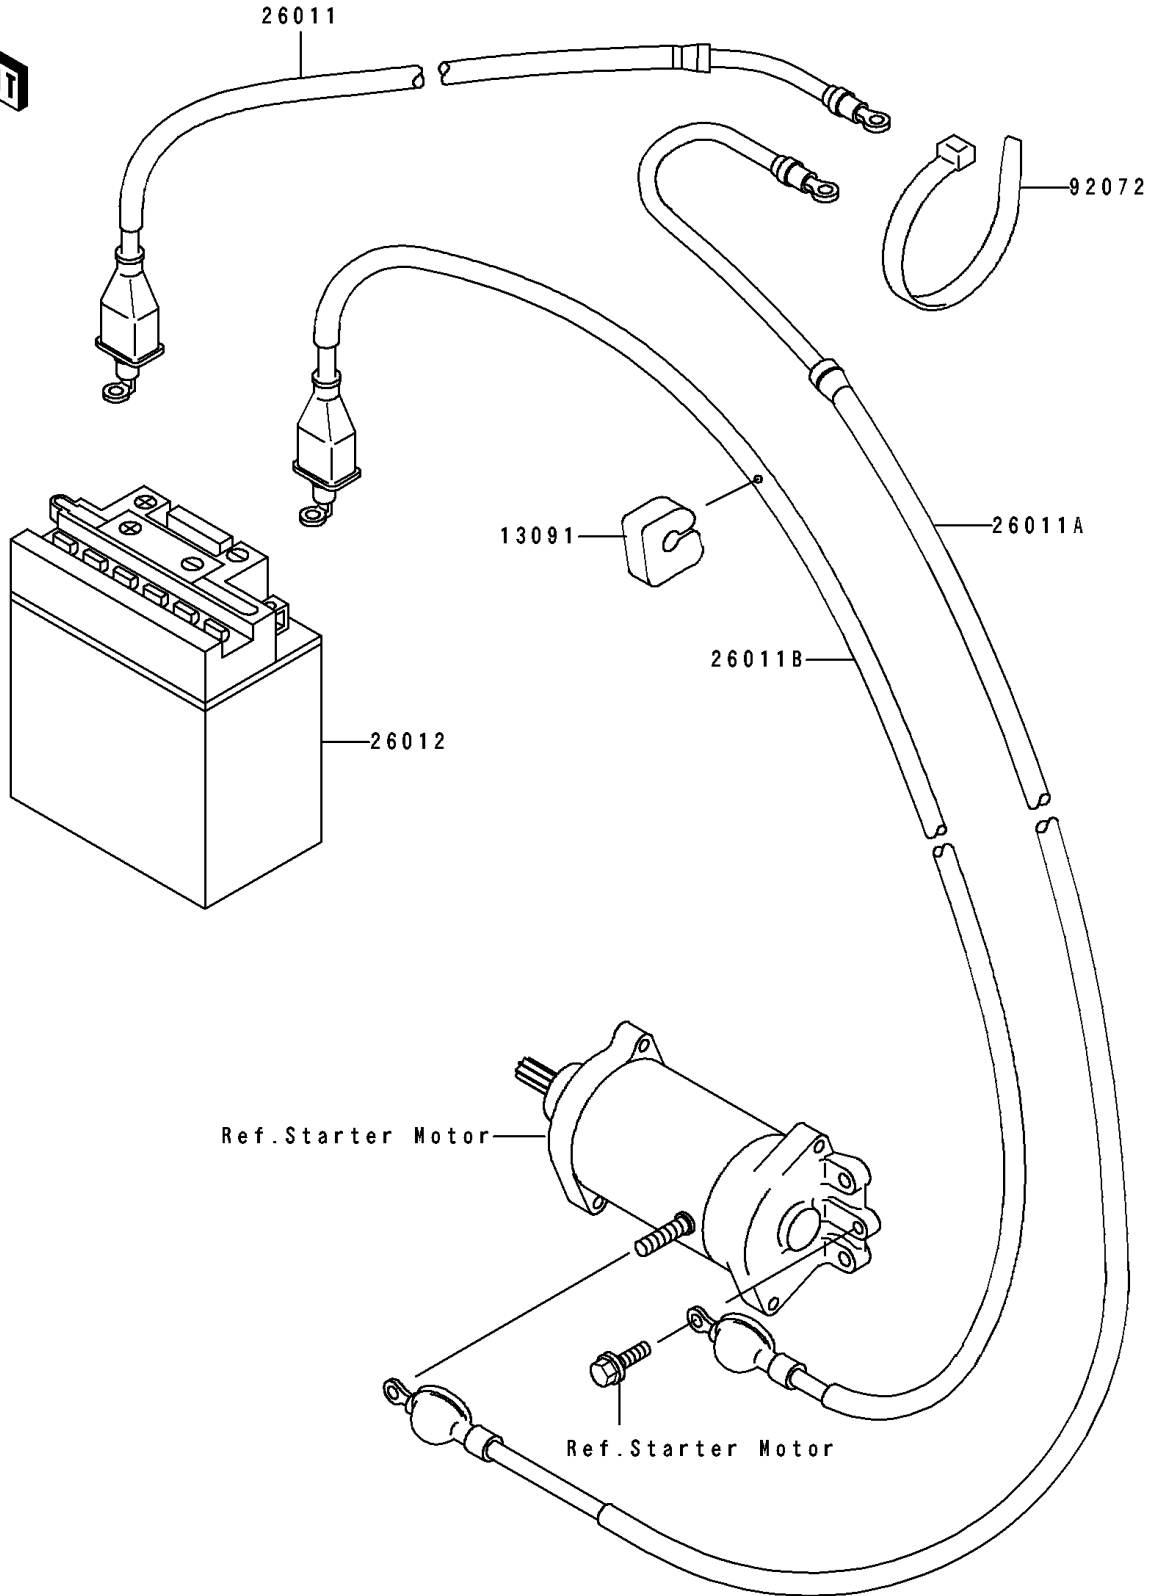

1992 TS PARTS DIAGRAM

Electrical Equipment

F3181

1992 TS PARTS LIST

Electrical Equipment

ITEM NAME	PART NUMBER	QUANTITY
HOLDER (Ref # 13091)	13091-3712	1
WIRE-LEAD,BATTERY-RELAY (Ref # 26011)	26011-3785	1
WIRE-LEAD,RELAY-STARTER (Ref # 26011A)	26011-3786	1
WIRE-LEAD,BATTERY-STARTER (Ref # 26011B)	26011-3787	1
BATTERY,YB16CL-B,12V 19AH (Ref # 26012)	26012-3716	1
BAND (Ref # 92072)	92072-3778	1