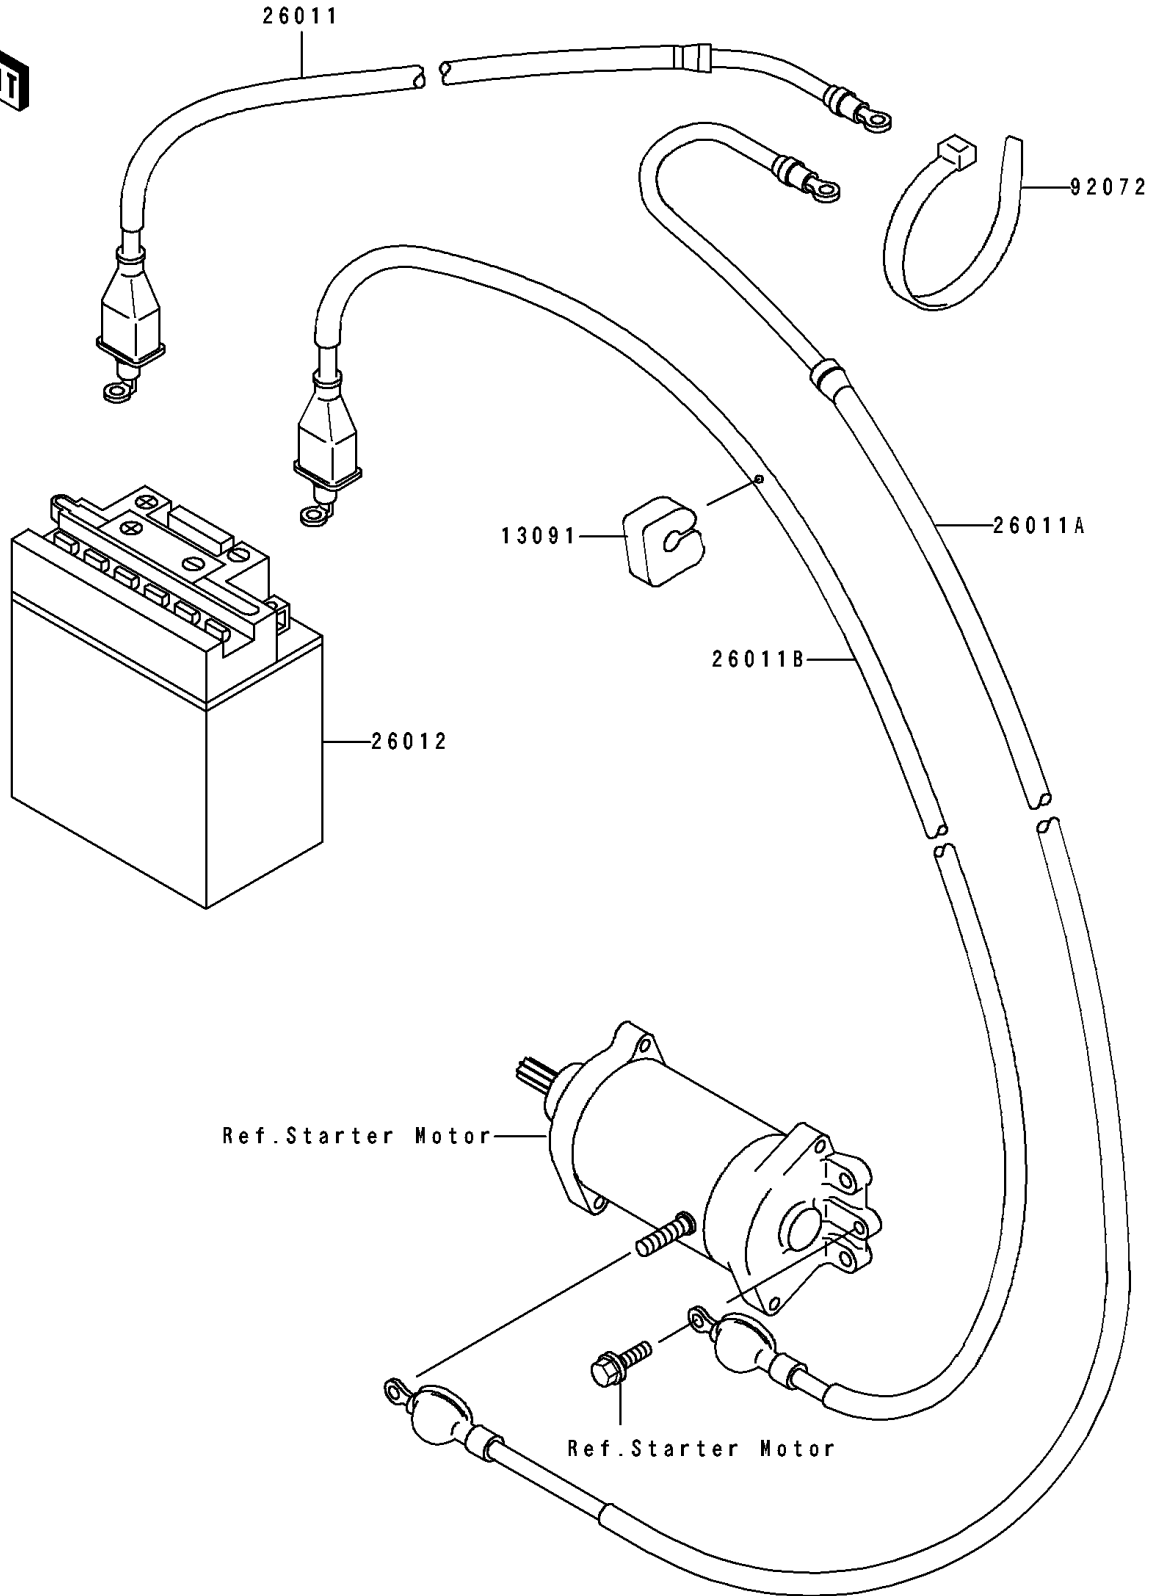

1992 TS PARTS DIAGRAM

Electrical Equipment

F3181

1992 TS PARTS LIST

Electrical Equipment

ITEM NAME	PART NUMBER	QUANTITY
HOLDER (Ref # 13091)	13091-3712	1
WIRE-LEAD,BATTERY-RELAY (Ref # 26011)	26011-3785	1
WIRE-LEAD,RELAY-STARTER (Ref # 26011A)	26011-3786	1
WIRE-LEAD,BATTERY-STARTER (Ref # 26011B)	26011-3787	1
BATTERY,YB16CL-B,12V 19AH (Ref # 26012)	26012-3716	1
BAND (Ref # 92072)	92072-3778	1